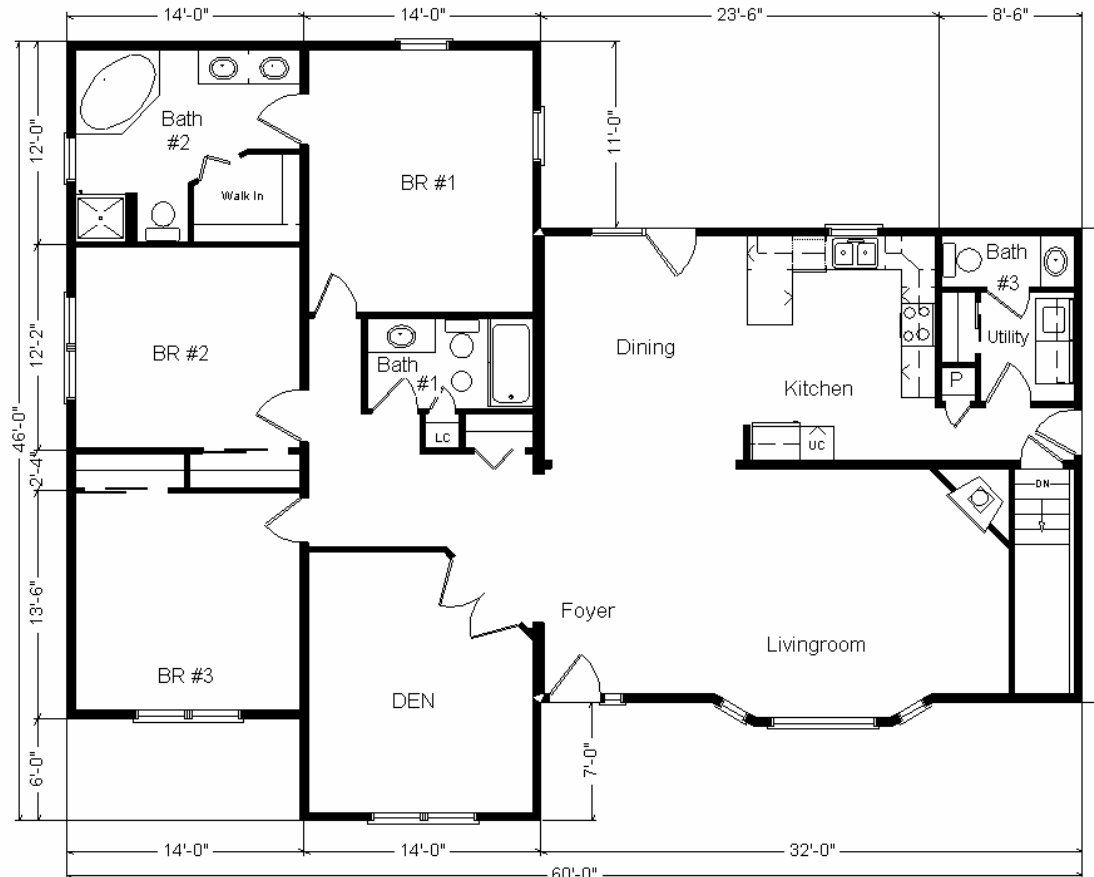

Total With Options Shown: $168,450.00

Design Homes, Inc.

Eldridge, IA (#9371 -8-4)

**28 x 76
Variation
w/Garage**

Feb. 2009

Model #6
28x75 4 Sec. Ranch
2,100 sq. ft.

Color Information
Clay Siding, S. Wicker Cedar Shake
Accents in Gables, White Trim,
Weather Wood Shingles,
White Shutters, Bisque Baths, Toffee
Vanities, Mortar Carpet, Natural Oak
Plank Wood Floor, 91080 Vinyls, SS
Sink, Cherry Oak Trim & Doors, Black
Appliances, White Dbl-hung Windows,
Quartz Cabo Countertop

**Price Includes All Blueprints,
Delivery, Crane Work,
Water Heater,
Finish Ready For Hookups,
Lennox Furnace Installed, & Tax!**

28 x 76 Variation Base Price.....	$121,454.00
With the most Popular Options:	
6' Patio Doors.....	481.00
Utility Area w/Cabinets.....	695.00
Extra Full Bath.....	1,839.00
Interior French Doors w/glass.....	534.00
Central Air.....	2,140.00
DHI 24 x 24 Attached Garage.....	9,614.00
Variation Total w/Options:....	$136,757.00