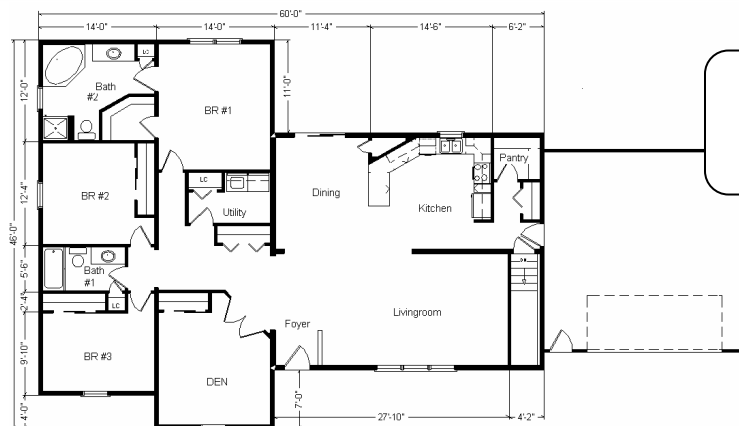

Total With Options Shown: $168,450.00

Design Homes, Inc.

Eldridge, IA (#9371 -8-4)

**28 x 76
Variation
w/Garage**

Feb. 2009

Model #6
28x75 4 Sec. Ranch
2,100 sq. ft.

Color Information
Clay Siding, S. Wicker Cedar Shake
Accents in Gables, White Trim,
Weather Wood Shingles,
White Shutters, Bisque Baths, Toffee
Vanities, Mortar Carpet, Natural Oak
Plank Wood Floor, 91080 Vinyls, SS
Sink, Cherry Oak Trim & Doors, Black
Appliances, White Dbl-hung Windows,
Quartz Cabo Countertop

**Price Includes All Blueprints,
Delivery, Crane Work,
Water Heater,
Finish Ready For Hookups,
Lennox Furnace Installed, & Tax!**

28 x 76 Variation Base Price.....	$121,454.00
With the most Popular Options:	
6' Patio Doors.....	481.00
Utility Area w/Cabinets.....	695.00
Extra Full Bath.....	1,839.00
Interior French Doors w/glass.....	534.00
Central Air.....	2,140.00
DHI 24 x 24 Attached Garage.....	9,614.00
Variation Total w/Options:....	$136,757.00