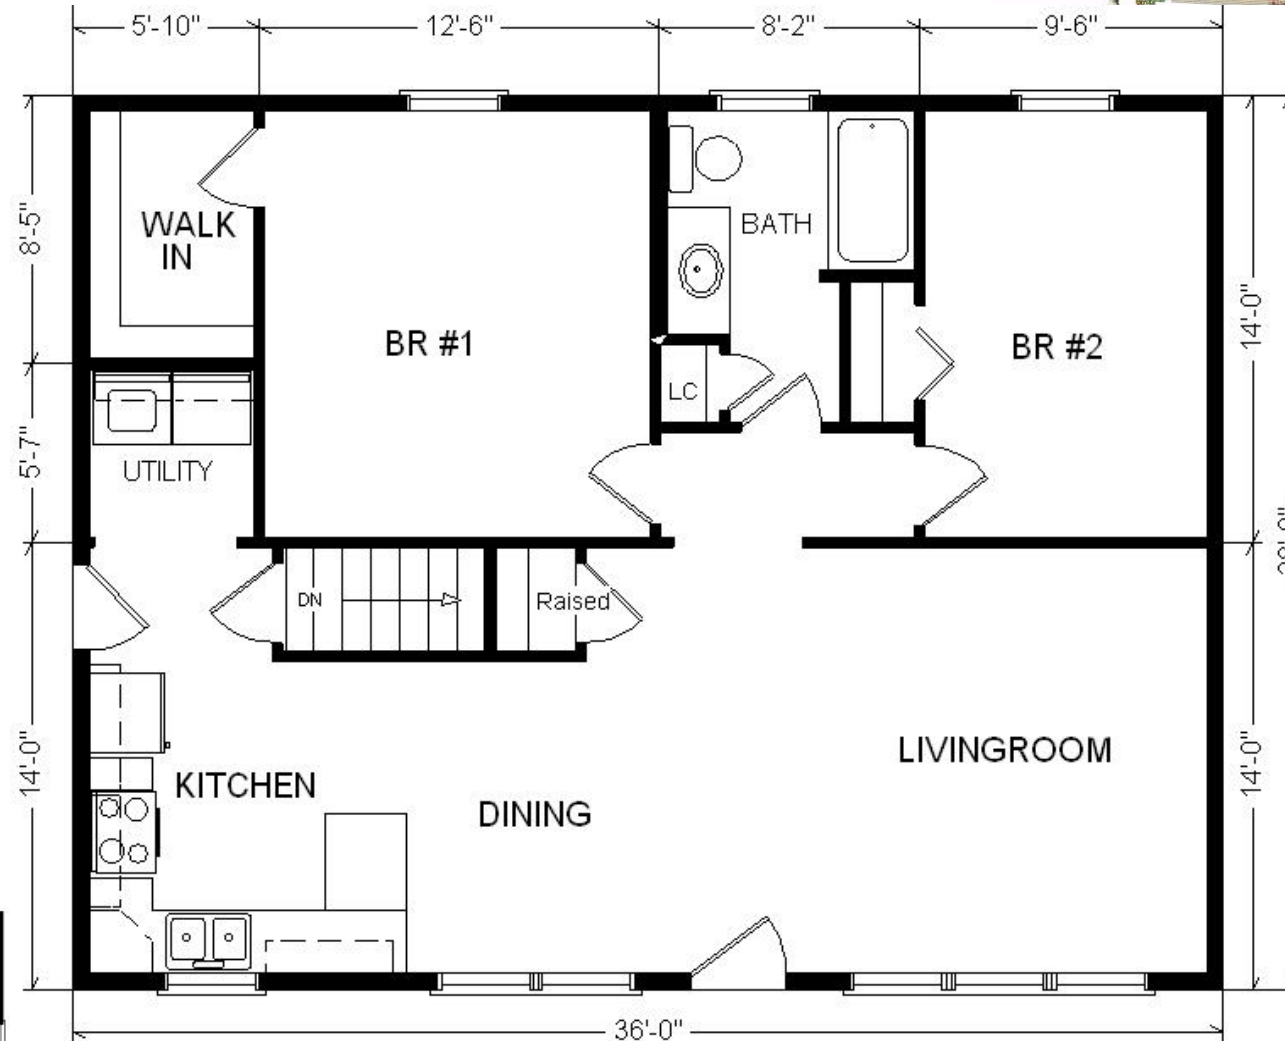

Model #4

28x36 Ranch 1,008 sq. ft.

Design Homes, Inc.

Eldridge, IA
(#8950 -7-3)

Base Price:	\$62,818.00
This Home Displays The Following Options:	
* 6' Roof Rise (4.68/12 Slope)	1,188.00
Double 6" Vinyl Cedarboard Siding	1,650.00
Carpet Upgrade (Gorham)	599.00
TV/Phone Box	13.00
Utility Hook Up w/Shelf	395.00
Whirlpool Dishwasher (DU850SWP)	439.00

Total With Options Shown: \$67,102.00

* Item/Brand Name No Longer Available

Color Information

Cyprus dbl. 6" Siding, Cottage White Trim, Driftwood Shingles, Brown Shutters, Gray Bath, Camel Carpet, 91061 Vinyls, SS Sink, Standard Trim & Doors, White Dishwasher & Rangehood, Cameo Singel-hung Windows, Natural Limestone Countertop

**Reverse Plan
w/Optional
Garage Shown**

**Buy Display Model For:
\$62,405.00!
(discounted 4,697.00!)**

**Price
Includes All
Blueprints,
Delivery,
Crane Work,
Water
Heater,
Finish
Ready For
Hookups,
Lennox
Furnace
Installed, &
Tax!**