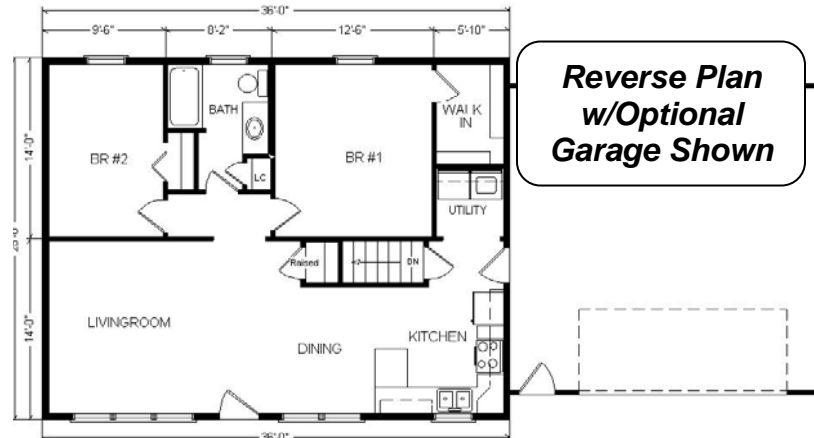

Model #4

28x36 Ranch 1,008 sq. ft.

Design Homes, Inc.

Eldridge, IA
(#8950 -7-3)

Base Price:	\$62,818.00
This Home Displays The Following Options:	
* 6' Roof Rise (4.68/12 Slope)	1,188.00
Double 6" Vinyl Cedarboard Siding	1,650.00
Carpet Upgrade (Gorham)	599.00
TV/Phone Box	13.00
Utility Hook Up w/Shelf	395.00
Whirlpool Dishwasher (DU850SWP)	439.00

Total With Options Shown: \$67,102.00

* Item/Brand Name No Longer Available

Color Information

Cyprus dbl. 6" Siding, Cottage White Trim, Driftwood Shingles, Brown Shutters, Gray Bath, Camel Carpet, 91061 Vinyls, SS Sink, Standard Trim & Doors, White Dishwasher & Rangehood, Cameo Singel-hung Windows, Natural Limestone Countertop

**Reverse Plan
w/Optional
Garage Shown**

**Buy Display Model For:
\$62,405.00!
(discounted 4,697.00!)**

**Price
Includes All
Blueprints,
Delivery,
Crane Work,
Water
Heater,
Finish
Ready For
Hookups,
Lennox
Furnace
Installed, &
Tax!**