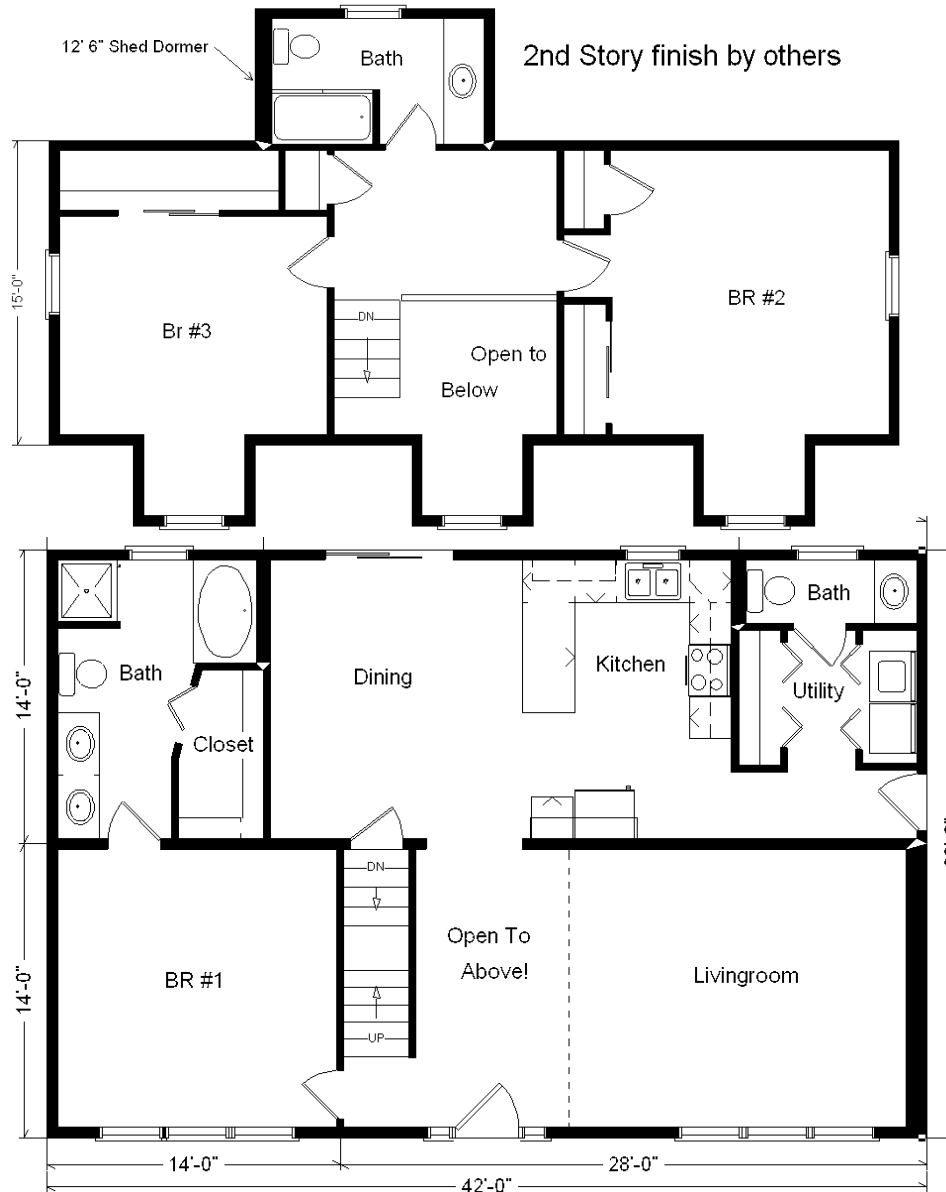

Model #8

28x42 Cape Cod 1,859 sq. ft.

Design Homes, Inc.

Eldridge, IA
(#8841 -6-1)

Base Price:	\$91,978.00
This Home Displays The Following Options:	
12' Shed Dormer	3,973.00
Extra 6' Gable Dormer	3,711.00
Upgrade Siding(Mastic-Quest)	2,628.00
Upgrade Carpet(WL)	627.00
Laminate Tile (Foyer)	175.00
Oak Doors & Trim	950.00
Tv/Phone Box	13.00
4-Recessed Lights (Kitchen)	180.00
Dimmer Switch (Kitchen)	17.00
Extra 1/2 Bath	1,035.00
Utility Area w/Northport Cabinets	695.00
Double Sink Vanity	565.00
5' Whirlpool Tub	1,900.00
Richwood Lite Cabinets	1,404.00
Whirlpool Dishwasher (DU850SWP)	394.00
* Kolbe Extra Window (Bdr #1)	325.00
* Kolbe Double Hung Windows	500.00
Window Grilles(GIA x15)	585.00
2-Sidelights 1/2 Glass(Foyer)	834.00
* 6' Peachtree French Slider(DR-Prado)	610.00

Total With Options Shown: \$113,099.00

* Item/Brand Name No Longer Available

**Reverse Plan
w/Optional
Garage Shown**

Color Information
Glacier Blue Siding, White Trim, Black Shingles,
Black Shutters, White Baths, Mortar Carpet,
91066 Vinyls, SS Sink, White DW & Rangehood,
Nutmeg Oak Trim & Doors, Kolbe White Dbl-hung
Windows, Beige Pampas Countertop