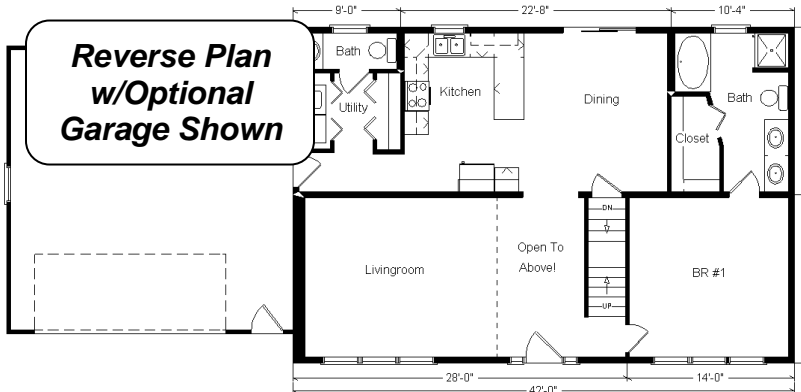

Model #8

28x42 Cape Cod 1,859 sq. ft.

Design Homes, Inc.

Eldridge, IA
(#8841 -6-1)

Base Price:	\$91,978.00
This Home Displays The Following Options:	
12' Shed Dormer	3,973.00
Extra 6' Gable Dormer	3,711.00
Upgrade Siding(Mastic-Quest)	2,628.00
Upgrade Carpet(WL)	627.00
Laminate Tile (Foyer)	175.00
Oak Doors & Trim	950.00
Tv/Phone Box	13.00
4-Recessed Lights (Kitchen)	180.00
Dimmer Switch (Kitchen)	17.00
Extra 1/2 Bath	1,035.00
Utility Area w/Northport Cabinets	695.00
Double Sink Vanity	565.00
5' Whirlpool Tub	1,900.00
Richwood Lite Cabinets	1,404.00
Whirlpool Dishwasher (DU850SWP)	394.00
* Kolbe Extra Window (Bdr #1)	325.00
* Kolbe Double Hung Windows	500.00
Window Grilles(GIA x15)	585.00
2-Sidelights 1/2 Glass(Foyer)	834.00
* 6' Peachtree French Slider(DR-Prado)	610.00

Total With Options Shown: \$113,099.00

* Item/Brand Name No Longer Available

**Reverse Plan
w/Optional
Garage Shown**

Color Information
Glacier Blue Siding, White Trim, Black Shingles,
Black Shutters, White Baths, Mortar Carpet,
91066 Vinyls, SS Sink, White DW & Rangehood,
Nutmeg Oak Trim & Doors, Kolbe White Dbl-hung
Windows, Beige Pampas Countertop