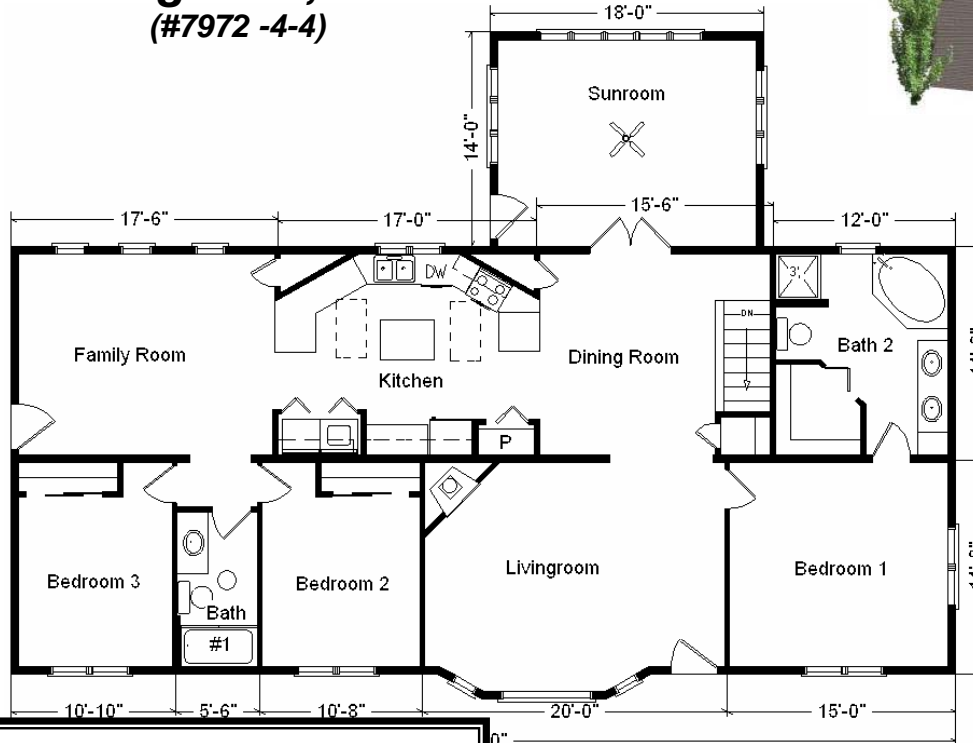

**Buy Display Model For:
$126,958.00!
(discounted 15,692.00!)**

**Price Includes All Blueprints,
Delivery, Crane Work,
Water Heater,
Finish Ready For Hookups,
Lennox Furnace Installed, & Tax!**