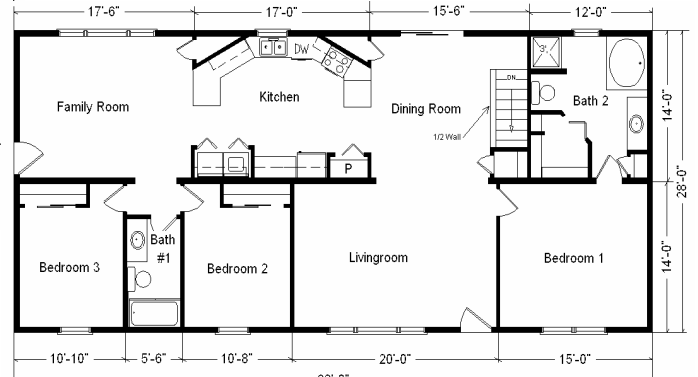

**Reverse Plan
w/Optional
Garage Shown**

Color Information
Granite Gray Siding, White Trim, Nutmeg Trim & Doors, Black Shingles, Black Shutters, White & Bisque Baths, Stonedust Carpet, SS Sink, 91050 Vinyls, White Kolbe Casement Windows, Bisque Dishwasher & Rangehood, Natural Limestone Countertop, Sutton Cliff Hickory Oak Cabinets, Cabos Cream Laminate Tile, Black Front Wood Fireplace

Feb. 2009