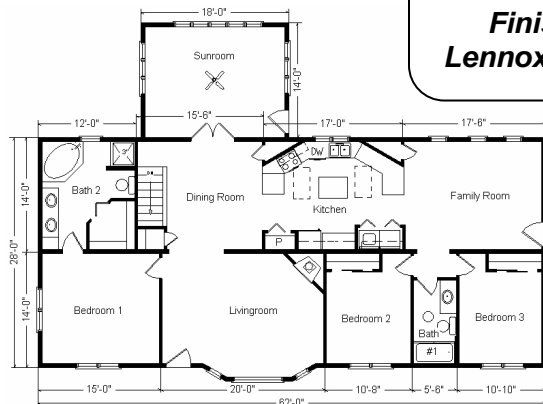

Model #4

28x62 Ranch w/SR 1,988 sq. ft.

Design Homes, Inc.

Edgerton, WI
(#7972 -4-4)

Base Price: $94,314.00

This Home Displays The Following Options:

* 6' Roof Rise (4.68/12 Slope)	2,046.00
Large Gable	1,074.00
Extra Gable Detail	193.00
Upgrade Carpet (Gorham)	664.00
Laminate Tile (Foyer)	74.00
Wood Fireplace	2,498.00
Vaulted Ceilings (LR, DR, Kitchen Fm Rm)	1,630.00
Oak Trim & Doors	1,150.00
Interior French Doors w/Glass	534.00
4' Florescent Light (Kitchen)	66.00
Extra 3/4 bath	1,839.00
Utility Hook-Up w/Hickory Cabinets	1,370.00
Double Sink Vanity	565.00
Corner Whirlpool	2,400.00
Tri View Oak Medicine Cabinet	120.00
Vanity Linen Cabinet (182184)	544.00
Vanity Drawer Upgrade (x2)	176.00
Sutton Cliff Hickory Cabinets	4,069.00
Moveable Island	1,333.00
Microwave Shelf (MOS30)	236.00
Crown Molding (23')	154.00
* GE Dishwasher	421.00
* Kolbe Walk-Out Bay (LR)	1,070.00
* Kolbe Casement Windows (Bdr 1,2,3)	1,620.00
* Kolbe Family Room Windows	131.00
* Kolbe Upgrade Kitchen Window	409.00
10" Suntube	530.00
Velux Skylights (x2 QFS156)	1,366.00
Sidelight (S692FLR)	659.00
Upgrade Front Entry Door (S684FLR)	262.00
Home Total w/Options	$123,517.00

14 x 18 Sunroom w/Gable Base Price	$16,331.00
Upgrade Carpet (Gorham)	211.00
Vaulted Ceiling	428.00
Paddle Fan w/Light	126.00
* Kolbe Extra Windows	2,037.00
Sunroom Total w/Options	$19,133.00

Total With Options Shown: $142,650.00

* Item/Brand Name No Longer Available

**Buy Display Model For:
$126,958.00!
(discounted 15,692.00!)**

**Price Includes All Blueprints,
Delivery, Crane Work,
Water Heater,
Finish Ready For Hookups,
Lennox Furnace Installed, & Tax!**

**Reverse Plan
w/Optional
Garage Shown**