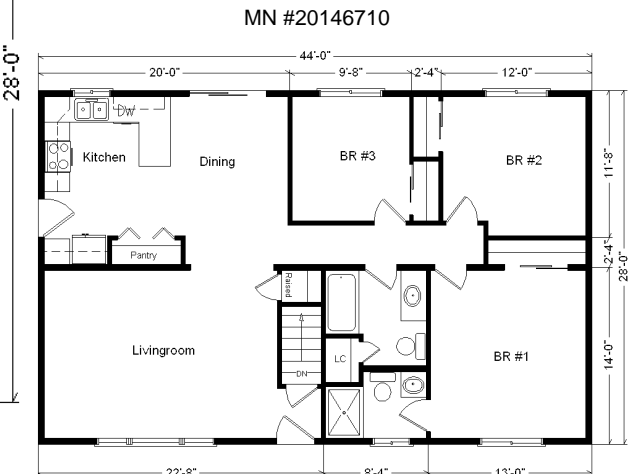

**Reverse Plan
w/Optional
Garage Shown**

**Buy Display Model
For:
$80,058.00!
(discounted 16,336.00!)**

**Price Includes All Blueprints,
Delivery, Crane Work,
Water Heater,
Finish Ready For Hookups,
Lennox Furnace Installed, & Tax!**

Variation...

Base Price:.....	$ 78,349.00
With the most Popular Options:	
Whirlpool Dishwasher.....	394.00
6' Patio Doors.....	481.00
¾ Bath.....	1,839.00
Central Air.....	2,140.00
Variation Total w/Options:..	$83,203.00