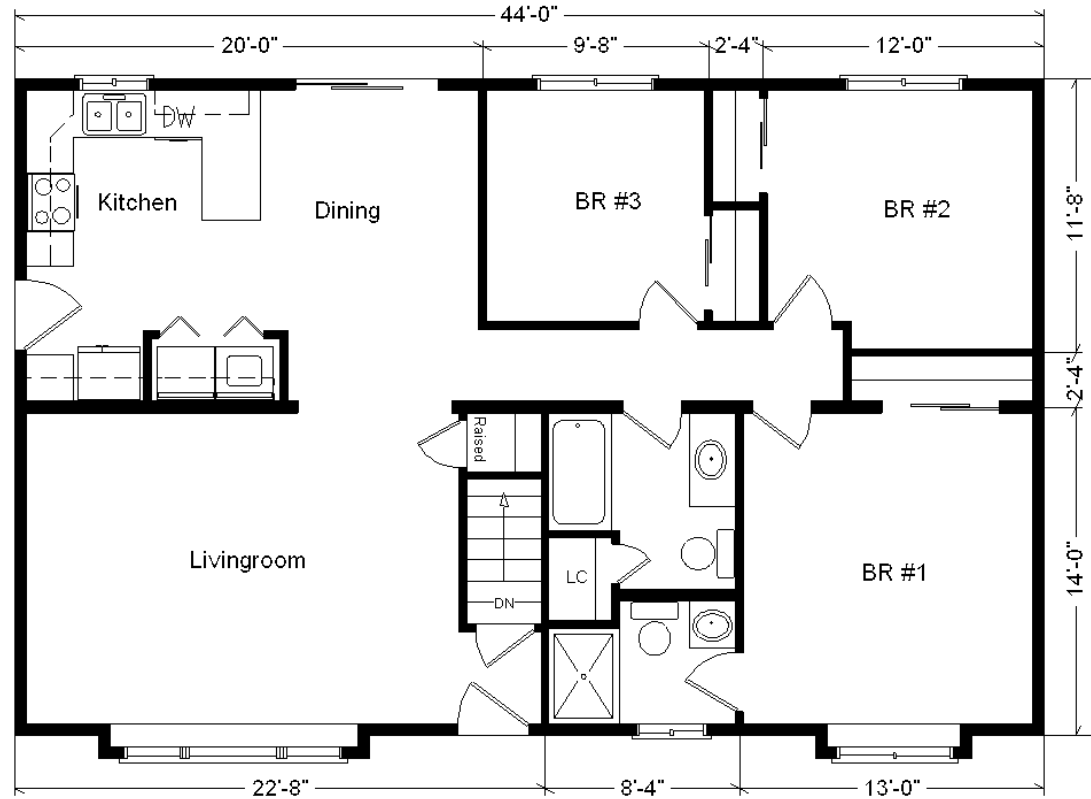

Base Price: $78,349.00

This Home Displays The Following Options:

* 6' Roof Rise (4.68/12 Slope)	1,452.00
Large Gable (x2)	2,148.00
1' Bump-Out (Bdr #1 Window)	764.00
1' Bump-Out (LR Window)	764.00
Upgrade Carpet (WL)	923.00
Laminate Flooring (Foyer, Kit, DR)	982.00
Vaulted Ceilings R-39 (Kit, DR, LR)	880.00
Oak Trim & Doors	950.00
Tv/Phone Box (x3)	39.00
Utility Hook-Up w/Northport Cabinets	695.00
Extra 3/4 Bath	1,839.00
Tri-View Oak Med. Cabinets (x2)	240.00
Spring Valley Medium Cabinets	1,280.00
SS Appliance Package II	3,449.00
10" Suntube	530.00
* Kolbe Double Sliding Windows	500.00
* 6' Peachtree French Slider (DR-Prado)	610.00

Total With Options Shown: $96,394.00

* Item/Brand Name No Longer Available

Color Information
Sterling Grey Siding, White Trim, Black Shingles, White Shutters, White Baths, Mortar Carpet, 91056 Vinyls, Nutmeg Oak Trim & Doors, SS Sink, White Dishwasher, 2513 Laminate, Almond Woodsong Countertop