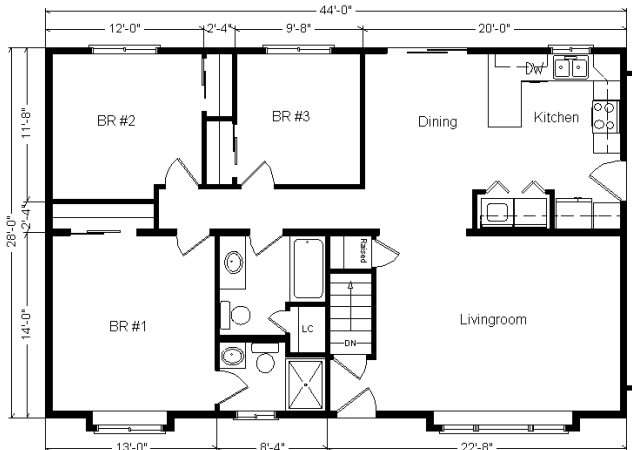

**Reverse Plan
w/Optional
Garage Shown**

**Buy Display Model
For:
$80,058.00!
(discounted 16,336.00!)**

**Price Includes All Blueprints,
Delivery, Crane Work,
Water Heater,
Finish Ready For Hookups,
Lennox Furnace Installed, & Tax!**

Variation...

Base Price:.....	$ 78,349.00
With the most Popular Options:	
Whirlpool Dishwasher.....	394.00
6' Patio Doors.....	481.00
¾ Bath.....	1,839.00
Central Air.....	2,140.00
Variation Total w/Options:..	$83,203.00