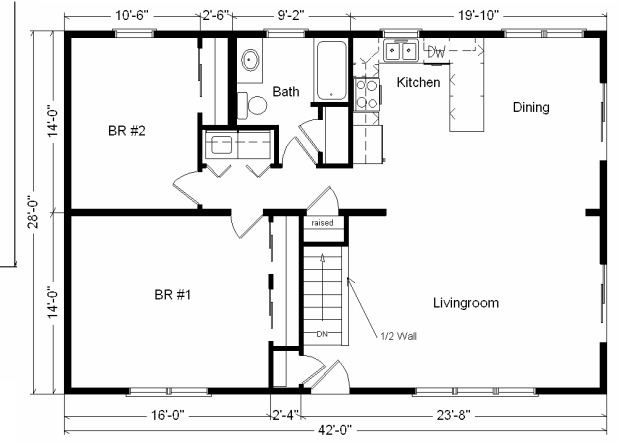

Price Includes All Blueprints, Delivery, Crane Work, Water Heater, Finish Ready For Hookups, Lennox Furnace Installed, & Tax!

Feb. 2009

Variation...

Base Price:.....	$ 71,254.00
With the most Popular Options:	
Whirlpool Dishwasher.....	439.00
Utility Hook-ups.....	395.00
2-6' Patio Doors.....	1,610.00
Variation Total w/Options:..	$73,698.00