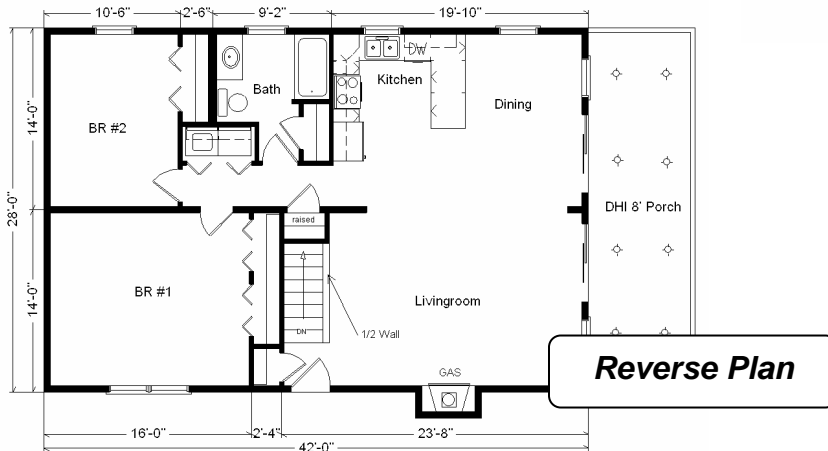

Price Includes All Blueprints, Delivery, Crane Work, Water Heater, Finish Ready For Hookups, Lennox Furnace Installed, & Tax!

Feb. 2009

Variation...

Base Price:.....	$ 71,254.00
With the most Popular Options:	
Whirlpool Dishwasher.....	439.00
Utility Hook-ups.....	395.00
2-6' Patio Doors.....	1,610.00
Variation Total w/Options:..	$73,698.00