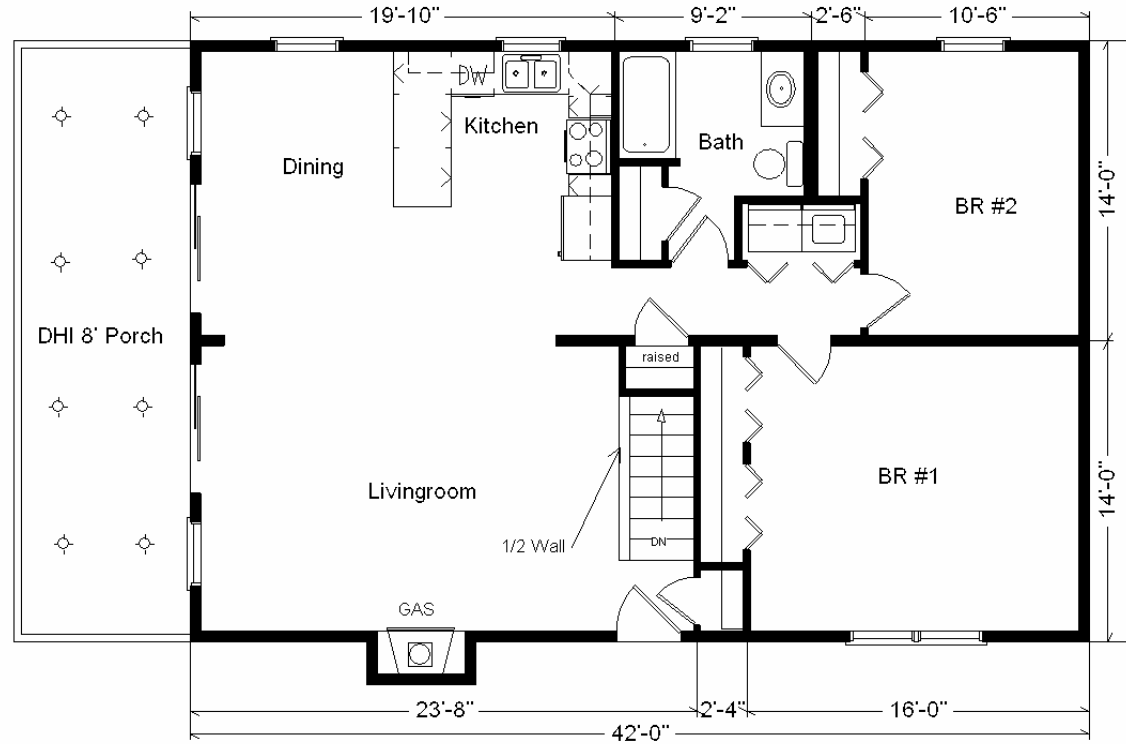

# Model #7

28x42 Ranch 1,176 sq. ft.

# Design Homes, Inc.

Clearwater, MN  
 (#9241 -9-4)

<b>Base Price:</b>	<b>\$71,254.00</b>
<b>This Home Displays The Following Options:</b>	
Outside Chimney Chase	\$669.00
8' x 28' Porch	\$9,296.00
5/12 Roof Slope	\$1,650.00
Vinyl Log Siding	\$5,706.00
Carpet Upgrade (Gorham)	\$616.00
Gas Fireplace	\$3,159.00
Vaulted Ceilings (LR, DR, Kitchen)	\$1,047.00
Waterproof Recessed Lights (x8)	\$520.00
Tv/Phone Box	\$13.00
Utility Hook-Up w/Chadwood Cabinets	\$695.00
Cult. Granite Vanity Top	\$193.00
Whirlpool Dishwasher (DU850)	\$439.00
6' Vision Fr. Sliding Patio Dr. (DR-outright)	\$939.00
6' Vision FR. Sliding Patio Dr. (LR-upcharge)	\$102.00
Painted Exterior Door	\$122.00
Exterior Door Credit	-\$240.00
Shutter Credit	-\$70.00
<b>Total With Options Shown:</b>	<b>\$96,110.00</b>