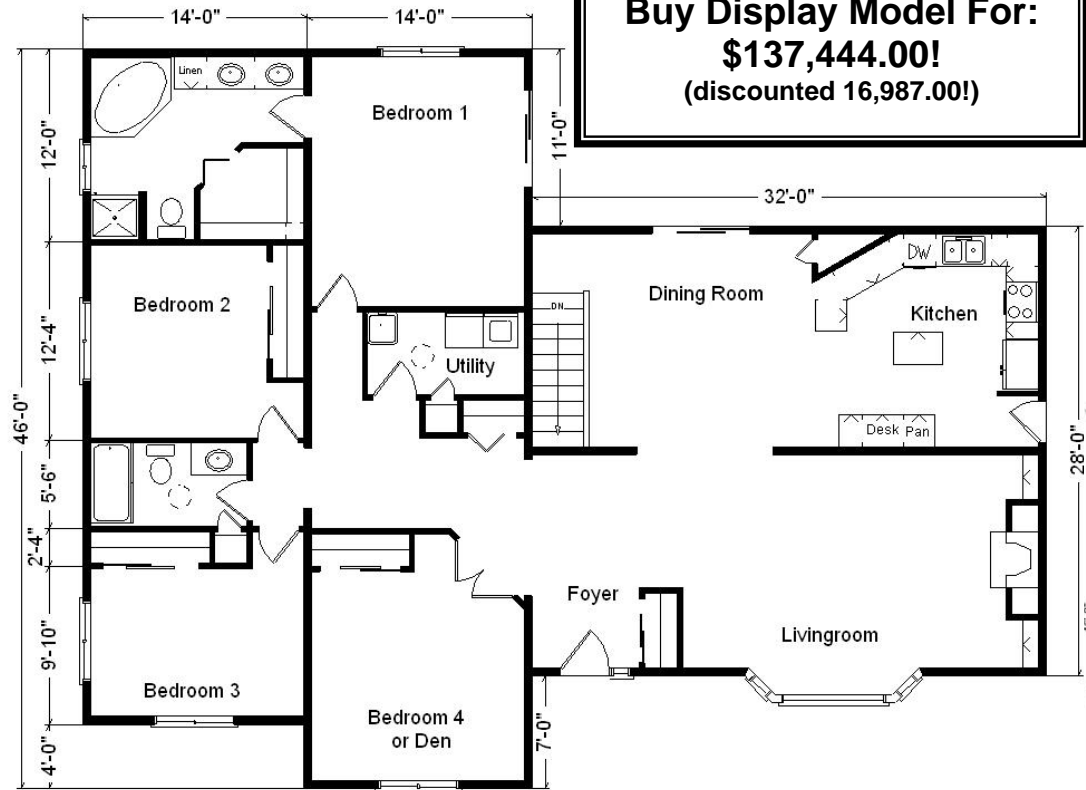

Model #3

28x76 4-Sec. Ranch 2,128 sq.

Design Homes, Inc.

Clear Lake, IA
(#7979 -4-4)

Base Price:	\$121,454.00
This Home Displays The Following Options:	
* 6' Roof Rise (4.68/12 Slope)	2,508.00
Large Gable	1,074.00
Upgrade Carpet (Gorham)	1,207.00
Laminate Tile (Kitchen, DR)	2,368.00
Gas Fireplace	3,159.00
Vaulted Ceilings (LR, DR, Kitchen)	1,476.00
Oak Trim & Doors	1,150.00
Interior French Doors w/Glass	534.00
Tv/Phone Box (5)	65.00
Paddle Fan Light (x3)	416.00
Wire For Electric Range	92.00
Heat Lamp Fan/Light In Bath	92.00
Extra 3/4 Bath	1,839.00
Utility Hook-Up w/Northport Cabinets	695.00
Laundry Tub	138.00
Cast Iron Sink	284.00
* GE Disposal	162.00
Double Sink Vanity	565.00
Corner Whirlpool Tub	2,400.00
Tri View Medicine Cabinets (x3)	360.00
Shower Door	160.00
Vanity Base Drawers (x3)	264.00
Seneca Ridge Maple Cabinets	3,208.00
Moveable Island	1,037.00
Crown Molding Above Kit Cabinets (23')	154.00
2-24" Utility Cabinets w/ Shelves	1,588.00
Mullion Glass Cabinet Doors (3')	195.00
Kitchen Desk (ODD30)	159.00
* GE Dishwasher	421.00
Suntube (x2)	1,060.00
* Kolbe Walk-Out Bay (LR)	1,070.00
* Kolbe Double Slide Windows	500.00
* Kolbe Extra Window (Bdr.3)	398.00
Painted Front Door One side	122.00
Sidelight (1/2 Glass)	417.00
2-Exterior Lever Handles	58.00
* Kolbe Sliding Patio Door (Bdr.#1)	1,001.00
* Kolbe Sliding Patio Door (DR)	581.00
Total With Options Shown:	\$154,431.00

Buy Display Model For:
\$137,444.00!
(discounted 16,987.00!)

Color Information
Clay Siding, Green Trim, Weathered Wood Shingles, Green Shutters, White & Bisque Baths, Stonedust Carpet, 91057 Vinyls, Autumn Oak Trim & Doors, 138712 Laminate, Black FP Front, Kolbe White Slider Windows, Bisque DW, & Rangehood Melange Countertop, Bisque Sink