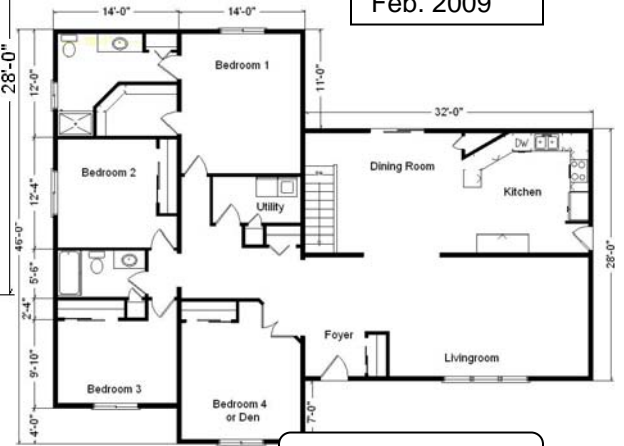

Color Information
Clay Siding, Green Trim, Weathered Wood Shingles, Green Shutters, White & Bisque Baths, Stonedust Carpet, 91057 Vinyls, Autumn Oak Trim & Doors, 138712 Laminate, Black FP Front, Kolbe White Slider Windows, Bisque DW, & Rangehood Melange Countertop, Bisque Sink

Feb. 2009