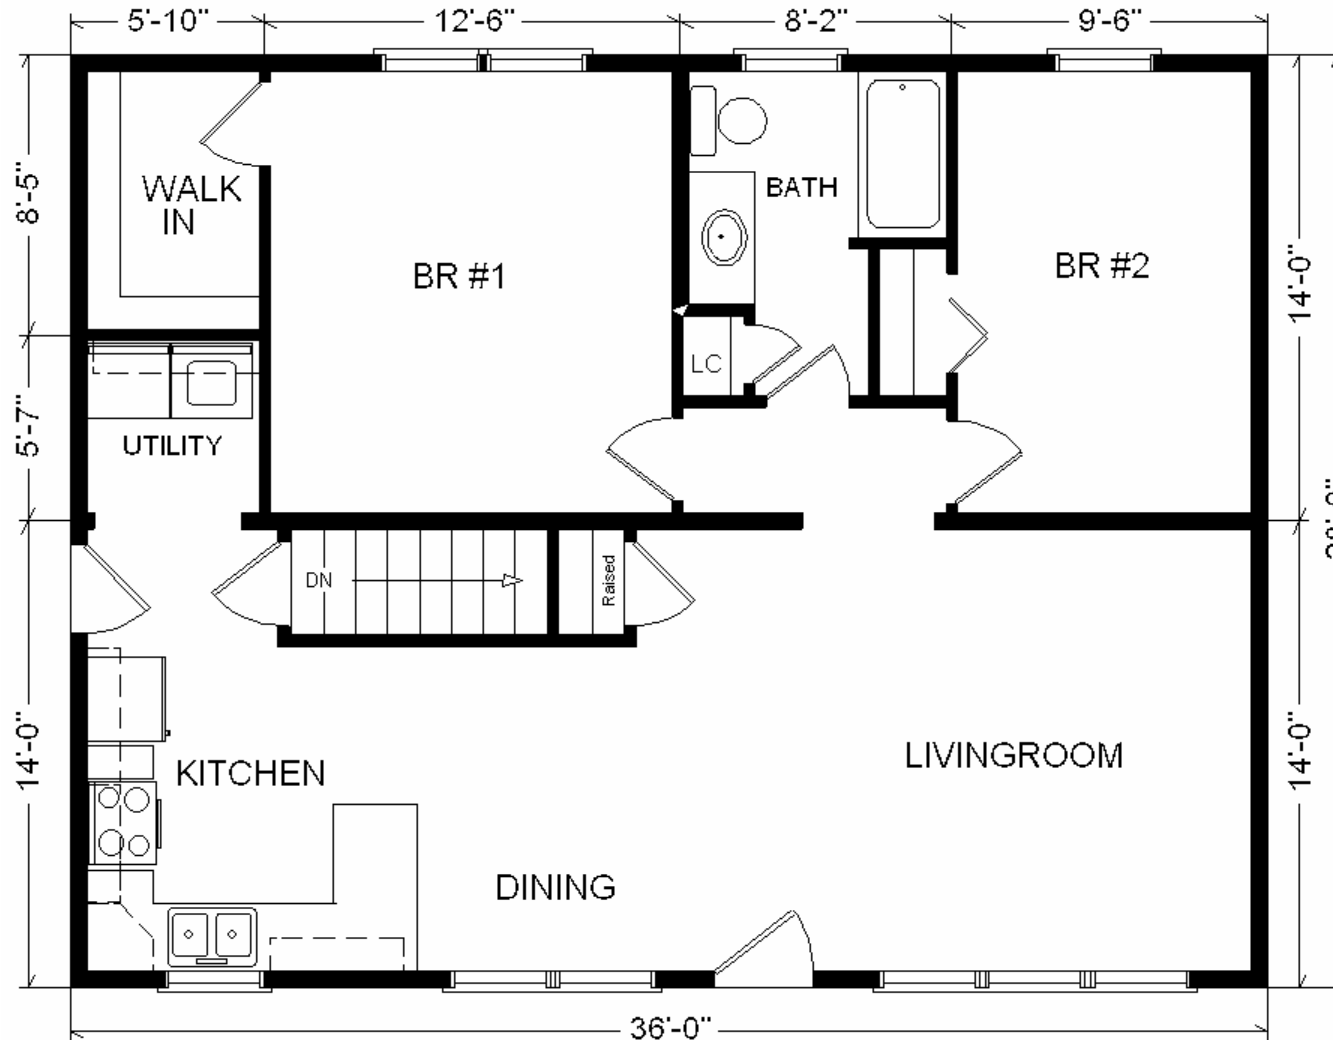

Model #4

28x36 Ranch 1,008 sq. ft.

Design Homes, Inc.

Burlington, IA
(#9355 -8-6)

Base Price:	\$62,818.00
This Home Displays The Following Options:	
5/12 Slope	1,188.00
TV/Phone Box	13.00
Upgrade Carpet (WL)	832.00
Utility Hook Up w/ Chadwood Cabinets	695.00
Whirlpool Dishwasher (DU850SWP)	439.00
Shutter Credit	-84.00

Total With Options Shown: \$65,901.00

Color Information

St. Gray Siding, White Trim,
Black Shingles,
No Shutters, Bisque Baths, Parchment
Carpet, 91082 Vinyls, SS Sink,
Oak Trim & Std. Doors, Bisque
Dishwasher,
White S. Hung Windows,
Nat. Canvas Countertop