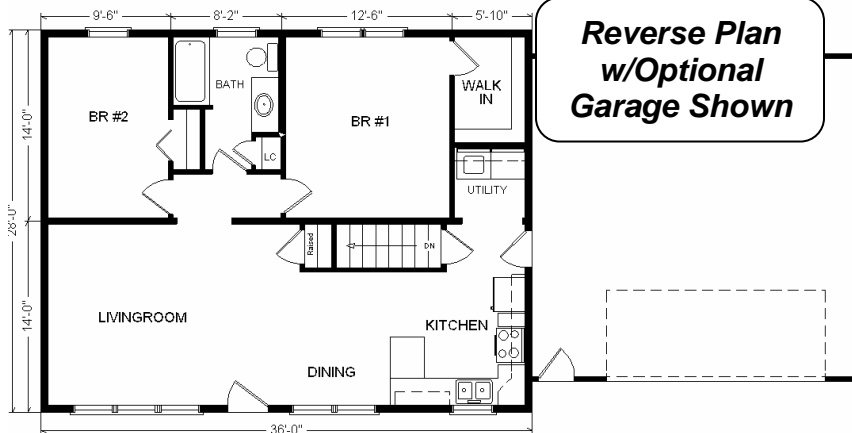

Model #4

28x36 Ranch 1,008 sq. ft.

Design Homes, Inc.

Burlington, IA
(#9355 -8-6)

Base Price:	\$62,818.00
This Home Displays The Following Options:	
5/12 Slope	1,188.00
TV/Phone Box	13.00
Upgrade Carpet (WL)	832.00
Utility Hook Up w/ Chadwood Cabinets	695.00
Whirlpool Dishwasher (DU850SWP)	439.00
Shutter Credit	-84.00

Total With Options Shown: \$65,901.00

Color Information

St. Gray Siding, White Trim,
Black Shingles,
No Shutters, Bisque Baths, Parchment
Carpet, 91082 Vinyls, SS Sink,
Oak Trim & Std. Doors, Bisque
Dishwasher,
White S. Hung Windows,
Nat. Canvas Countertop