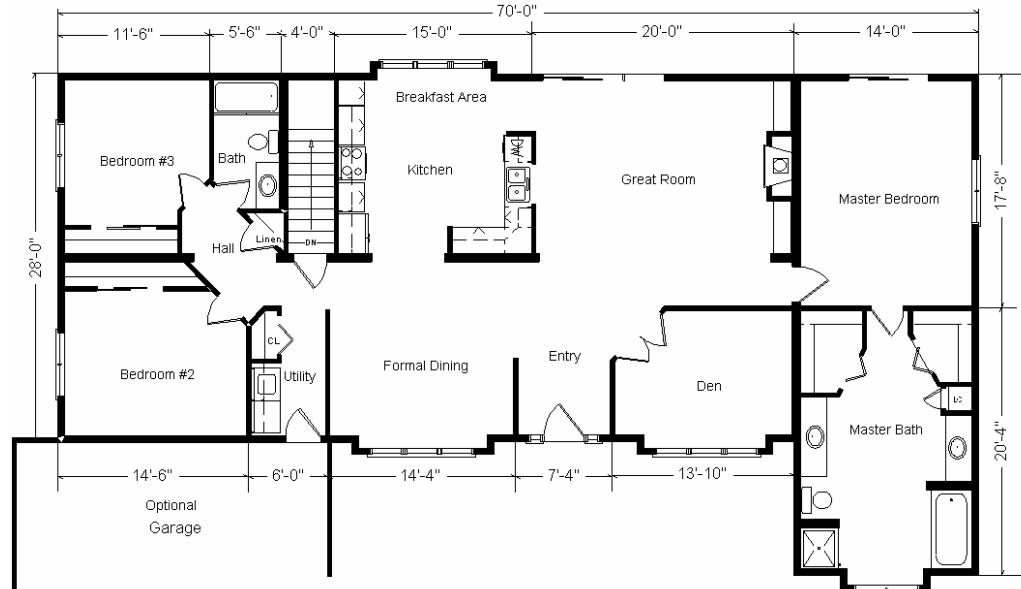

Price Includes All Blueprints, Delivery, Crane Work, Water Heater, Finish Ready For Hookups, Lennox Furnace Installed, & Tax!

Buy Display Model For: $140,000.00!
(discounted 24,706.00!)

Optional Garage 24' x 28'
Base Price 11,679.00
6/12 Roof Slope 1,232.00
Gable Garage Roof... .....1,620.00
Total.....$14,531.00

* Item/Brand Name No Longer Available

Color Information
Cream Siding, White Trim, Green Shingles, Green Shutters, White Baths, Toast Carpet, 91082 Vinyl, Nutmeg Oak Trim & Doors, Crestline White Casement Windows, Bisque DW & Microwave, Beige Pampas Countertop, Bisque Sink