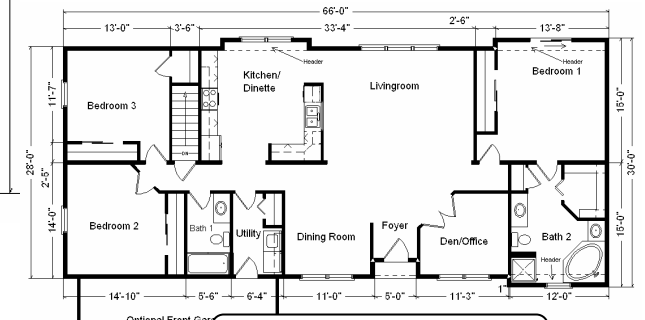

**Total With Options Shown: \$164,706.00**

**Price Includes All Blueprints, Delivery, Crane Work, Water Heater, Finish Ready For Hookups, Lennox Furnace Installed, & Tax!**

**Buy Display Model For: \$140,000.00!**  
(discounted 24,706.00!)

**Optional Garage 24' x 28'**  
Base Price .....11,679.00  
6/12 Roof Slope .....1,232.00  
Gable Garage Roof... .....1,620.00  
**Total.....\$14,531.00**

\* Item/Brand Name No Longer Available

**Color Information**  
Cream Siding, White Trim, Green Shingles, Green Shutters, White Baths, Toast Carpet, 91082 Vinyl, Nutmeg Oak Trim & Doors, Crestline White Casement Windows, Bisque DW & Microwave, Beige Pampas Countertop, Bisque Sink

**28x66 Variation...**

<b>28 x 66 Base Price:</b> .....	<b>\$ 99,938.00</b>
<b>With the most Popular Options:</b>	
3-Bump-out Rooms.....	2,292.00
Recessed Entry.....	537.00
6' Patio Doors in BR.....	498.00
Whirlpool Dishwasher...	439.00
Utility Area w/Cabinets.....	695.00
¾ Bath w/Corner Tub & Double Sinks.....	3,704.00
Interior Double Doors w/Glass.....	534.00
<b>Variation Total w/Options:.....</b>	<b>\$108,637.00</b>