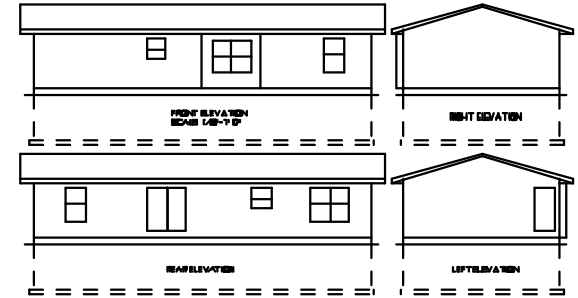

24 x 52 Ranch
1,257 sq. ft.
#10770-8-6

2019 Stock Model

(Located in Prairie du Chien, WI)

MN #BC146710

March 2020

Color Information....

Autumn Red Siding, White Trim, Ivy Green Metal Roof, Green Shutters, White Baths, #250 Vanity Tops, 9511 Vinyl in Baths, Saddle Oak Trim & Doors, Oakland Saddle Cabinets, #47 Walnut Mocha Vinyl Plank (K,D,LR), Cedar Chestnut Laminate in Bedrooms, White Pella Sngl-hung Vinyl Windows, SS Kitchen Sink, Black Appliances, Perlato Granite Countertop, ORB Hardware

Base Price:	\$93,147.00
This Home Displays The Following Options:	
Metal Roof	3,489.00
1' Bump-out Room	859.00
Vaulted Ceilings (LR,K,Dining)	1,212.00
Premium Color Siding	519.00
Shutters	378.00
8" Deep SS Kitchen Sink	112.00
36" Wide Snack Bar	59.00
Kitchen Drawer Base	46.00
Crown Molding (20')	320.00
Ceramic Tile Backsplash	350.00
WP Dishwasher (WDF330)	579.00
WP Microwave (WMH31017)	364.00
1 Additional Marriage Wall Opening	450.00
Wire for Elec. Range	100.00
Extra 3/4 Bath	2,450.00
Vanity Drawer Base (VDDB)	226.00
Vinyl Plank Floor in LR	867.00
RV Rewood Floors (BR's)	1,948.00
Laundry Area Hook-ups	428.00
Credit 2nd Exterior Door	-365.00