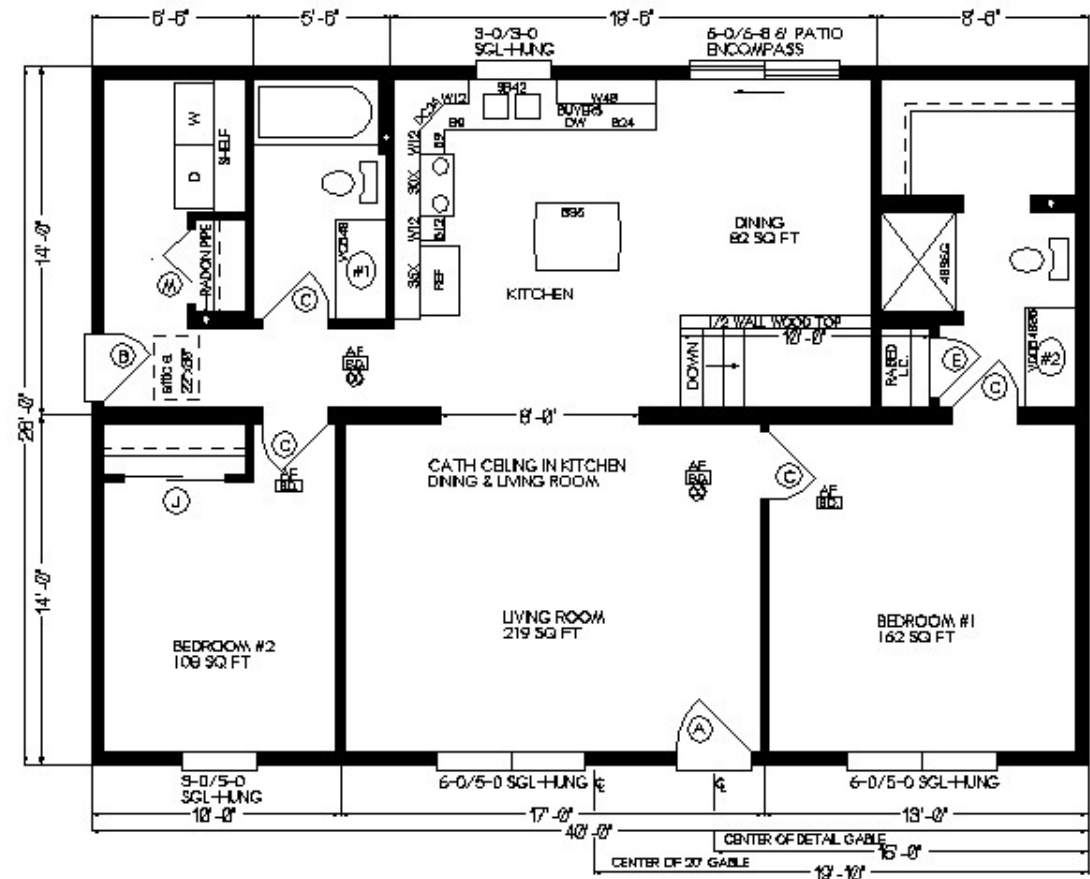

28 x 40 RANCH

1,120 Sq. Ft.

PROD# : 10705 - 7-6

2018 Stock Model

(Located in Prairie du Chien, WI)

Color Information....

*Dbl. 6" Cypress Siding, White Trim,
Weather Wood Shingles, White
Lineals, White Baths, Truffle Carpet,
Pecan Oak Trim & Doors, Wheat
Oakland Cabinets, 91181 Vinyls,
White Pella Sngl-hung Windows, SS
Vented Rangehood, Golden
Mascarello Countertop, BN
Hardware*

BASE PRICE	\$99,389.00
OPTIONS:	
5/12 Roof Slope.....	1,680.00
Large Gable.....	1,995.00
Extra Roof Detail.....	215.00
Dbl. 6" Cedarboard Siding.....	4,622.00
Window Lineals (x6).....	354.00
Vaulted Ceilings (K, D, LR).....	1,099.00
Extra 3/4 Bath.....	2,450.00
Vanity Base Drawers (Bath #2).....	226.00
Laundry Area w/Hook-ups.....	428.00
Crown Molding (Kitchen 19').....	304.00
Pull-down Kohler Faucet (Chrome)....	215.00
Hi-Def Kitchen Countertops.....	240.00
Wire for Elec. Range.....	100.00
6' Patio Door (upcharge).....	515.00
Total	\$113,832.00