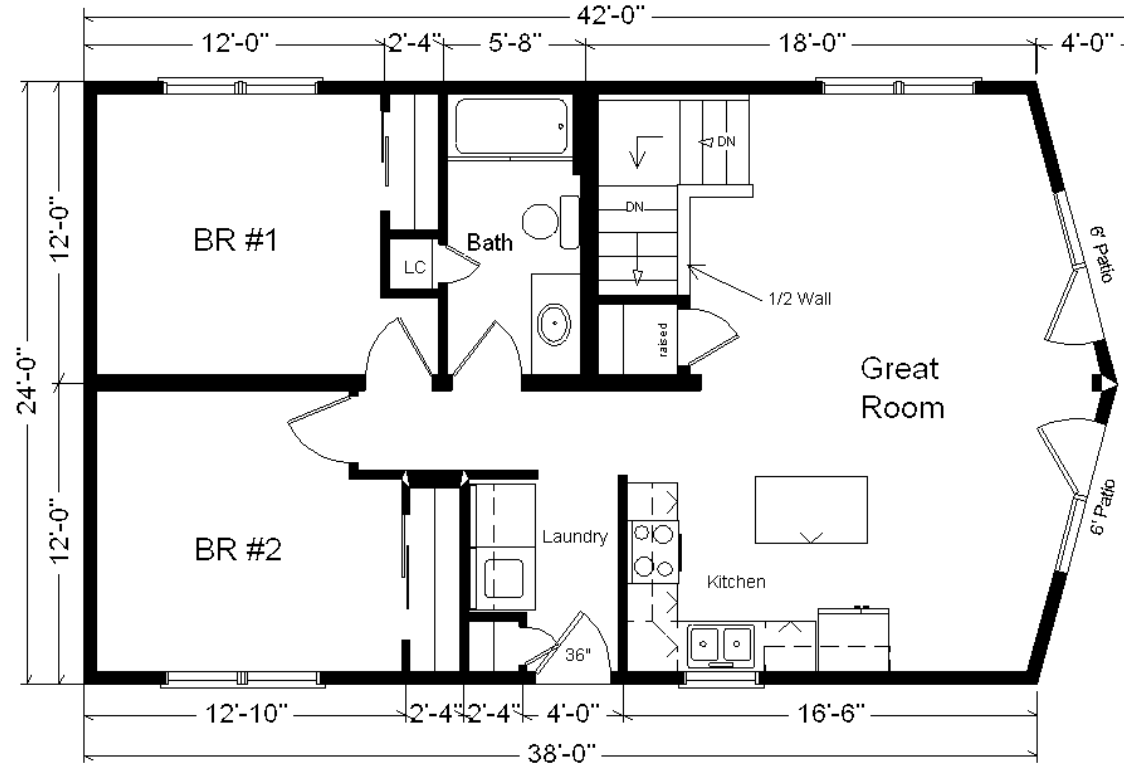

**Model #6**  
**42' Rustic Prow Ranch**  
 960 sq. ft.

*Design Homes, Inc.*

**Medford, MN**  
 (#10484 -6-6)

<b>Base Price:</b>	<b>\$78,589.00</b>
<b>This Home Displays The Following Options:</b>	
Premium Color Siding	399.00
Steel Roofing	2,818.00
Harrison Rustic Birch Cabinets	3,605.00
Crown Molding (19')	304.00
Par.Truss/R49/Vaulted Great Room	1,883.00
Wire for Electric Range	100.00
Paddle Fan/Light (LR)	204.00
4 LED Can Lights (Kitchen)	260.00
Laundry Area w/Cabinets	750.00
Vanity Drawer Base (VDDB)	226.00
Recessed Medicine Cabinet	65.00
WeatherShield Windows	2,484.00
6' Trapezoid Windows (x2)	2,890.00
6' WeatherShield Fr. Swing Doors (x2)	5,152.00
2nd Exterior Door Credit	-365.00
<b>Total With Options Shown:</b>	<b>\$99,364.00</b>

**Color Information**  
 Hearthstone Siding, Green Trim, Evergreen Steel Roofing, White Bath, #250 Vanity Top, Angora Carpet, SS Sink, 91160 Vinyl, WeatherShield Green Clad Dbl-hung Wood Windows w/Golden Oak Interiors, Pecan Oak Trim and Doors, White Rangehood, Jamocha Granite Countertop