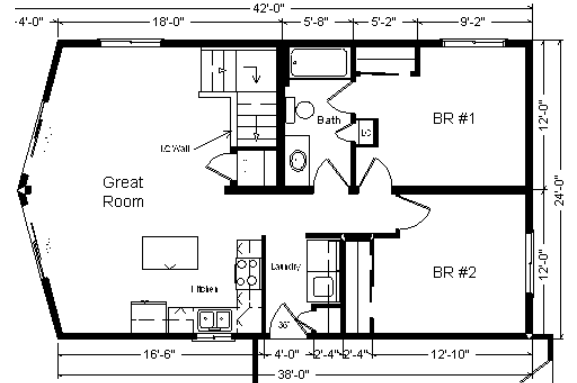

Color Information
Hearthstone Siding, Green Trim, Evergreen Steel Roofing, White Bath, #250 Vanity Top, Angora Carpet, SS Sink, 91160 Vinyl, WeatherShield Green Clad Dbl-hung Wood Windows w/Golden Oak Interiors, Pecan Oak Trim and Doors, White Rangehood, Jamocha Granite Countertop

Reverse Plan w/Optional Garage