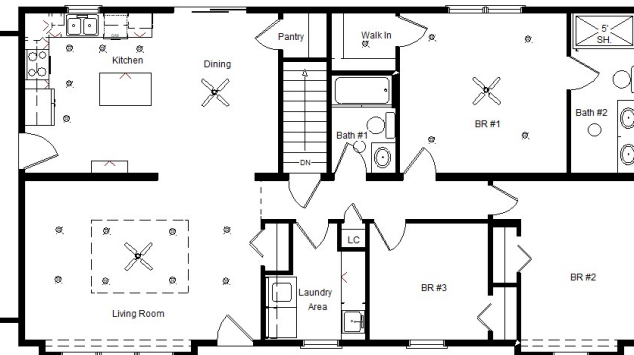

Price Includes:
Delivery of display home up to 100 miles, Crane Work, All Blueprints, R55 Ceilings, R20 Exterior Walls, Kohler Plumbing, Pella Windows, 200 Amp Service, All Applicable Tax and Much More!!