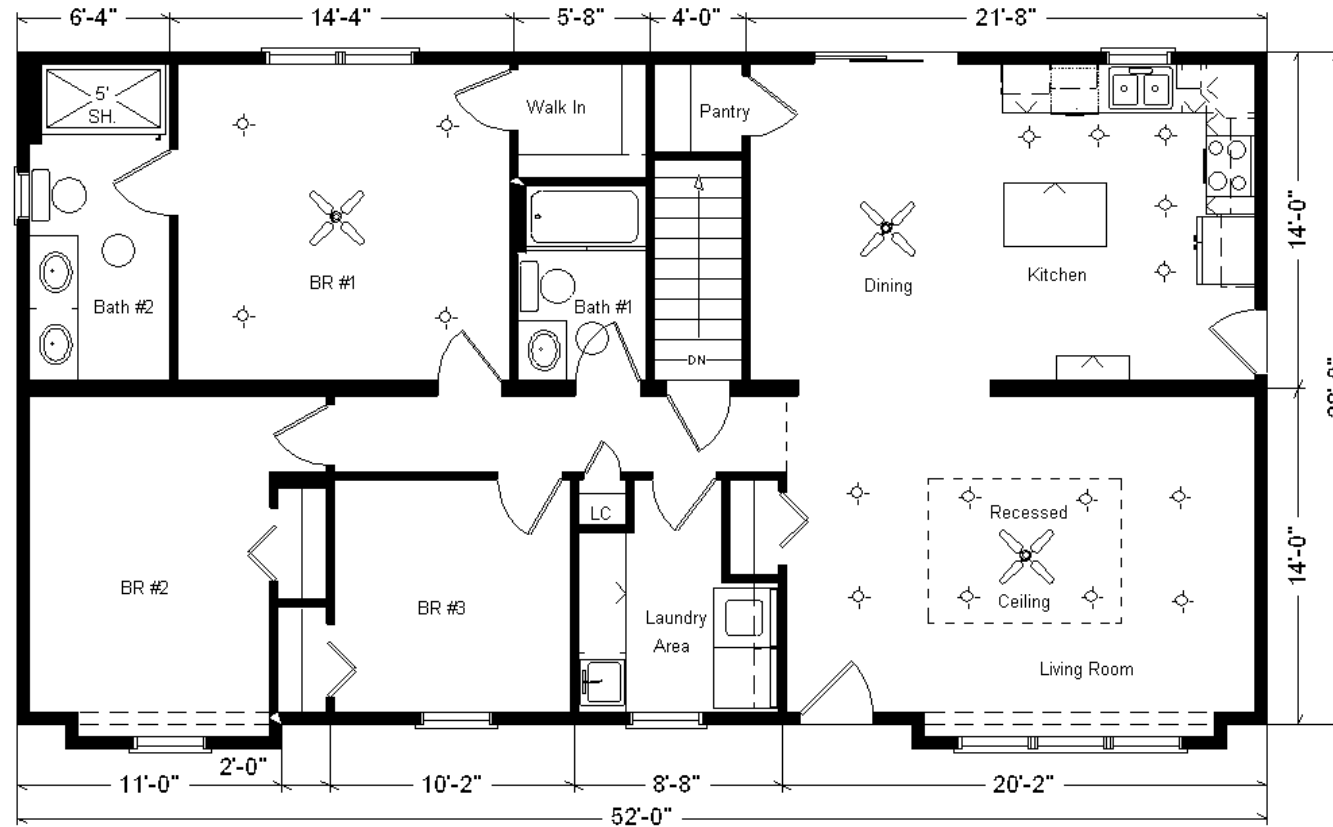

Base Price:	\$114,645.00
This Home Displays The Following Options:	
6/12 Roof Slope	2,548.00
9' Ceilings	2,781.00
Large Gable	1,995.00
Medium Gable	1,456.00
2 - 1' Bump-out Rooms	1,718.00
Premium Color Vinyl Siding	701.00
Window Lineals (x10)	590.00
Pella Lifestyle Windows	3,649.00
Pella 6' Patio Door	2,786.00
2' Octagon Window (Bath #2)	674.00
Window Grilles (x9)	585.00
Carpet Upgrade (Everything Nice)	1,275.00
Hardwood Floor (Kit, Din, Foyer, BR1)	4,455.00
3 Panel Oak Doors (x13)	2,782.00
Recessed Ceiling w/Crown Mould (LR)	874.00
Paddle Fan Light (x3)	530.00
Recessed LED Lights (x17)	1,105.00
2 Dimmer Switches	50.00
Laundry Area w/Upgrade Cabinets	1,410.00
SS Laundry Sink/Faucet	326.00
7' of Base Cabinets in Laundry	1,904.00
Extra 3/4 Bath	2,450.00
5' Shower Upgrade	178.00
Dbl. Vanity Sink (Bath #2)	725.00
Cultured Granite Vanity Tops	502.00
Vanity Drawer Bases (x3)	396.00
Brushed Nickel Bath Package	920.00
Recessed Medicine Cabinet (x2)	130.00
Wentworth Maple Cabinets	5,768.00
36" Utility Cabinet/Pantry	1,492.00
APC Cabinet Option	1,494.00
Custom Cabinets	297.00
Ceramic Tile Backsplash	350.00
Quartz Kitchen Countertops	4,227.00
Roundover Edge on Quartz Tops	560.00
Pulldown Kohler Faucet	235.00
Crown Molding (25')	400.00
Mullion Glass Doors	298.00
SS D.W and Microwave Installed	1,078.00
Suntube (x2)	1,120.00
Upgrade Front Door (Regency)	1,456.00
Painted Exterior Doors (1 Side)	272.00

Total With Options Shown: \$173,187.00

Model #1
28x52 Ranch 1,476 sq. ft.

Design Homes, Inc.

Medford, MN
(#10543 -6- 4)

MN #BC146710

Feb. 2020

Color Information

Autumn Red Vinyl Siding, Clay Trim, Clay Corners, Heather Blend Shingles, Clay Window Lineals, SS Sink, Saddle Oak Trim & Doors, Pump. Glaze Cabinetry, Bisque Baths, #431 Vanity Tops, Bamboo Carpet, 91181 Vinyl Floors, Fall Canyon Wood Floors, Putty Pella Dbl-hung Windows w/Saddle Stain Interiors, SS Appliances, Rolling Stone Quartz Countertop w/ Bourbon Quartz Top on Durham Toasted Antique Island