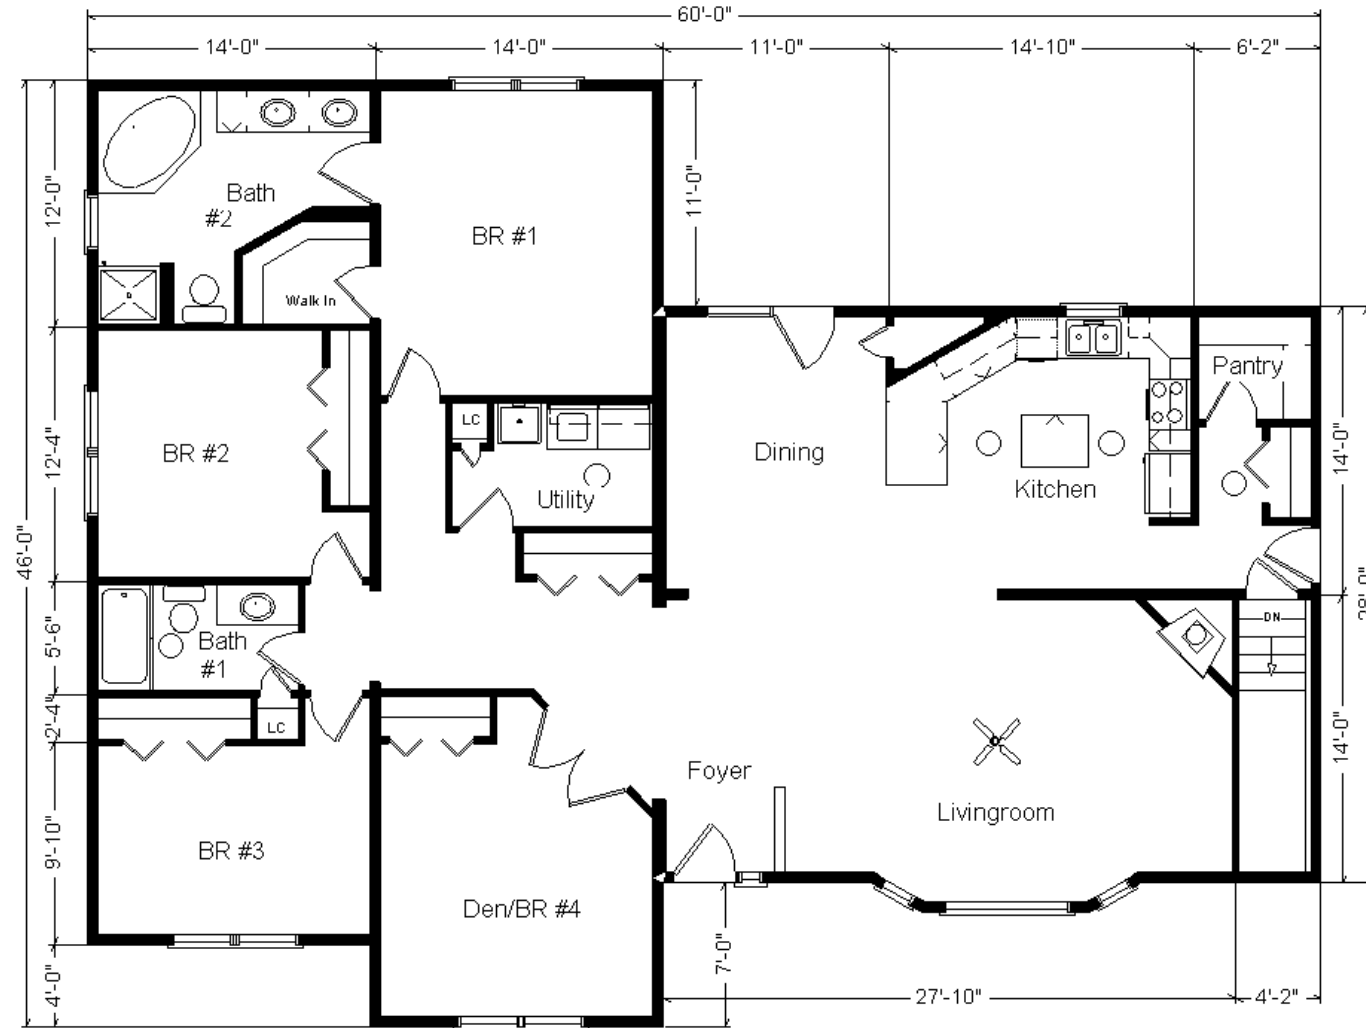

28x76 4-Sec Ranch
2,128 sq. ft.
Model Not Set Up On Display

Design Homes, Inc.

Former Display Located in PdC, WI
(#9919 -2-4)

Base Price:	\$171,385.00
This Home Displays The Following Options:	
6/12 Roof Slope	3,724.00
Large Gable	1,456.00
Pella Pro-line Windows	4,444.00
Shutters	354.00
Shake-look Siding Accents	1,093.00
Upgrade Carpet (EDL II)	3,557.00
Wood Laminate (Dining, Foyer)	805.00
Gas Fireplace	5,600.00
Vaulted Ceilings (LR, DR, Kitchen)	1,610.00
Interior French Doors w/Glass	1,185.00
Paddle Fan Light (LR)	204.00
Wire for Electric Range	100.00
Brushed Nickel Package	1,165.00
Extra 3/4 Bath	2,450.00
Cultured Granite Vanities	590.00
Laundry Area w/ SR Cabinets	1,145.00
Laundry Tub	149.00
Double Sink Vanity	725.00
Corner Whirlpool Tub	3,200.00
Vanity Base Drawers (x3)	396.00
Shower Doors (Bath #2)	285.00
18" Linen Closet Cabinet w/Shelves	816.00
Seneca Ridge Maple Arch Cabinets	3,570.00
Lazy Susan	495.00
Ceramic Tile Backsplash	350.00
Crown Molding Above Kit Cabinets (20')	320.00
Pull-out Kit. Faucet (K15160-BN)	195.00
Appliance Garage	177.00
36" Wide Countertop	44.00
Whirlpool SS Dishwasher	674.00
Suntubes (x5)	2,800.00
Walk Out Bay	4,925.00
Front Entry Door (S684TRC)	516.00
Sidelight (692TRC)	887.00
6' Pella Fr. Swing Patio Door	3,440.00

Total With Options Shown: \$224,831.00

Color Information
Natural Clay Siding, Sav. Wicker Shake Accents, Clay Trim, Driftwood Shingles, Green Shutters, White Baths, #430 Vanity Tops, Cedar Carpet, 91057 Vinyls, 188 Laminate., Natural Oak Trim & Doors, Pella Putty Dbl-hung Windows w/Clear Stain, SS DW & Rangehood, Olive Organix Countertop, SS Sink, Black FP Front