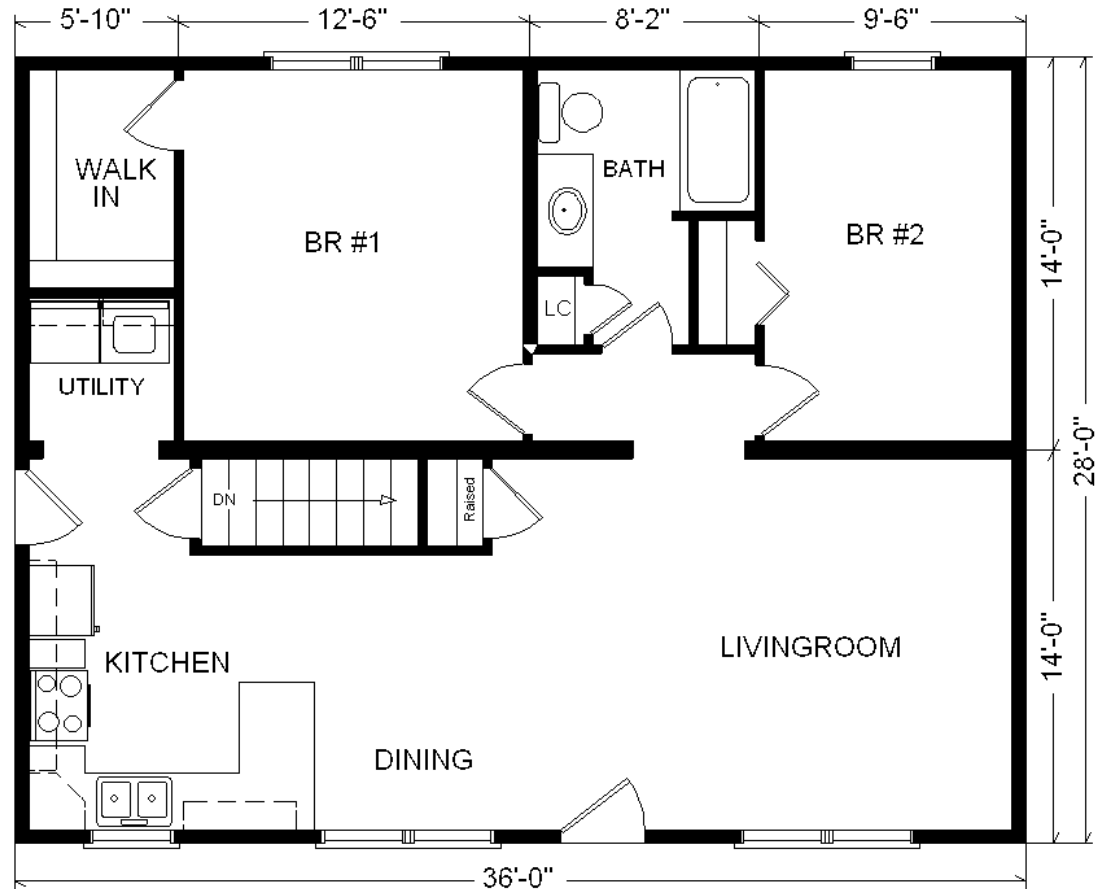

28x36 Ranch
1,008 sq. ft.
Model Not Set Up On Display

Design Homes, Inc.
Former Display Located in PdC, WI
(#9751 -1-6)

Base Price:	\$85,528.00
This Home Displays The Following Options:	
5/12 Slope	1,512.00
Peachtree Windows	3,600.00
Vaulted Ceilings (LR, K, Din)	1,083.00
Spring Valley Med. Cabinets	1,310.00
Ceramic Tile Backsplash	350.00
Shutters	295.00
Upgrade Front Door (S684FLR)	516.00
Laundry Area w/Shelf	428.00
Whirlpool Dishwasher	574.00

Total With Options Shown: \$95,196.00

Feb. 2020

Price Includes: Delivery up to 200 miles from PdC, WI, Crane Work, All Blueprints, R55 Ceilings, R20 Exterior Walls, Kohler Plumbing, Peachtree Windows, 200 Amp Service, All Applicable Tax and Much More!!

MN #BC146710

Color Information

*Desert Tan Siding, Almond Trim,
 Heather Blend Shingles,
 Brown Shutters, Bisque Bath, Coffee
 House Carpet, 91090 Vinyls, SS Sink,
 Oak Trim & Std. Doors, Bisque
 Dishwasher, Desert Tan Peachtree
 Dbl-hung Windows,
 Butterum Granite Countertop*