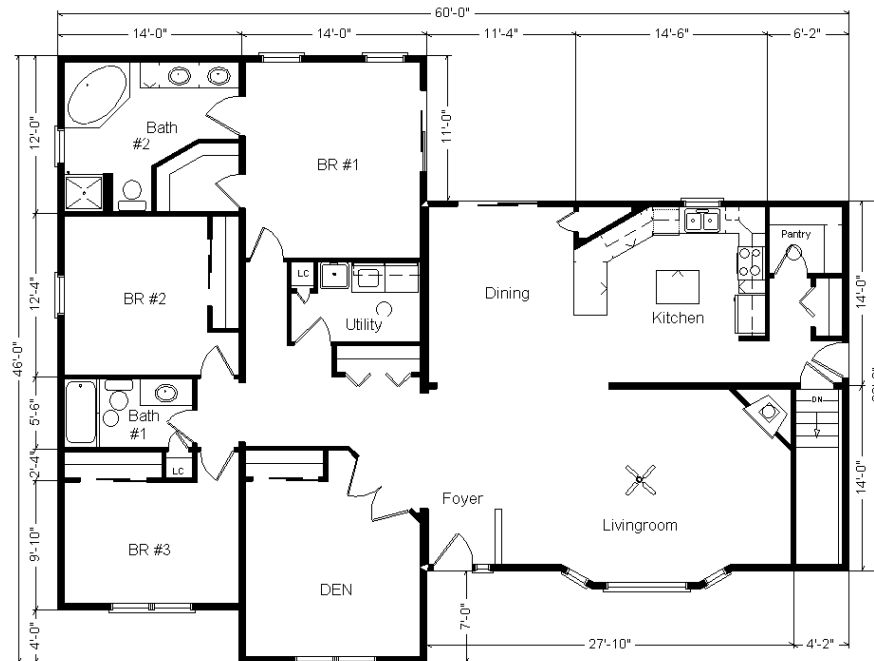

**28x76 4 Sec. Ranch**  
**2,128 sq. ft.**  
**Model not on Display**

*Design Homes, Inc.*

**Former Display Now In PdC, WI**  
**(#9425 -9-4)**

Feb 2020

MN #BC146710

<b>Base Price:</b>	<b>\$171,385.00</b>
<b>This Home Displays The Following Options:</b>	
6/12 Roof Slope	3,724.00
Large Gable	1,456.00
Peachtree Windows	5,013.00
Dbl. 6" Vinyl Clapboard Siding (disc)	7,085.00
Upgrade Carpet (Harvest)	2,288.00
Tile-Look Laminate (Kit, Din, Foyer)	2,781.00
Gas Fireplace	5,600.00
Vaulted Ceilings (LR, DR, Kitchen)	1,610.00
Rounded Drywall Corners	357.00
Interior Lever Handle Door Knobs	199.00
Exterior Lever Door Knobs (x2)	84.00
Upgrade 6 Panel Oak Doors (12)	2,580.00
Interior French Doors w/Glass	1,185.00
Shutters	441.00
Paddle Fan Light (LR)	204.00
Laundry Area w/shelf	428.00
Laundry Tub	149.00
Oil Rubbed Bronze Package	1,165.00
Extra 3/4 Bath	2,450.00
Double Sink Vanity	725.00
Vanity Linen Closet w/Shlf. Kit	554.00
Corner Whirlpool Tub	3,200.00
Tri View Medicine Cabinets (Bath #1)	210.00
Vanity Base Drawers (x3)	396.00
Cult. Granite Vanities	590.00
Seneca Ridge Oak Cabinets (disc.)	2,400.00
Lazy Susan	409.00
Hi-Macs Solid Surface Countertop (Kit)	4,221.00
Ceramic Tile Backsplash	350.00
Crown Molding Above Kit Cabs.	320.00
Whirlpool SS Dishwasher (DU850)	534.00
Whirlpool SS Microwave (MH1170)	394.00
Suntube (x3)	1,680.00
Walk-Out Bay (LR)	2,324.00
Upgrade Front Door (SS684HRRB)	950.00
Sidelight (SS692HRRB)	1,247.00
2 Peachtree Patio Doors (disc.)	2,940.00

**Total With Options Shown: \$233,628.00**

**Color Information**

*Dbl. 6" S. Wicker Clapboard Siding, Clay Trim, Heather Blend Shingles, Wineberry Shutters, Bath #1 White w/Toffee Vanity, Bath #2 Bisque w/Oatmeal Vanity, Harvest Carpet, Light Sepia Laminate, 91082 Vinyls, Nutmeg Oak Trim & Doors, Tan Peachtree Dbl-hung Windows w/Fruitwood Interiors, SS DW & Microwave, Desert Tan G01 Countertop, 3218 Cream Sink, Black FP Front*