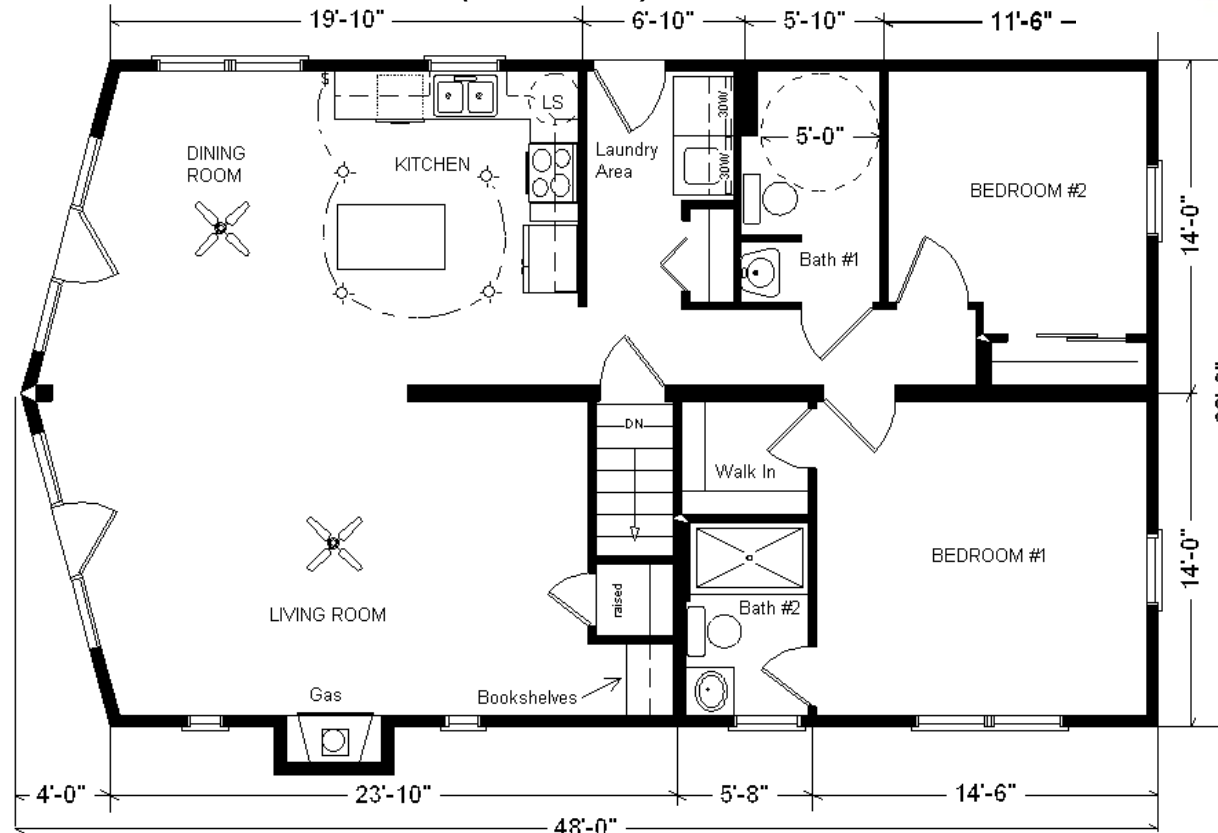

28x48 Prow Ranch

1,288 sq. ft.

Design Homes, Inc.

Former Display Model
(#10503 -6-6)

| | |
|--|---------------------|
| Base Price: | \$103,634.00 |
| This Home Displays The Following Options: | |
| Steel Roof | 3,744.00 |
| Outside Chimney Chase | 1,350.00 |
| Gas Fireplace | 5,600.00 |
| Vaulted Great Room w/Par. Trusses (R50) | 1,883.00 |
| LP Siding w/Diamond Coat Finish | 4,114.00 |
| Window and Door Lineals | 1,371.00 |
| Upgrade Carpet (E. Nice) | 1,138.00 |
| Pioneer Hickory Bookshelves (LR) | 865.00 |
| Wire for Electric Range | 100.00 |
| Ceiling Fan w/Lights (x2) | 367.00 |
| 4 LED Can Lights on Dimmer (Kit) | 285.00 |
| Extra 1/2 Bath | 1,800.00 |
| Rubbed Bronze Bath Package | 645.00 |
| 5' Shower Upgrade (Bath #2) | 178.00 |
| Shower Doors (Bath #2) | 285.00 |
| Dual Flush Toilet (Bath #2) | 97.00 |
| Vanity Drawer Base (Bath #2) | 132.00 |
| Cult. Granite Vanity Top (Bath #2) | 118.00 |
| Handicap Toilet (Bath #1) | 215.00 |
| Grab Bars (x2 Bath #1) | 194.00 |
| Laundry Area w/Hickory Cabinets | 940.00 |
| Pioneer Hickory Natural Cabinets | 2,775.00 |
| Crown Molding (19') | 304.00 |
| Hi Definition Kit. Countertops | 255.00 |
| Swan Quartz Sink (Nero) | 332.00 |
| Kohler Pull-down Kit. Faucet | 235.00 |
| Pella ProLine Windows | 4,238.00 |
| 9' Trapezoid Windows (x2) | 4,694.00 |
| 9 Hinged Patio Doors (x2 ProLine) | 10,074.00 |
| Exterior Door Credit | -355.00 |

Total With Options Shown: \$151,607.00

ZONE 1

MN #BC146710

Price includes Delivery, Crane Work, All Blueprints, R20 Exterior Walls, Kohler Plumbing, 200 Amp Service And Tax!!

Delivery Charges will apply to Zone 3.