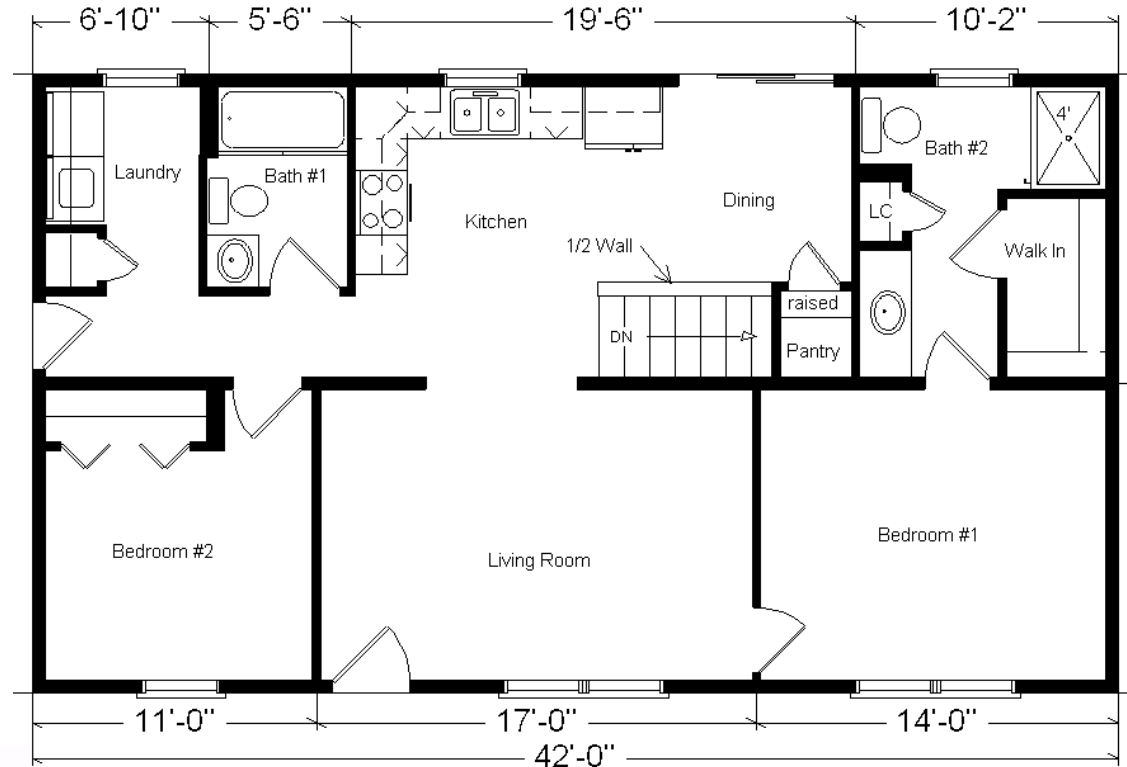

42' Classic Ranch

1,008 sq. ft.

Design Homes, Inc.

Former Display Located in PdC, WI
 (#10482 -6-6)

Base Price:	\$74,804.00
This Home Displays The Following Options:	
Metal Roof	2818.00
Premium Color Vinyl Siding	411.00
Wire for Fan/Light (LR)	39.00
Vanity Drawer Base (VSB)	70.00
3/4 Bath	2450.00
Vaulted Ceilings (LR,Kit,Din)	941.00
Laundry Area w/Hook-ups	428.00
6' Visions Patio Door	892.00
Painted Front Door (1 side)	136.00

Display Home Discount	-\$2,000.00
Total With Options Shown:	\$80,989.00

ZONE 1

Dec. 2018

Price includes Delivery,
 Crane Work, All
 Blueprints, R20 Exterior
 Walls, Kohler Plumbing,
 200 Amp Service And Tax!!

Delivery Charges will apply to
 Zones 2 and 3

MN #BC146710

Color Information

Hearthstone Siding, Canvas Trim, Light Stone Metal Roofing, SS Sink, Black Rangehood, Saddle Oak Trim & Doors, Bisque Bath, Angora Carpet, 91180 Vinyls, Visions Tan Vinyl Sgl-hung Windows, Jamocha Granite Countertop