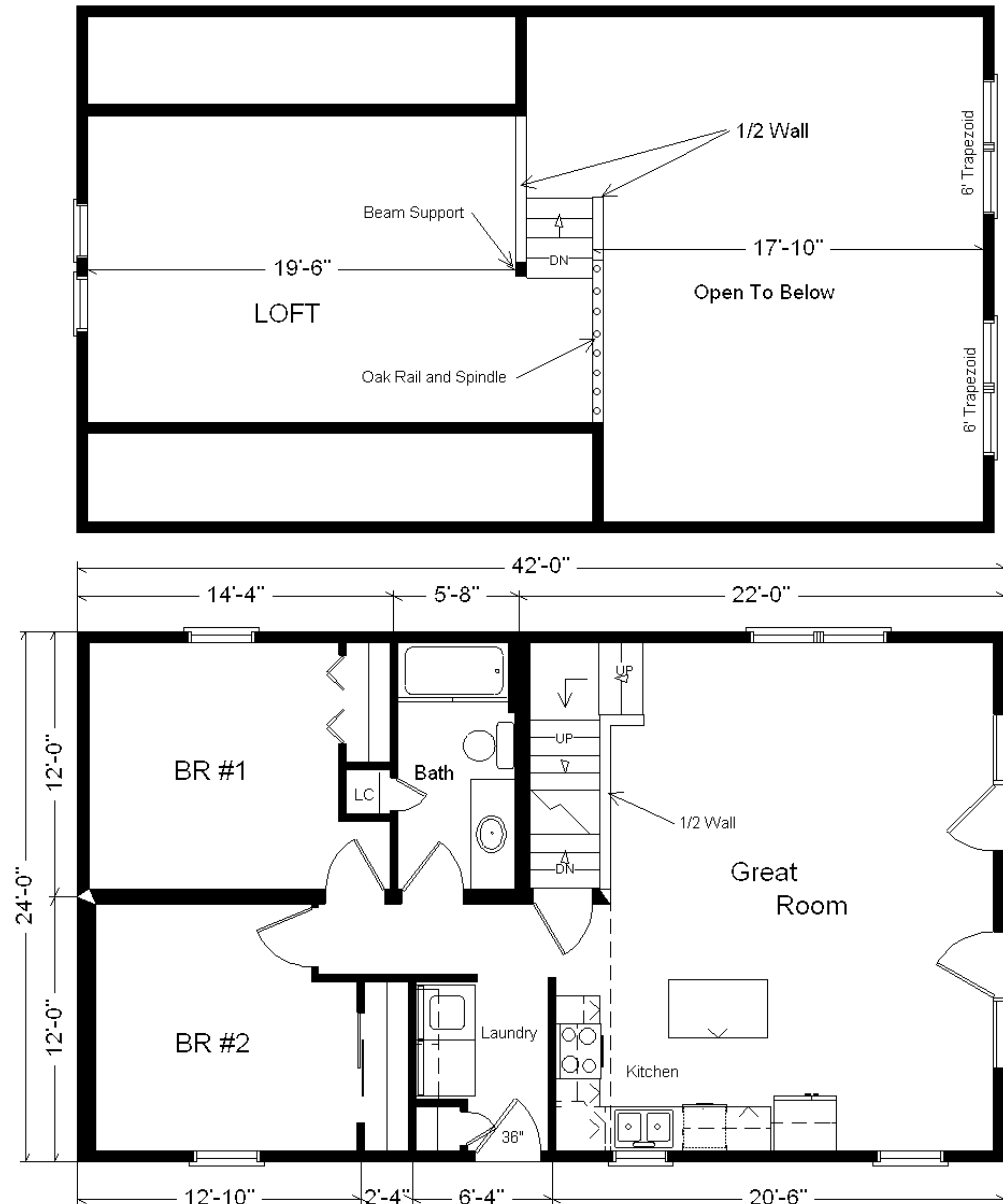

24x42 Rustic Loft

1,260 sq. ft.

From Design Homes New Rustic Series!

Design Homes, Inc.

Former Display Located in PdC, WI

(#10468-6-6)

Base Price:	\$120,047.00
This Home Displays The Following Options:	
LP Smartside Siding (1502 sf)	4,836.00
3.5" Window Lineals	708.00
3.5" Door Lineals	305.00
Carpet Upgrade (E. Nice)	1,502.00
2 DHI Paddle Fan Lights	367.00
Laundry Area w/ H. Birch Cabinets	1,105.00
ORB Bath Option	495.00
Vanity Base Drawers (VDDDB)	226.00
Cultured Granite Vanity Top	295.00
Hi-definition Kit. Countertops	263.00
Swan Quartz Kitchen Sink	332.00
Pull-down Kohler Kit. Faucet (ORB)	235.00
Harrison Rustic Birch Cabinets	3,605.00
Select Cabinet Option	567.00
Custom Cabinets	364.00
Mullion Glass Cab. Door	128.00
Prefinished Oak Railing	490.00
2 - 6' Pella Trapezoid Windows	5,164.00
Pella Proline Windows	2,935.00
2 - 6' Pella Fr. Swing Patio Doors	6,880.00
Upgrade Front Door (SS684TRC)	1,149.00
2nd Exterior Door Credit	-365.00

Total With Options Shown: \$151,633.00

Zone 1

Buy Display Model

For:

\$137,986

(discounted 13,647!)

Color Information

Seal LP Siding, Clay Trim, Clay Lineals, Driftwood Shingles, White Bath, #430 Vanity Top, Bamboo Carpet, 91181 Vinyls, Nero Sink, Pecan Oak Trim & Doors, Autumn Stained Cabinets, Black Unvented Rangehood, Tan Vision Casement Windows, Pecan Pine Car Siding on Ceiling & Walls, Golden Mascarello Countertop, ORB Hardware & Bath

April. 2018

MN #BC146710

Price includes Delivery, Crane Work, All Blueprints, R20 Exterior Walls, Kohler Plumbing, 200 Amp Service And Tax!!

Additional Delivery Charges will apply to Zones 2 and 3.