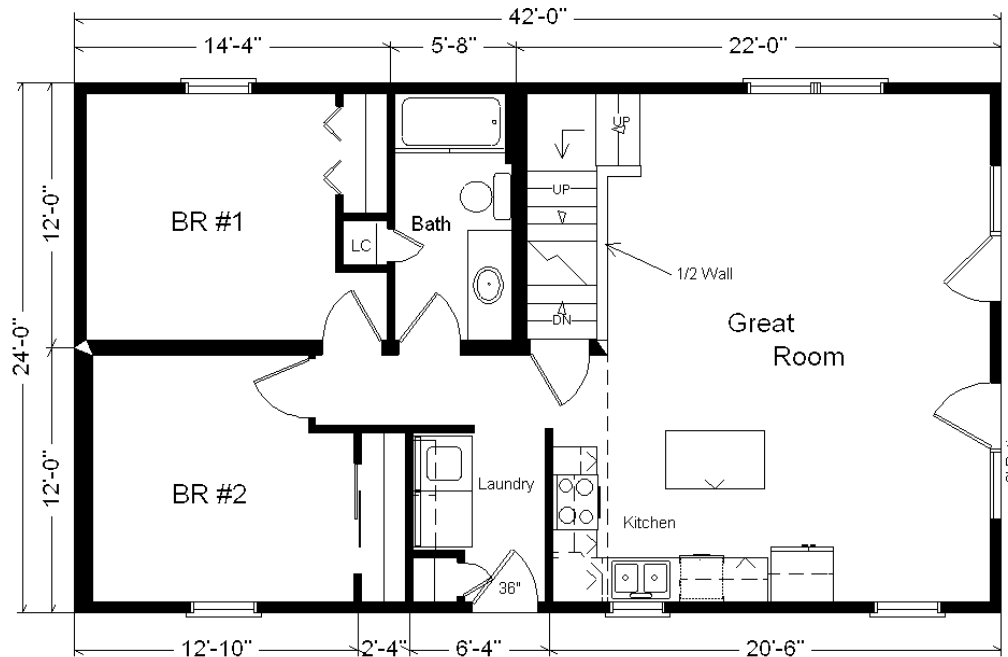

Rustic Loft

1,260 sq. ft.

Design Homes, Inc.

Former Display Located in PdC, WI
 (#10468-6-6)

Base Price:	\$129,830.00
This Home Displays The Following Options:	
LP Smartside Siding (1502 sf)	5,106.00
3.5" Window Lineals	708.00
3.5" Door Lineals	330.00
Carpet Upgrade (E. Nice)	1,502.00
2 DHI Paddle Fan Lights	367.00
Laundry Area w\ H. Birch Cabinets	1,105.00
ORB Bath Option	495.00
Vanity Base Drawers (Vddb)	226.00
Cultured Granite Vanity Top	295.00
Hi-definition Kit. Countertops	263.00
Swan Quartz Kitchen Sink	332.00
Pull-down Kohler Kit. Faucet (ORB)	235.00
Harrison Rustic Birch Cabinets	3,605.00
Select Cabinet Option	567.00
Custom Cabinets	364.00
Mullion Glass Cab. Door	128.00
Prefinished Oak Railing	595.00
2 - 6' Pella Trapezoid Windows	5,164.00
Pella Proline Windows	2,935.00
2 - 6' Pella Fr. Swing Patio Doors	6,880.00
Upgrade Front Door (SS684TRC)	1,149.00
2nd Exterior Door Credit	-365.00

Total With Options Shown: \$161,816.00

**Buy Display Model
 For:
 \$142,398
 (discounted 19,418!)**

Color Information

Seal LP Siding, Clay Trim, Clay Lineals, Driftwood Shingles, White Bath, #430 Vanity Top, Bamboo Carpet, 91181 Vinyls, Nero Sink, Pecan Oak Trim & Doors, Autumn Stained Cabinets, Black Unvented Rangehood, Pella ProLine Putty Dbl-hung & Casement Windows, Pecan Pine Car Siding on Ceiling & Walls, Golden Mascarello Countertop, ORB Hardware & Bath