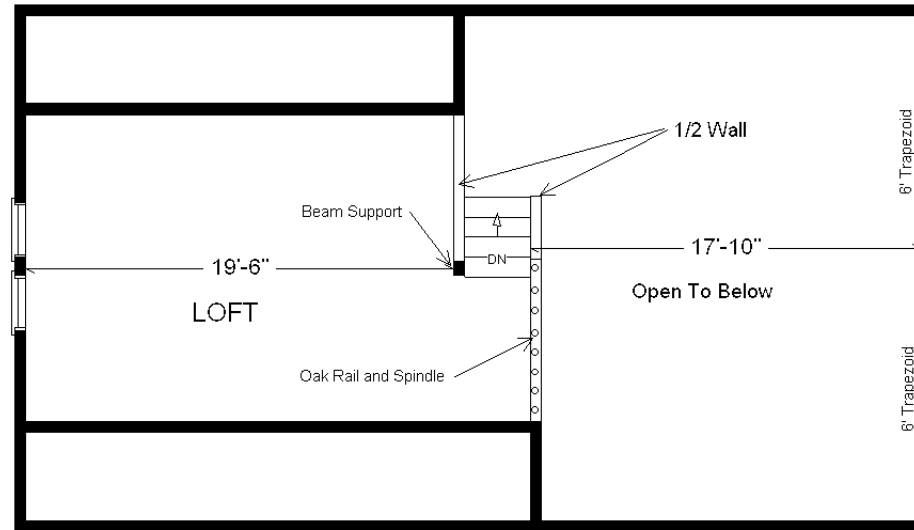

Rustic Loft

1,260 sq. ft.

Design Homes, Inc.

Former Display Located in PdC, WI
 (#10468-6-6)

Base Price:	\$129,830.00
This Home Displays The Following Options:	
LP Smartside Siding (1502 sf)	5,106.00
3.5" Window Lineals	708.00
3.5" Door Lineals	330.00
Carpet Upgrade (E. Nice)	1,502.00
2 DHI Paddle Fan Lights	367.00
Laundry Area w\ H. Birch Cabinets	1,105.00
ORB Bath Option	495.00
Vanity Base Drawers (Vddb)	226.00
Cultured Granite Vanity Top	295.00
Hi-definition Kit. Countertops	263.00
Swan Quartz Kitchen Sink	332.00
Pull-down Kohler Kit. Faucet (ORB)	235.00
Harrison Rustic Birch Cabinets	3,605.00
Select Cabinet Option	567.00
Custom Cabinets	364.00
Mullion Glass Cab. Door	128.00
Prefinished Oak Railing	595.00
2 - 6' Pella Trapezoid Windows	5,164.00
Pella Proline Windows	2,935.00
2 - 6' Pella Fr. Swing Patio Doors	6,880.00
Upgrade Front Door (SS684TRC)	1,149.00
2nd Exterior Door Credit	-365.00

Total With Options Shown: \$161,816.00

**Buy Display Model
 For:
 \$142,398
 (discounted 19,418!)**

Color Information

Seal LP Siding, Clay Trim, Clay Lineals, Driftwood Shingles, White Bath, #430 Vanity Top, Bamboo Carpet, 91181 Vinyls, Nero Sink, Pecan Oak Trim & Doors, Autumn Stained Cabinets, Black Unvented Rangehood, Pella ProLine Putty Dbl-hung & Casement Windows, Pecan Pine Car Siding on Ceiling & Walls, Golden Mascarello Countertop, ORB Hardware & Bath