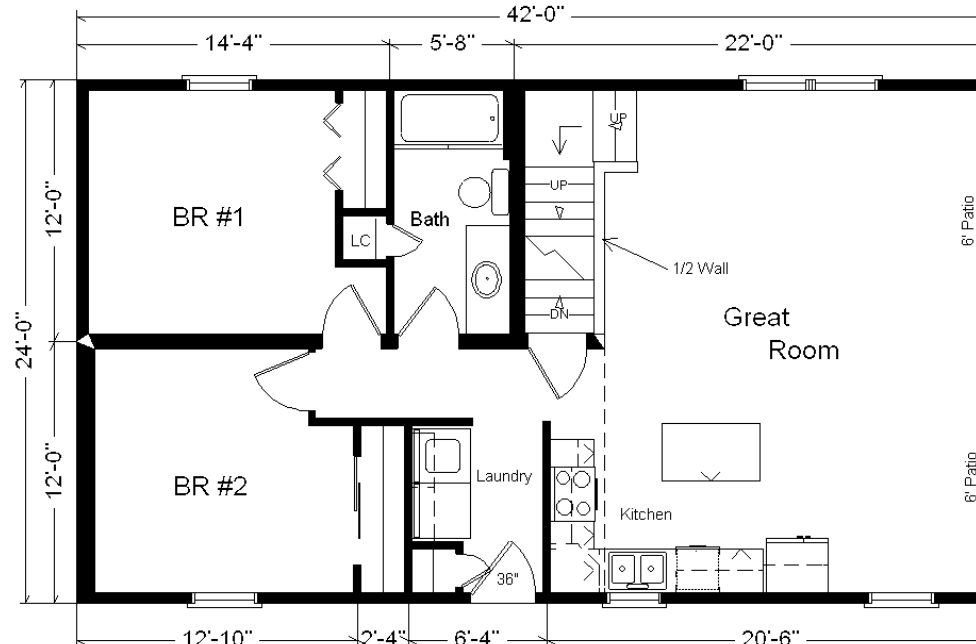

Rustic Loft
1,260 sq. ft.
Model Not Set Up On Display

Design Homes, Inc.

Former Display Located in PdC, WI
(#10466-6-6)

Base Price:	\$132,427.00
This Home Displays The Following Options:	
LP Smartside Siding (1502 sf)	6,154.00
Window Lineals	708.00
Door Lineals	335.00
Carpet Upgrade (E. Nice)	1,502.00
2 DHI Paddle Fan Lights	367.00
Laundry Area w/ H. Birch Cabinets	1,115.00
ORB Bath Option	495.00
Vanity Base Drawers (Vddb)	226.00
Cultured Granite Vanity Top	295.00
Harrison Rustic Birch Cabinets	3,605.00
APC Cabinet Option	1,494.00
Hi-definition Kit. Countertops	263.00
Swan Quartz Kitchen Sink	332.00
Pull-down Kohler Kit. Faucet (ORB)	235.00
Custom Cabinets	276.00
Mullion Glass Cab. Door	128.00
Prefinished Oak Railing	490.00
6' Trapezoid Windows (x2)	1,752.00
Casement Windows in Loft	268.00
2 - 6' Pella Vinyl Patio Doors	1,784.00
2nd Exterior Door Credit	-365.00

Total With Options Shown: \$153,886.00

Buy Display Model
For:
\$138,497.00!
(Discounted 15,389 !)

Color Information
Chestnut LP Siding, Almond Trim, Sand Lineals, Weatherwood Shingles, Bisque Bath, #431 Vanity Top, Bamboo Carpet, 91181 Vinyls, Bianca Sink, Pecan Oak Trim & Doors, SS Unvented Rangehood, Tan Pella Sgl-hung Windows, Pecan Car Siding on Ceiling & Walls, Golden Mascarello Countertop, ORB Hardware/Baths