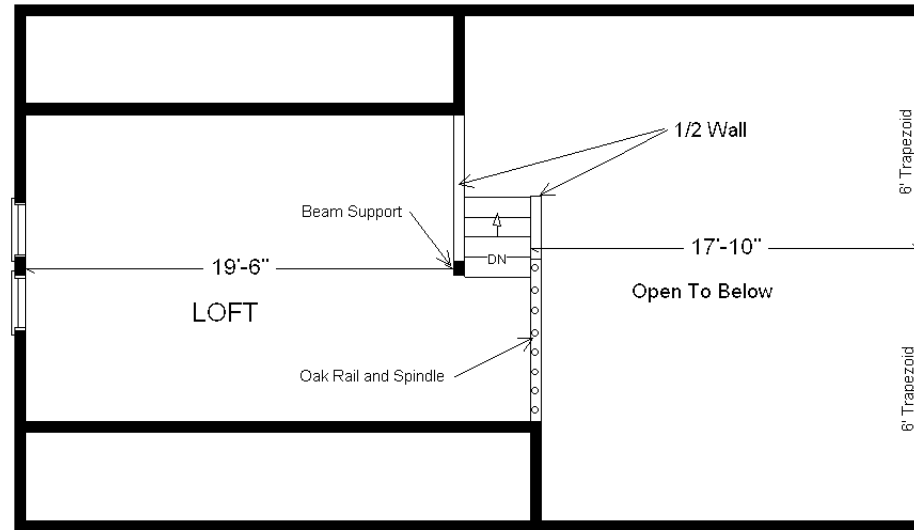

Rustic Loft
1,260 sq. ft.
Model Not Set Up On Display

Design Homes, Inc.

Former Display Located in PdC, WI
(#10466-6-6)

Base Price:	$132,427.00
This Home Displays The Following Options:	
LP Smartside Siding (1502 sf)	6,154.00
Window Lineals	708.00
Door Lineals	335.00
Carpet Upgrade (E. Nice)	1,502.00
2 DHI Paddle Fan Lights	367.00
Laundry Area w/ H. Birch Cabinets	1,115.00
ORB Bath Option	495.00
Vanity Base Drawers (Vddb)	226.00
Cultured Granite Vanity Top	295.00
Harrison Rustic Birch Cabinets	3,605.00
APC Cabinet Option	1,494.00
Hi-definition Kit. Countertops	263.00
Swan Quartz Kitchen Sink	332.00
Pull-down Kohler Kit. Faucet (ORB)	235.00
Custom Cabinets	276.00
Mullion Glass Cab. Door	128.00
Prefinished Oak Railing	490.00
6' Trapezoid Windows (x2)	1,752.00
Casement Windows in Loft	268.00
2 - 6' Pella Vinyl Patio Doors	1,784.00
2nd Exterior Door Credit	-365.00

Total With Options Shown: $153,886.00

Buy Display Model
For:
$138,497.00!
(Discounted 15,389 !)

Color Information
Chestnut LP Siding, Almond Trim, Sand Lineals, Weatherwood Shingles, Bisque Bath, #431 Vanity Top, Bamboo Carpet, 91181 Vinyls, Bianca Sink, Pecan Oak Trim & Doors, SS Unvented Rangehood, Tan Pella Sgl-hung Windows, Pecan Car Siding on Ceiling & Walls, Golden Mascarello Countertop, ORB Hardware/Baths

MN #BC146710

Feb 2020

Price Includes: Delivery up to 200 miles from PdC, WI, Crane Work, All Blueprints, R49 Ceilings, R20 Exterior Walls, Kohler Plumbing, Pella Proline Windows, Knotty Pine Ceilings and End Walls, 200 Amp Service, All Applicable Tax and Much More!!