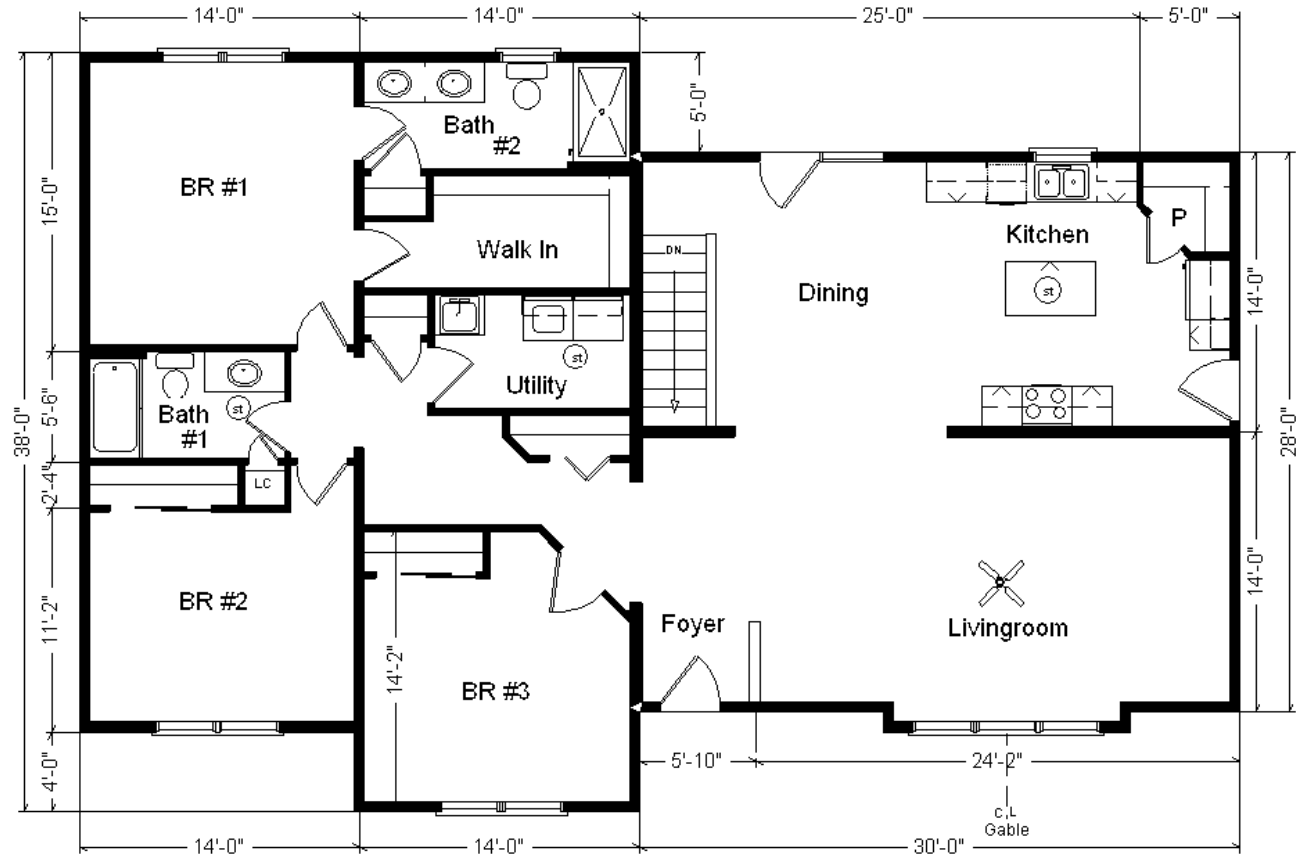

28x66 4-sec. Ranch
1,848 sq. ft.
Model not on display

Design Homes, Inc.
Former Display Located in PdC, WI
 (#10417 -5-4)

Feb. 2020

Base Price:	\$151,229.00
This Home Displays The Following Options:	
6/12 Roof Slope	3,234.00
Premium Color Vinyl Siding	727.00
Window Lineals	649.00
Pella Proline Dbl-hung Windows	5,655.00
Window Grilles (GIA)	715.00
Medium Gable	1,456.00
Upgrade Carpet (Adaptation)	1,550.00
Tile-look Laminate (Kit/Dining)	2,055.00
Java Bean Oak Trim and Doors	500.00
Vaulted Ceilings (LR, DR, Kit)	1,806.00
6 Panel Oak Doors (x9)	1,926.00
Paddle Fan Light (LR)	204.00
Wire for Elect. Range	100.00
Quartz Kitchen Countertops	5,000.00
Bevel Edge Quartz Countertops	760.00
Pull-out Kit. Faucet (K560-BN)	235.00
Cult. Granite Vanity Tops	590.00
Laundry Area w/Durham Cabinets	1,447.00
Laundry Sink/Cabinet	637.00
Brushed Nickel Bath Package	920.00
Extra 3/4 Bath	2,450.00
Double Sink Vanity	725.00
5' Shower	178.00
Shower Door (Bath #2)	285.00
Vanity Drawer bases (x2)	264.00
Durham Pure Style Cabinets	4,532.00
Select Drawer Option in Kitchen	275.00
36" Drawer Base (Kitchen)	118.00
Ceramic Tile Backsplash	350.00
Crown Molding in Kitchen (25')	400.00
1' Bump-out Window (LR)	859.00
Suntube (x3)	1,680.00
Upgrade Entry Door (SS659HRRB)	950.00
6' WShield Swing Patio Door	2,576.00

Total With Options Shown: \$197,037.00

Color Information

*Hearthstone Siding,
 Almond Trim,
 Weatherwood Shingles,
 Sav. Wicker Lineals,
 Bisque Baths, 91180
 Vinyls, SS Kit. Sink, Java
 Bean Oak Trim & Doors,
 SS Rangehood, Durham
 Pure Style Toasted
 Antique Cabinets, Aged
 Leather Carpet, #798
 Tile-look Laminate in
 Kit/Dining, Poplar White
 Proline Dbl-hung
 Windows, Palermo
 Quartz Countertop*