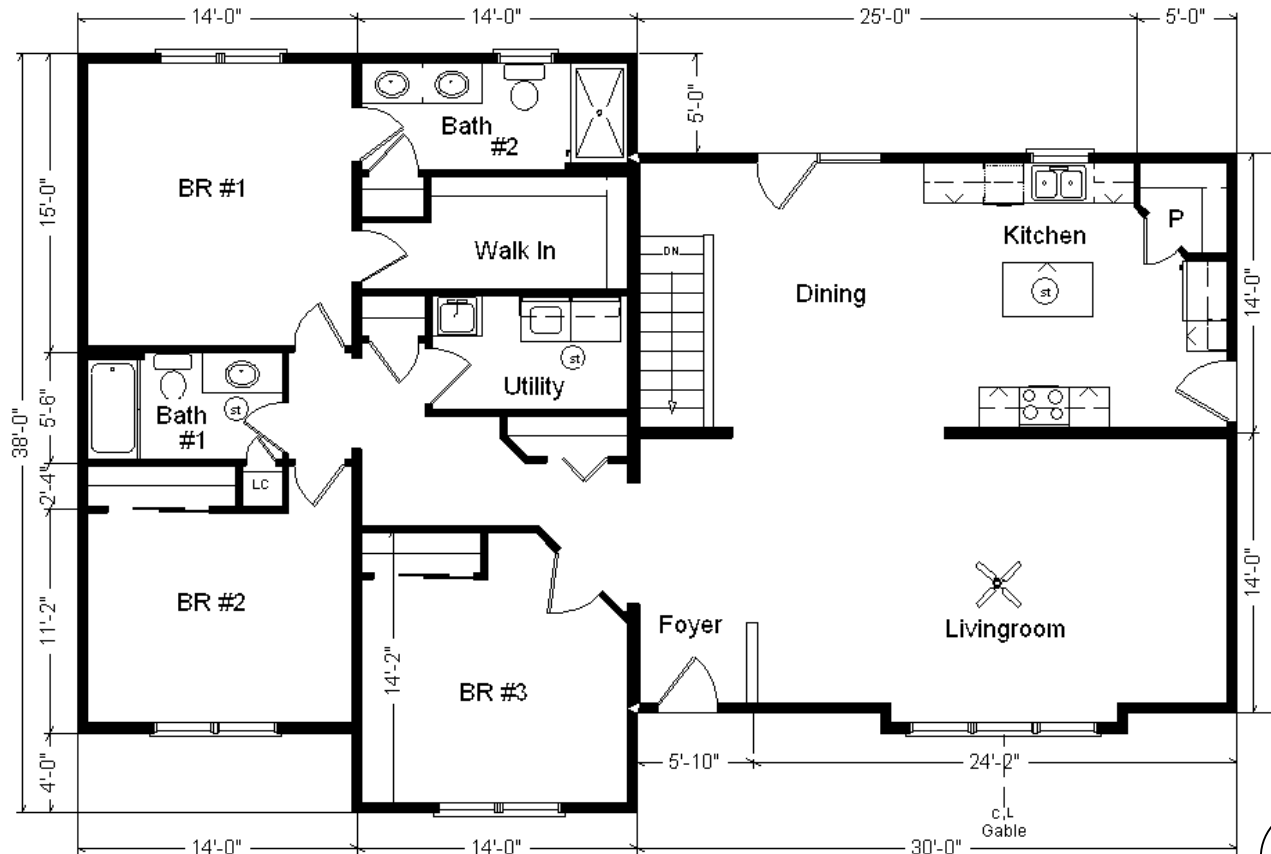

28x66 4-sec. Ranch
1,848 sq. ft.

Design Homes, Inc.

Former Display Located in PdC, WI
(#10417 -5-4)

Base Price:	\$141,204.00
This Home Displays The Following Options:	
6/12 Roof Slope	3,234.00
Premium Color Vinyl Siding	644.00
Window Lineals	649.00
Pella Proline Dbl-hung Windows	5,655.00
Window Grilles (GIA)	715.00
Large Gable	1,456.00
Upgrade Carpet (Adaptation)	1,550.00
Tile-look Laminate (Kit/Dining)	2,055.00
Java Bean Oak Trim and Doors	500.00
Vaulted Ceilings (LR, DR, Kit)	1,806.00
6 Panel Oak Doors (x9)	1,926.00
Paddle Fan Light (LR)	204.00
Wire for Elect. Range	100.00
Quartz Kitchen Countertops	4,545.00
Bevel Edge Quartz Countertops	760.00
Pull-out Kit. Faucet (K560-BN)	235.00
Cult. Granite Vanity Tops	590.00
Laundry Area w/Durham Cabinets	1,447.00
Laundry Sink/Cabinet	637.00
Brushed Nickel Bath Package	920.00
Extra 3/4 Bath	2,450.00
Double Sink Vanity	725.00
5' Shower	178.00
Shower Door (Bath #2)	285.00
Vanity Drawer bases (x2)	264.00
Durham Pure Style Cabinets	4,532.00
Select Drawer Option in Kitchen	275.00
36" Drawer Base (Kitchen)	118.00
Crown Molding in Kitchen (25')	400.00
1' Bump-out Window (LR)	859.00
Suntube (x3)	1,680.00
Upgrade Entry Door (SS659HRRB)	950.00
6' WShield Swing Patio Door	2,576.00

Total With Options Shown: \$186,124.00

April. 2018

Color Information

*Hearthstone Siding,
 Almond Trim,
 Weatherwood Shingles,
 Sav. Wicker Lineals,
 Bisque Baths, 91180
 Vinyls, SS Kit. Sink, Java
 Bean Oak Trim & Doors,
 SS Rangehood, Durham
 Pure Style Toasted
 Antique Cabinets, Aged
 Leather Carpet, #798
 Tile-look Laminate in
 Kit/Dining, Poplar White
 Proline Dbl-hung
 Windows, Palermo
 Quartz Countertop*

MN #BC146710

**Buy Display Model
 For:
 \$167,512 !
 (discounted 18,612 !)**

**Price includes Delivery,
 Crane Work, All Blueprints,
 R20 Exterior Walls, Kohler
 Plumbing, 200 Amp Service
 And Tax!!**

**Delivery Charges will apply to
 Zone 3.**