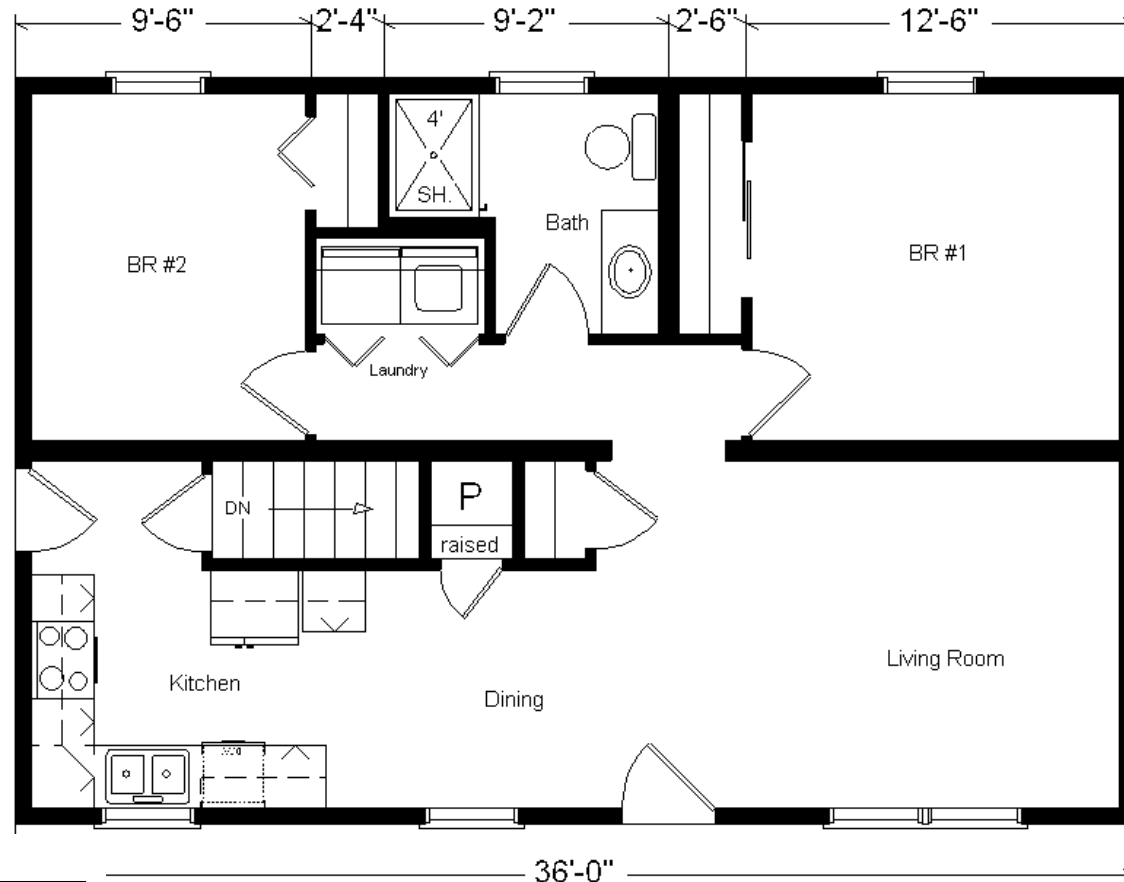

Model #8
36' Classic Ranch
 864 sq. ft.

Design Homes, Inc.

Urbana, IA
 (#10460-5-4)

Base Price:	\$72,998.00
This Home Displays The Following Options:	
Vanity Drawer Base (VDDB)	226.00
Recessed Medicine Cabinet	65.00
Shutters	378.00
Laundry Area w/Shelf	428.00
Total With Options Shown:	\$74,095.00

Buy Display Model
For:
65,275.00!
 (Discounted 8,820 !)

Price Includes: 100 Mile Delivery, Crane Work, All Blueprints, R55 Ceilings, R21 Exterior Walls, Kohler Plumbing, Pella Windows, 200 Amp Service, All Applicable Tax and Much More!!

Sept.... 2020

MN #BC146710

Reverse Plan
w/Optional Garage

Color Information
 Granite Grey Siding, White Trim, Black Shingles, White Shutters, SS Sink and Black Rangehood, Saddle Oak Trim & Doors, White Bath, #259 Vanity Top, Cedar Brook Carpet, 91180 Vinyls, White Visions Sgl-hung Windows, Brushed Nickel Hardware, Mocha Travertine Countertop