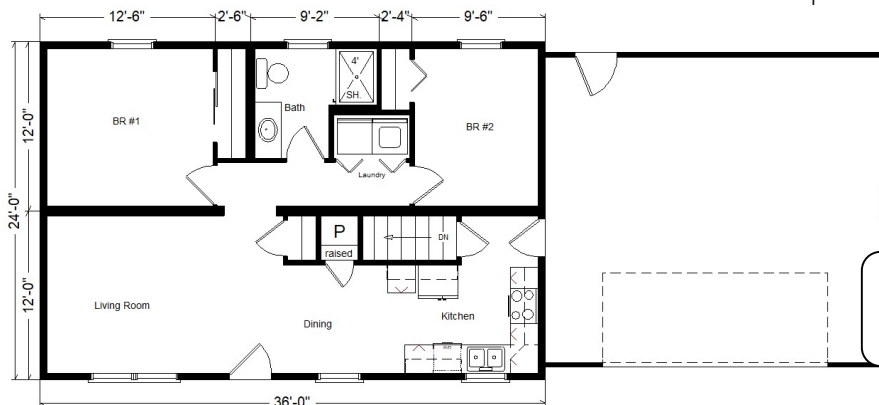

Model #8
36' Classic Ranch
 864 sq. ft.

Design Homes, Inc.

Urbana, IA
 (#10460-5-4)

Base Price:	\$72,998.00
This Home Displays The Following Options:	
Vanity Drawer Base (VDDB)	226.00
Recessed Medicine Cabinet	65.00
Shutters	378.00
Laundry Area w/Shelf	428.00
Total With Options Shown:	\$74,095.00

Buy Display Model
For:
65,275.00!
 (Discounted 8,820 !)

Price Includes: 100 Mile Delivery, Crane Work, All Blueprints, R55 Ceilings, R21 Exterior Walls, Kohler Plumbing, Pella Windows, 200 Amp Service, All Applicable Tax and Much More!!

Sept.... 2020

MN #BC146710

Reverse Plan
w/Optional Garage

Color Information
 Granite Grey Siding, White Trim, Black Shingles, White Shutters, SS Sink and Black Rangehood, Saddle Oak Trim & Doors, White Bath, #259 Vanity Top, Cedar Brook Carpet, 91180 Vinyls, White Visions Sgl-hung Windows, Brushed Nickel Hardware, Mocha Travertine Countertop