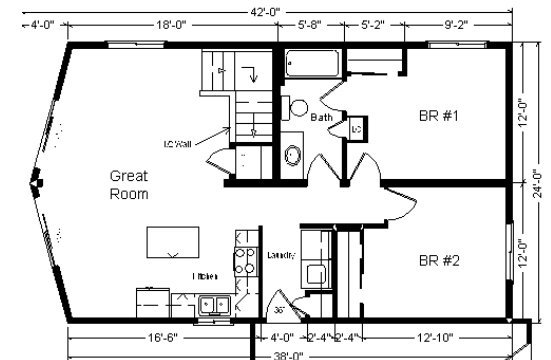

**Model #6**  
**42' Rustic Prow Ranch**  
 960 sq. ft.

*Design Homes, Inc.*

**Urbana, IA**  
 (#10486 -6-4)

<b>Base Price:</b>	<b>\$82,126.00</b>
<b>This Home Displays The Following Options:</b>	
Premium Color Siding	450.00
Window/Door Lineals	381.00
Steel Roofing	2,818.00
Crown Molding (17')	272.00
Par. Truss/R49/Vaulted Great Room	1,883.00
DHI Paddle Fan/Light (LR)	204.00
4 LED Can Lights on Dimmer (Kitchen)	285.00
Laundry Area w/Cabinets	750.00
ORB Bath Package	495.00
Recessed Medicine Cabinet	65.00
Vanity Drawer Base (VDDB)	226.00
6' Trapezoid Windows (x2)	1,382.00
6' Pella Patio Doors (x2)	1,784.00
Painted Exterior Door (1 side)	136.00
2nd Exterior Door Credit	-355.00

**Total With Options Shown: \$92,902.00**

Sept 2020

**Buy Display Model**  
**For:**  
**\$81,322.00!**  
 (Discounted 11,580 !)

**Color Information**  
 Spruce Siding, Almond Trim,  
 Clay Steel Roofing, Sav.  
 Wicker Lineals, White Bath,  
 Parchment Vanity, Truffle  
 Carpet, SS Sink, 91180  
 Vinyl, Pella Almond Sngl-  
 hung Vinyl Windows, Wheat  
 Cabinets, Pecan Oak Trim  
 and Doors, Black  
 Rangehood, Butterum  
 Granite Countertop, Tan  
 Exterior Door