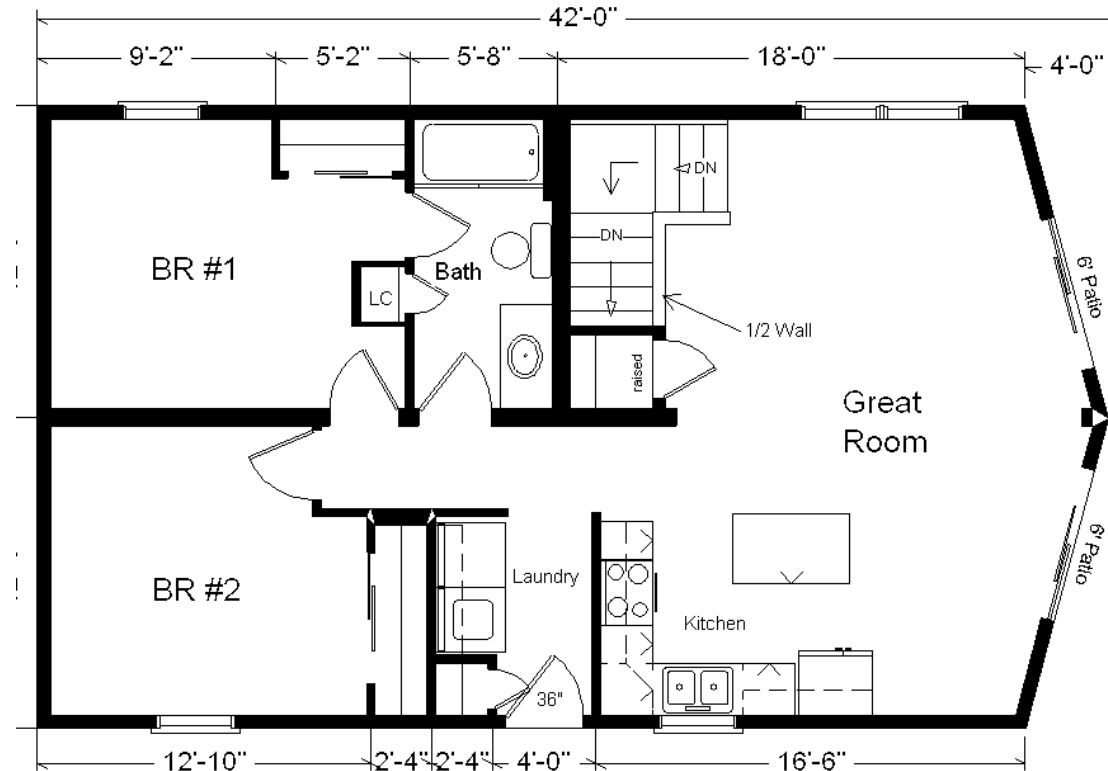

**Model #6**  
**42' Rustic Prow Ranch**  
 960 sq. ft.

*Design Homes, Inc.*

**Urbana, IA**  
 (#10486 -6-4)

<b>Base Price:</b>	<b>\$82,126.00</b>
<b>This Home Displays The Following Options:</b>	
Premium Color Siding	450.00
Window/Door Lineals	381.00
Steel Roofing	2,818.00
Crown Molding (17')	272.00
Par. Truss/R49/Vaulted Great Room	1,883.00
DHI Paddle Fan/Light (LR)	204.00
4 LED Can Lights on Dimmer (Kitchen)	285.00
Laundry Area w/Cabinets	750.00
ORB Bath Package	495.00
Recessed Medicine Cabinet	65.00
Vanity Drawer Base (VDDB)	226.00
6' Trapezoid Windows (x2)	1,382.00
6' Pella Patio Doors (x2)	1,784.00
Painted Exterior Door (1 side)	136.00
2nd Exterior Door Credit	-355.00

**Total With Options Shown: \$92,902.00**

Sept 2020

**Buy Display Model**  
**For:**  
**\$81,322.00!**  
 (Discounted 11,580 !)

**Color Information**  
 Spruce Siding, Almond Trim,  
 Clay Steel Roofing, Sav.  
 Wicker Lineals, White Bath,  
 Parchment Vanity, Truffle  
 Carpet, SS Sink, 91180  
 Vinyl, Pella Almond Sngl-  
 hung Vinyl Windows, Wheat  
 Cabinets, Pecan Oak Trim  
 and Doors, Black  
 Rangehood, Butterum  
 Granite Countertop, Tan  
 Exterior Door