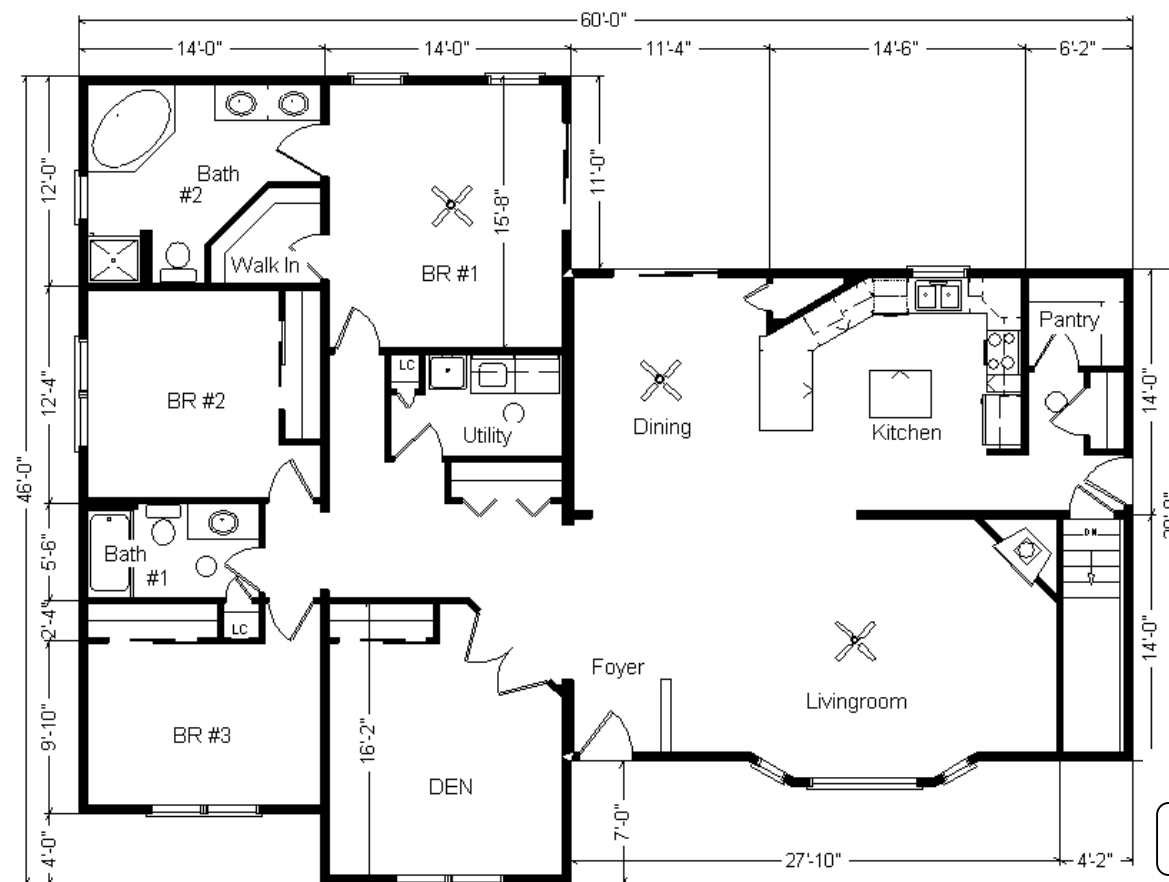

Base Price:	\$179,098.00
This Home Displays The Following Options:	
6/12 Roof Slope	3,724.00
Medium Gable	1,456.00
Premium Color Vinyl Siding	816.00
3.5" Window and Door Lineals	1,163.00
Pella Lifestyle Windows	4,406.00
Upgrade Carpet (Southwind)	2,101.00
Laminate Wood Flooring (Kit/Dining)	1,232.00
Gas Fireplace	5,600.00
Vaulted Ceilings (LR, DR, Kit.)	1,610.00
6 Panel Oak Doors (x11)	2,365.00
Interior French Doors w/Glass	1,185.00
Brushed Nickel Bathrooms	1,165.00
BN Pull-down Kitchen Faucet	235.00
Laundry Area w/Cherry Cabs.	1,220.00
Laundry Tub	149.00
Extra 3/4 Bath	2,450.00
Double Sink Vanity	725.00
Corner Whirlpool Tub	3,200.00
Recessed Medicine Cabinet (x2)	130.00
Vanity Base Drawers (x3)	396.00
Shower Door (Bath #1)	285.00
Cultured Granite Vanity Tops (both baths)	590.00
Seneca Ridge Cherry Cabinets (disc)	4,265.00
Deluxe Drawers & Plywood Ends	587.00
Lazy Susan	550.00
Custom Cabinets	301.00
Ceramic Tile Backsplash	350.00
Crown Molding Above Cabinets (22')	352.00
Mullion Glass Cabinet Door	128.00
Whirlpool Dishwasher (WDF310)	574.00
Paddle Fan/Light (x3)	530.00
Upgrade Kitchen Lighting	264.00
Hi-Definition Kit. Countertops	391.00
Quartz Kitchen Sink	332.00
36" Wide Snack Bar	40.00
Walk-Out Bay w/Proline Windows	4,925.00
Window Grilles (x7)	455.00
Suntubes (x3)	1,680.00
Upgrade Front Door (S684HRRN)	325.00
2 - 6' Pella Patio Doors	5,572.00

Total With Options Shown: \$236,922.00

Model #3
28x76 4-Sec Ranch
2128 sq. ft.

Design Homes, Inc.

Urbana, IA
(#10321 -4-4)

Sept. 2020

MN #BC146710

Color Information
Hearthstone Siding, White Corners, White Trim, Weatherwood Shingles, White Window Lineals, Bisque Baths, #431 Vanity Tops, Mascot Carpet, 91082 Vinyls, #839 KCC Laminate Flooring, Cherry Oak Trim & Doors, Black DW & Rangehood, White Pella Dble-hung Windows w/Cherry Stain Interiors, Golden Mascarella Countertop, Beige FP Front