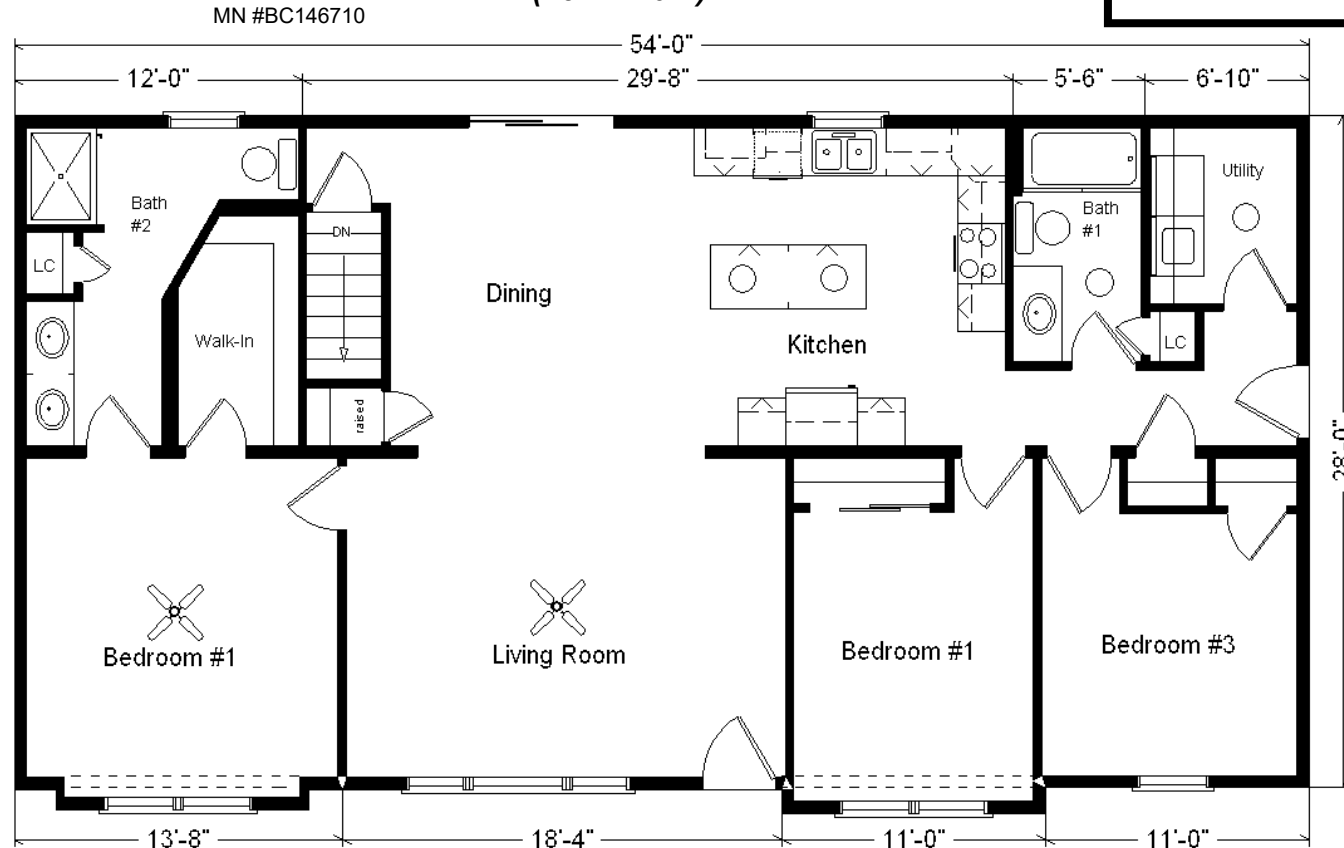

# Model #1

28x54 Ranch 1,530 sq. ft.

# Design Homes, Inc.

Urbana, IA  
(#9712 -0-4)

Appliances  
shown are optional  
and not included  
in the Total price.

<b>Base Price:</b>	<b>\$160,514.00</b>
<b>This Home Displays The Following Options:</b>	
6/12 Roof Slope	2,646.00
Double Gable	3,450.00
Medium Gable	1,456.00
2-1' Bump-out Rooms	1,718.00
Split-shake Siding Accents	858.00
Shutters	564.00
Peachtree Windows (disc.)	5,074.00
Window Grilles (GIA x 10)	1,030.00
Carpet Upgrade (Gorham)	709.00
Laminate Flooring (Foyer)	63.00
Vaulted Ceilings (LR, Din & Kit.)	1,444.00
6 Panel Oak Doors (x7)	1,785.00
Rubbed Bronze Bath Package	920.00
2 Paddle Fan/Lights	398.00
Wire for El. Range	175.00
Wire for Future DW	75.00
Wire for Future Microwave	75.00
Laundry Area w/Shelf	428.00
Extra 3/4 Bath	2,450.00
Double Sink Vanity	725.00
Shower Door (Bath#2)	575.00
Vanity Drawer Bases (x3)	396.00
Elongated Toilet (Bath #2)	62.00
Cultured Granite Vanity Tops	734.00
Recessed Medicine Cab. (Bath #1)	70.00
Tri-view Med. Cabinets (Bath #2)	420.00
Seneca Ridge Hickory Cabs. (disc)	4,150.00
5' of Extra Wall Cabinets	800.00
7' of Extra Base Cabinets	1,477.00
Custom Cabinets	442.00
Ceramic Tile Backsplash	595.00
Crown Molding (36")	720.00
Mullion Glass Door	161.00
Cast Iron Kit. Sink	499.00
Pull-out Kit. Faucet (K12177-BRZ)	195.00
Vented Rangehood to Exterior	200.00
Energy Star Ready	375.00
4 Suntubes	3,180.00
6' Peachtree Patio Door (disc.)	1,850.00

**Total With Options Shown: \$203,458.00**

Feb25 2025

**Color Information**  
 Nat. Clay Siding,  
 Cottage White Trim,  
 Driftwood Shingles,  
 Sav. Wicker  
 Northwoods accents,  
 Bisque Sink, Burgandy  
 Shutters, Natural Oak  
 Trim & Doors, Bisque  
 Baths, #430 Vanity  
 Tops, Stonedust  
 Carpet, 91088 Vinyl,  
 00158 Canyon Maple  
 Laminate Foyer, Ivory  
 Peachtree Dbl-hung  
 Windows w/clear Stain,  
 House Rock  
 Countertops,