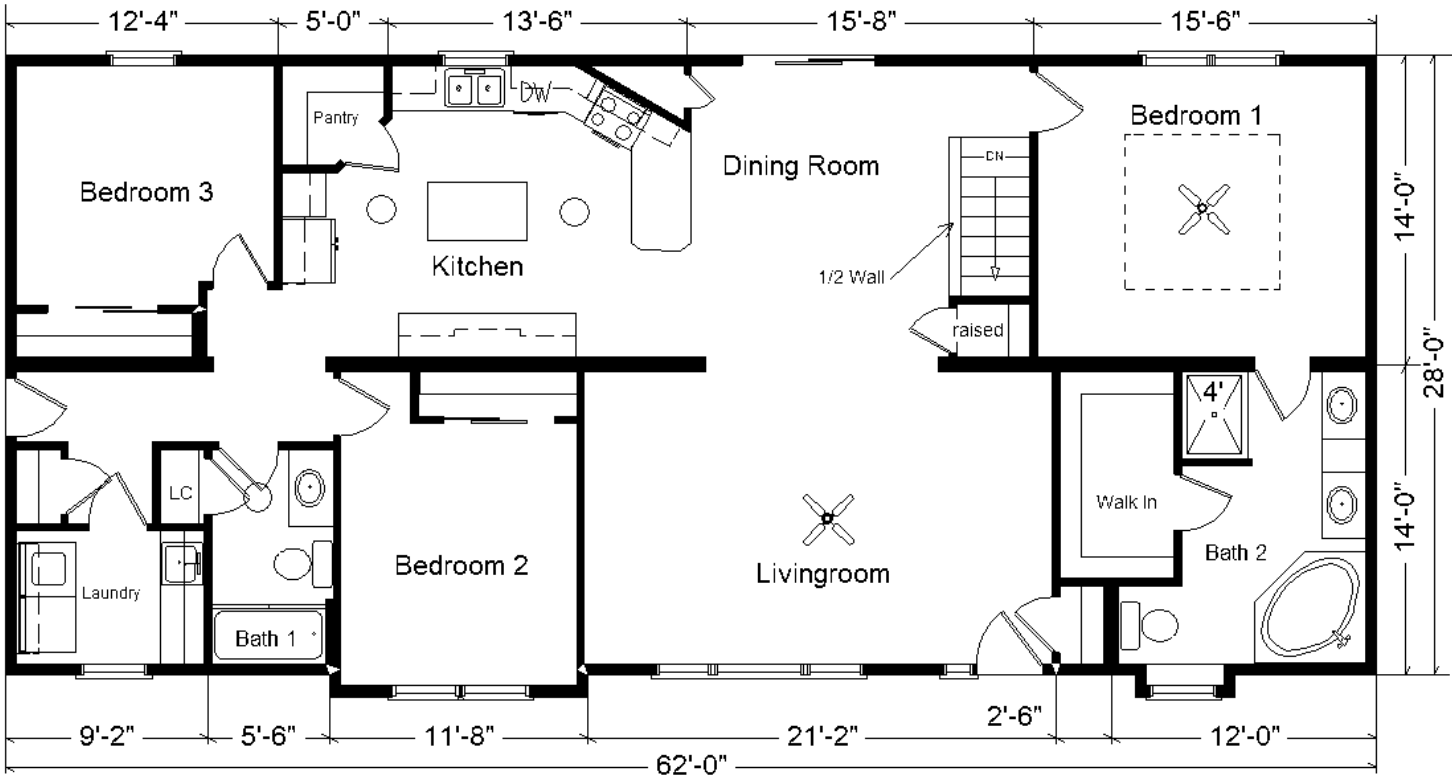

Model #5
28x62 Ranch
1,736 sq. ft.

Design Homes, Inc.

MN #BC146710 **Plover, WI** Feb26 2025
(#10731 -8-6)

Reverse Plan
w/Optional
Garage

Price Includes: Crane Setting, All Blueprints, R55 Ceilings, R21 Exterior Walls, Kohler Plumbing, Pella Windows, 200 Amp Service, All Applicable Tax and Much More!!

*See Sales Rep For Any Applicable Delivery Fees

Color Information
Hearthstone Siding, Almond Trim, Weatherwood Shingles, Tan Lineals, Bisque Baths, #430 & #250 Vanity Tops, Bark Carpet, 91135 Vinyls, CDL74-02 Cedar Chestnut Laminate, Saddle Oak Trim & Doors, Black Microwave, Pella Impervia Almond Dbl-hung Windows, Silver Lake Quartz Countertops, SS Sink w/BN Faucet, Pumpernickel Glaze Cabinets, Rubbed Bronze Hardware and Bath Package

Prices are Subject to Change