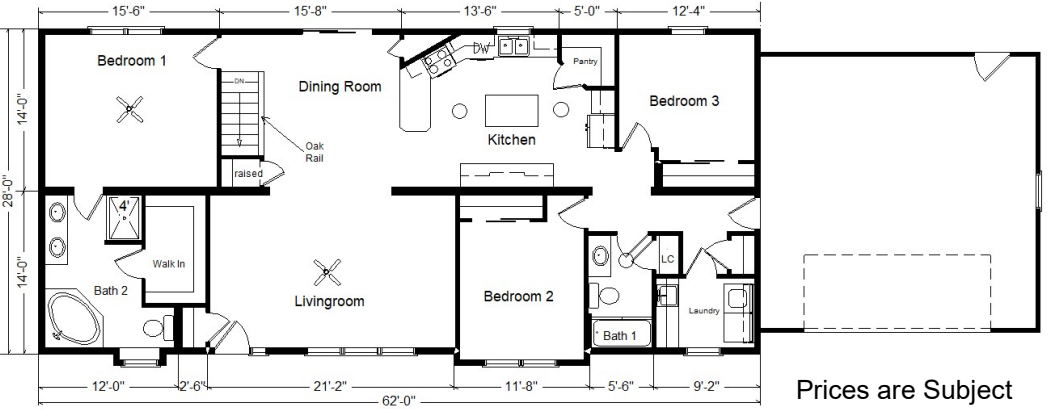

Model #5
28x62 Ranch
1,736 sq. ft.

Design Homes, Inc.

MN #BC146710 **Plover, WI** Feb26 2025
(#10731 -8-6)

Reverse Plan
w/Optional
Garage

Price Includes: Crane Setting, All Blueprints, R55 Ceilings, R21 Exterior Walls, Kohler Plumbing, Pella Windows, 200 Amp Service, All Applicable Tax and Much More!!

*See Sales Rep For Any Applicable Delivery Fees

Color Information
Hearthstone Siding, Almond Trim, Weatherwood Shingles, Tan Lineals, Bisque Baths, #430 & #250 Vanity Tops, Bark Carpet, 91135 Vinyls, CDL74-02 Cedar Chestnut Laminate, Saddle Oak Trim & Doors, Black Microwave, Pella Impervia Almond Dbl-hung Windows, Silver Lake Quartz Countertops, SS Sink w/BN Faucet, Pumpernickel Glaze Cabinets, Rubbed Bronze Hardware and Bath Package

Prices are Subject to Change