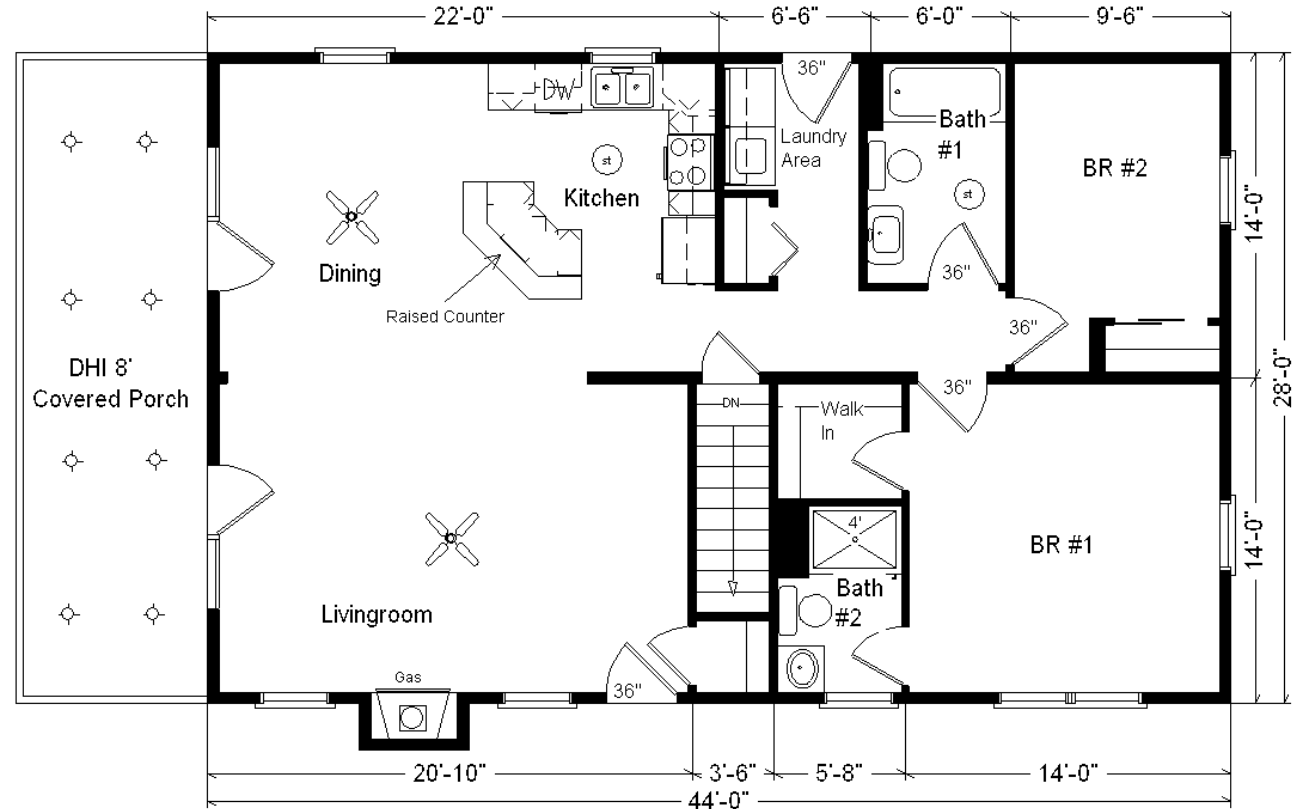

Total With Options Shown: $200,326.00

Model #3
28x44 Ranch
1,232 sq. ft.

Appliances shown are optional and not included in Total price.

Color Information
Timberstone Siding, Clay Trim, Weatherwood Shingles, Bisque Baths, Clove Carpet, SS Sink, DF9191 Vinyl, 188 Oak Laminate, Natural Oak Trim & Doors, Peachtree Desert Tan Dbl-hung Windows, SS Appliances, Jamocha Granite Countertop, Black FP Front, Cedar Composite Porch, #22 Ext. Door Color

Prices are Subject to Change

Design Homes, Inc.

Plover, WI
(#9815 -1-4)

Feb25 2025

MN #BC146710

Reverse Plan

Price Includes: Crane Setting, All Blueprints, R55 Ceilings, R21 Exterior Walls, Kohler Plumbing, Pella Windows, 200 Amp Service, All Applicable Tax and Much More!!
*See Sales Rep For Any Applicable Delivery Fees