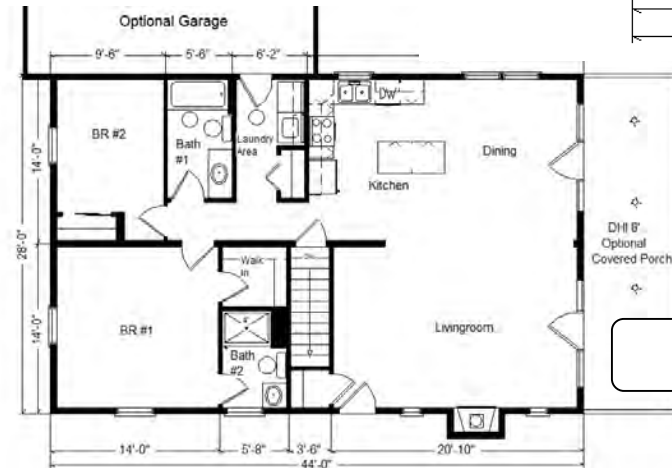

Total With Options Shown: $200,326.00

Model #3
28x44 Ranch
1,232 sq. ft.

Appliances shown are optional and not included in Total price.

Color Information
Timberstone Siding, Clay Trim, Weatherwood Shingles, Bisque Baths, Clove Carpet, SS Sink, DF9191 Vinyl, 188 Oak Laminate, Natural Oak Trim & Doors, Peachtree Desert Tan Dbl-hung Windows, SS Appliances, Jamocha Granite Countertop, Black FP Front, Cedar Composite Porch, #22 Ext. Door Color

Prices are Subject to Change

Design Homes, Inc.

Plover, WI
(#9815 -1-4)

Feb25 2025

MN #BC146710

Reverse Plan

Price Includes: Crane Setting, All Blueprints, R55 Ceilings, R21 Exterior Walls, Kohler Plumbing, Pella Windows, 200 Amp Service, All Applicable Tax and Much More!!
*See Sales Rep For Any Applicable Delivery Fees