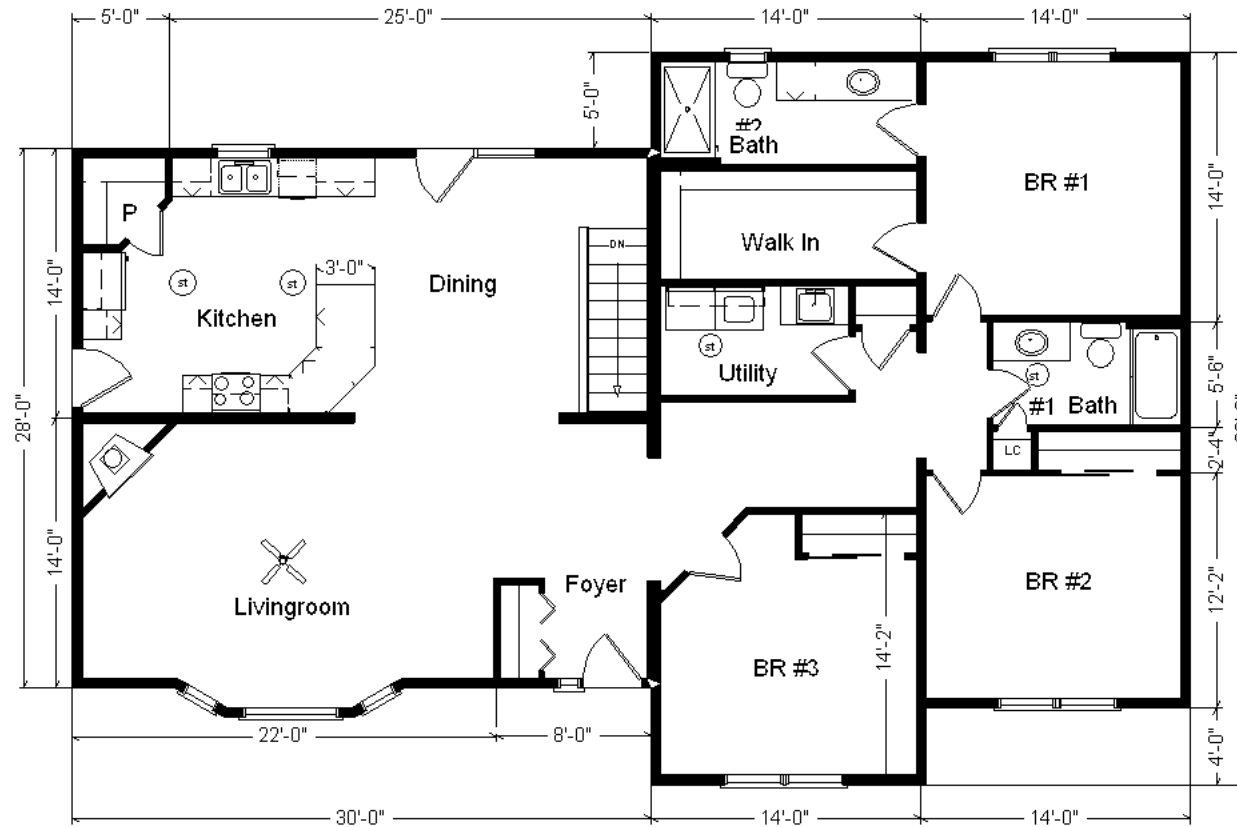

# Model #2

28x66 4-sec. Ranch 1,848 sq. ft.

Design Homes, Inc.

## Plover, WI

(#10229 -4-6)

Feb. 2020

<b>Base Price:</b>	<b>\$151,229.00</b>
<b>This Home Displays The Following Options:</b>	
6/12 Roof Slope	3,234.00
WeatherShield Windows	3,126.00
Medium Gable	1,456.00
Upgrade Carpet (Atwood)	951.00
Wood Laminate (BR #3 & Hallway)	1,092.00
Electric Fireplace	3,100.00
Vaulted Ceilings (LR, DR, Kit)	1,806.00
LP Smartside Siding (Olive)	7,007.00
Lineals on Doors and Windows	913.00
Paddle Fan Light (LR)	204.00
Snack Bar Lighting	146.00
Hi-Def Kit. Countertops	356.00
Ceramic Tile Backsplash	350.00
Cultured Granite Vanity Tops	531.00
Laundry Area w/Cabinets	750.00
SS Laundry Sink/Base Cabinet	659.00
Brushed Nickel Package	795.00
Extra 3/4 Bath	2,450.00
24" Vanity Linen Closet w/Shelf Kit	608.00
5' Shower	178.00
Vanity Drawer bases (x2)	264.00
Recessed Medicine Cabinet (x2)	130.00
Seneca Ridge Oak Cabinets (disc)	2,400.00
Deluxe Drawers and Plywood Ends	587.00
2' of Extra Base Cabinets	322.00
Custom Cabinets	208.00
Crown Molding (32')	512.00
36" Wide Kit. Snack Bar	66.00
Pull-out Kit. Faucet (K15160-CP)	146.00
Walk-out-Bay	4,708.00
Suntube (x4)	2,240.00
Upgrade Entry Door (S684TRC)	516.00
Sidelight 1/2 Glass (S692TRC)	997.00
6' WS French Swing Door	2,576.00

**Total With Options Shown: \$196,613.00**

**Color Information**  
 LP Olive Siding w/White Corners, White Trim, Driftwood Shingles, White Lineals, White Baths, 9511, 9510 & 91125 Vinyls, SS Kit. Sink, Natural Oak Trim & Doors, Black Vented Rangehood, Hole for Dishwasher, Seneca Ridge Oak Arch Natural Cabinets, Toasted Pecan Carpet, #188 Wood Laminate,, White WeatherShield Dbl-hung Windows w/Autumn Harvest Interiors, Antique Mascarello Countertop, Deco Beige FP Front