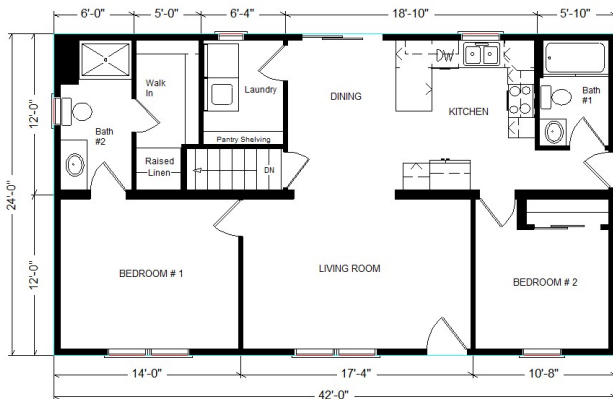

Model #9
42' Classic Ranch
 1,008 sq. ft.

Design Homes, Inc.

Prairie du Chien, WI
 (#10735 -8-6)

Base Price:	\$82,126.00
This Home Displays The Following Options:	
Large Gable	1,995.00
Window Lineals	472.00
Premium Color Vinyl Siding	530.00
DHI Fan/Light (x2)	326.00
Wire for Elec. Range	100.00
Vanity Drawer Base (VSB)	70.00
3/4 Bath	2,450.00
Bath Fans w/Heat (x2)	240.00
Recessed Medicine Cabinet (x2)	130.00
ORB Bath Hardware	795.00
Crown Molding (Kit Cabs.)	368.00
Vinyl Plank Floor (BR #1 Closet)	178.00
Vaulted Ceilings (LR,Kit,Din)	929.00
Laundry Area w/Hook-ups	428.00
Amana PTAC Hybrid Htg./Coolng	2900.00
6' Pella Patio Door (upcharge)	515.00
2 Extra Windows	440.00

Total With Options Shown: \$94,992.00

Price Includes:
 Delivery up to 200 miles from PdC, WI, Crane Work, All Blueprints, R55 Ceilings, R21 Exterior Walls, Kohler Plumbing, Pella Windows, 200 Amp Service, All Applicable Tax and Much More!!

Buy Display Model For:
\$85,053!
 (Discounted 9,939 !)

Reverse Plan w/Optional Garage

Sept 2020

MN #BC146710

Color Information
 Midnight Blue Siding, White Windows/Lineals, Moire Black Shingles, SS Sink, Pecan Oak Trim & Doors, Bisque Baths, #125 Vanity Tops, Flint Carpet, #68 Autumn Dusk LVP Flooring, Pella Whitel Sgl-hung Windows, Jamocho Granite Countertop