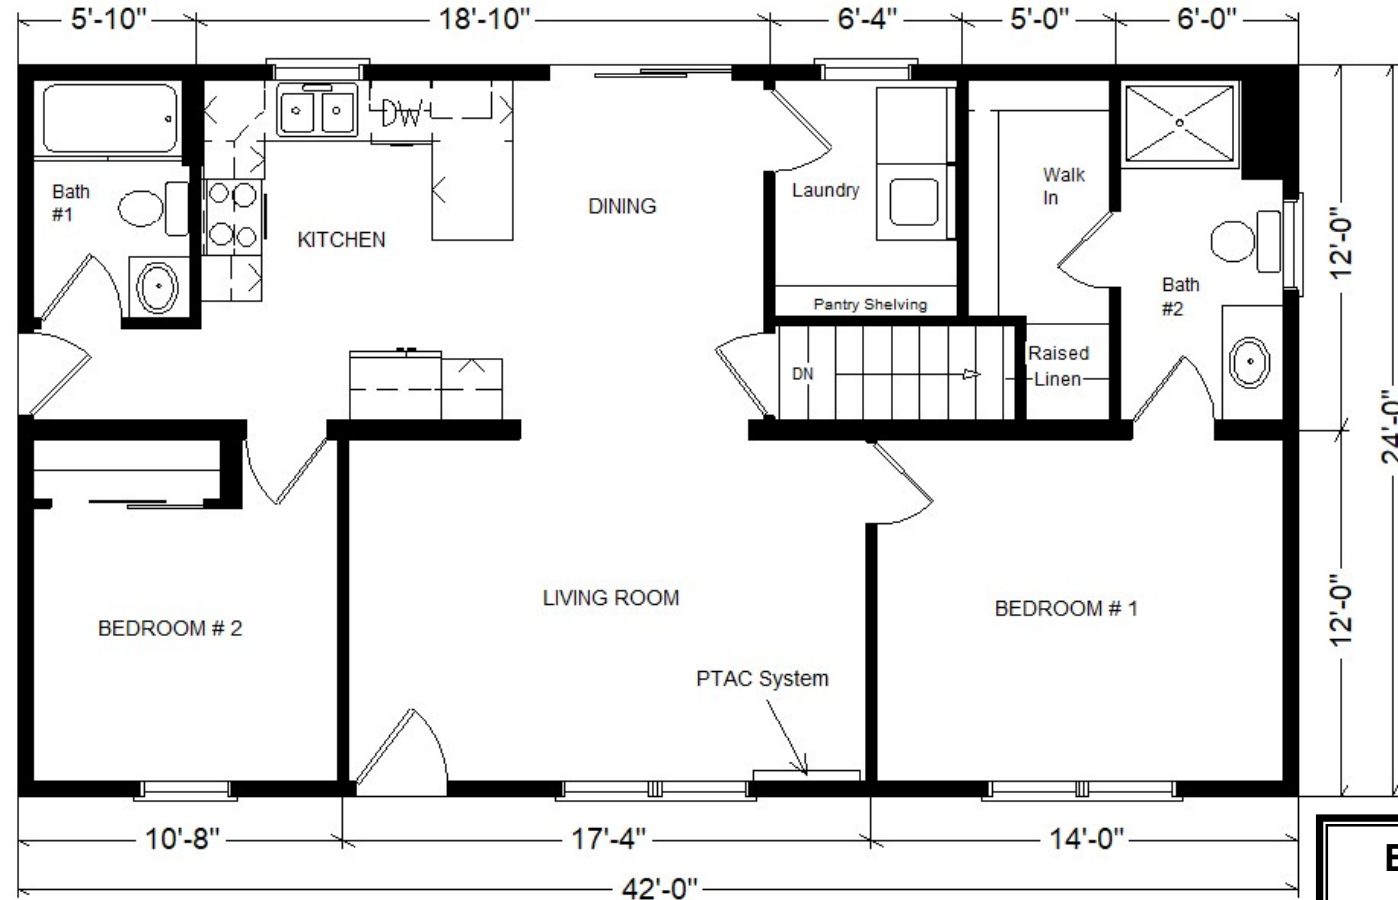

Model #9
42' Classic Ranch
 1,008 sq. ft.

Design Homes, Inc.

Prairie du Chien, WI
 (#10735 -8-6)

Base Price:	\$82,126.00
This Home Displays The Following Options:	
Large Gable	1,995.00
Window Lineals	472.00
Premium Color Vinyl Siding	530.00
DHI Fan/Light (x2)	326.00
Wire for Elec. Range	100.00
Vanity Drawer Base (VSB)	70.00
3/4 Bath	2,450.00
Bath Fans w/Heat (x2)	240.00
Recessed Medicine Cabinet (x2)	130.00
ORB Bath Hardware	795.00
Crown Molding (Kit Cabs.)	368.00
Vinyl Plank Floor (BR #1 Closet)	178.00
Vaulted Ceilings (LR,Kit,Din)	929.00
Laundry Area w/Hook-ups	428.00
Amana PTAC Hybrid Htg./Coolng	2900.00
6' Pella Patio Door (upcharge)	515.00
2 Extra Windows	440.00

Total With Options Shown: \$94,992.00

Price Includes:
 Delivery up to 200 miles from PdC, WI, Crane Work, All Blueprints, R55 Ceilings, R21 Exterior Walls, Kohler Plumbing, Pella Windows, 200 Amp Service, All Applicable Tax and Much More!!

Buy Display Model For:
\$85,053!
 (Discounted 9,939 !)

Reverse Plan w/Optional Garage

Sept 2020

MN #BC146710

Color Information
 Midnight Blue Siding, White Windows/Lineals, Moire Black Shingles, SS Sink, Pecan Oak Trim & Doors, Bisque Baths, #125 Vanity Tops, Flint Carpet, #68 Autumn Dusk LVP Flooring, Pella Whitel Sgl-hung Windows, Jamocho Granite Countertop