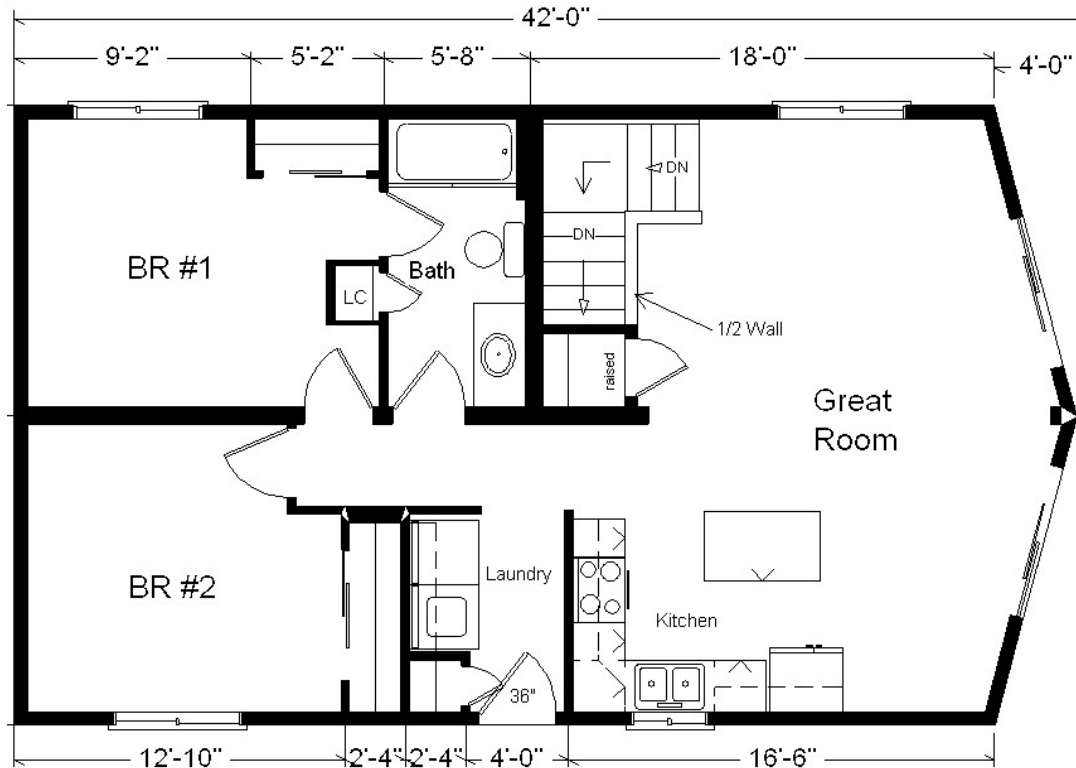

Model #2
42' Rustic Prow Ranch
 960 sq. ft.

Design Homes, Inc.

Prairie du Chien, WI
 (#10440 -5-6)

Base Price:	\$82,126.00
This Home Displays The Following Options:	
LP Siding (Mahogany)	5,121.00
Steel Roofing	2,818.00
Carpet Upgrade (Go Softly)	959.00
Benton Umber Birch Cabinets	2,858.00
Java Bean Oak Trim and Doors	500.00
Par.Truss/R49/Vaulted Great Room	1,883.00
Wire for Electric Range	100.00
Laundry Area w/BB Cabinets	985.00
Recessed Medicine Cabinet	65.00
Kohler Pull-down Faucet	215.00
6' Trapezoid Windows (x2)	1,154.00
6' Visions Patio Doors (x2)	1,784.00
Painted Exterior Door (1 side)	136.00
2nd Exterior Door Credit	-365.00
Total With Options Shown:	\$100,339.00

Sept. 2020

MN #BC146710

This Display Home Is Sold

MN #BC146710

Price Includes: Delivery up to 200 miles from PdC, WI, Crane Work, All Blueprints, R55 Ceilings, R21 Exterior Walls, Kohler Plumbing, Pella Windows, 200 Amp Service, All Applicable Tax and Much More!!