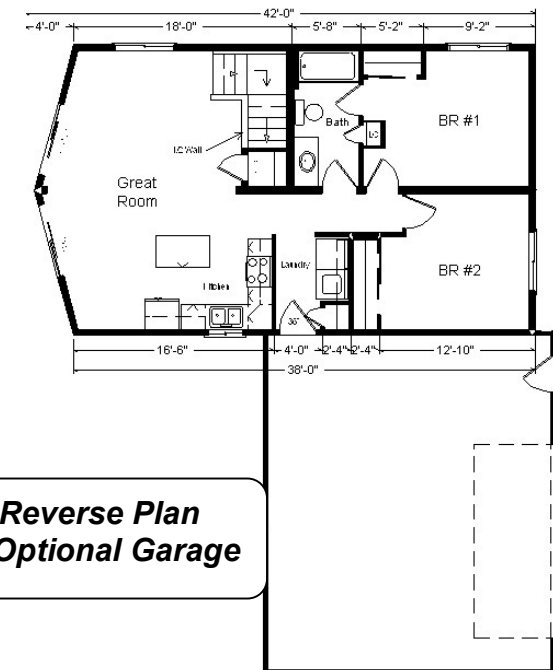

Reverse Plan w/Optional Garage