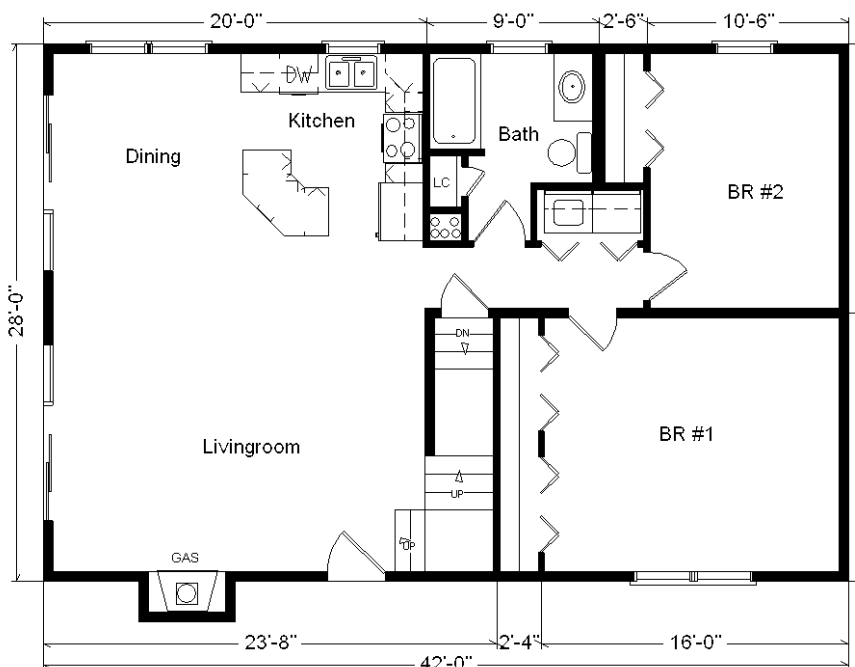

Model #10

FINISHED LOFT

28 X 42 1460 sq. ft.

Design Homes, Inc.

Prairie du Chien, WI
 (#9748 -1-3)

Nov. 2020

Base Price:	\$162,581.00
This Home Displays The Following Options:	
Peachtree Wood Windows (disc.)	1,928.00
Vinyl Log Siding	8,963.00
Gas Fireplace	5,600.00
Outside Chimney Chase	1,350.00
Laundry Area w/Cabinets	750.00
Ceramic Tile Backsplash	350.00
Spring Valley Oak Cabinets (disc.)	1,305.00
Cedar Railing (no longer available)	1,320.00
Microwave (WMH1163)	354.00
Dishwasher (DU850)	504.00
Pull-out Kit. Faucet (K12177-BRZ)	195.00
Vanity Drawer Base	132.00
Rubbed Bronze Package	495.00
Wire for Electric Range	100.00
2 Paddle Fan/Lights	326.00
Painted Front Door	136.00
2-9' Peachtree Fr. Sliders	6,458.00
2-9' Peachtree Trapezoid Windows	5,612.00
Energy Star Ready	375.00

Total With Options Shown: \$198,834.00

Price Includes: Delivery up to 200 miles from PdC, WI, Crane Work, All Blueprints, R50 Ceilings, R21 Exterior Walls, Kohler Plumbing, Pella Windows, 200 Amp Service, All Applicable Tax and Much More!!

This Display Home Is Sold

Reversed Plan...