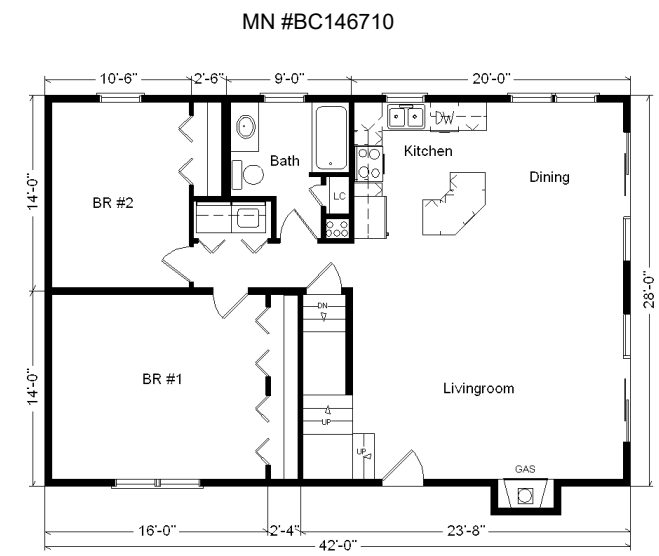

Color Information
AC Vinyl Log Siding, Green Trim, Hunter Green Shingles, Bisque Bath, Coffee House Carpet, 9191 Vinyls, Nutmeg Oak Trim Doors, Black DW & Microwave, Green Peachtree Dbl-hung Windows, Mocha Travertine Countertop, Black FP Front

This Display Home Is Sold