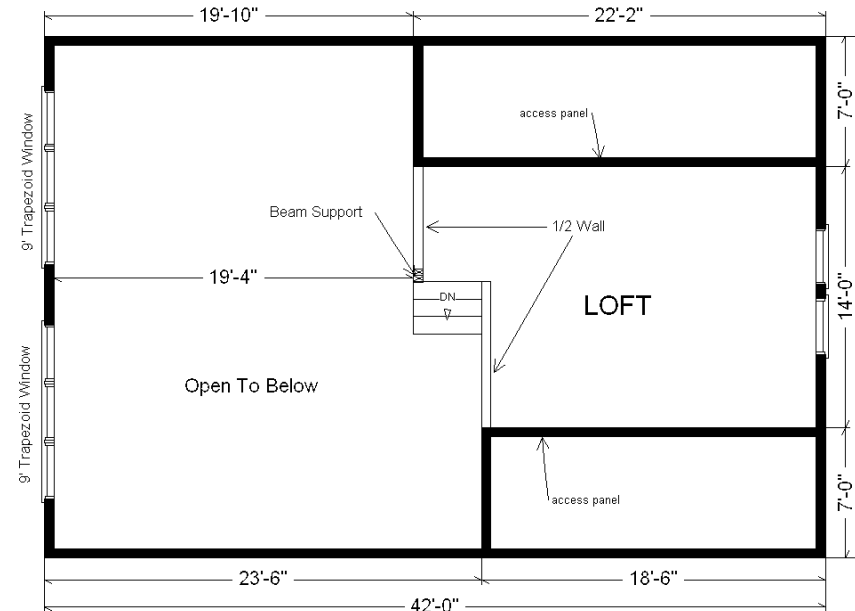

Model #10

FINISHED LOFT

28 X 42 1460 sq. ft.

Design Homes, Inc.

Prairie du Chien, WI
 (#9748 -1-3)

Nov. 2020

Base Price:	\$162,581.00
This Home Displays The Following Options:	
Peachtree Wood Windows (disc.)	1,928.00
Vinyl Log Siding	8,963.00
Gas Fireplace	5,600.00
Outside Chimney Chase	1,350.00
Laundry Area w/Cabinets	750.00
Ceramic Tile Backsplash	350.00
Spring Valley Oak Cabinets (disc.)	1,305.00
Cedar Railing (no longer available)	1,320.00
Microwave (WMH1163)	354.00
Dishwasher (DU850)	504.00
Pull-out Kit. Faucet (K12177-BRZ)	195.00
Vanity Drawer Base	132.00
Rubbed Bronze Package	495.00
Wire for Electric Range	100.00
2 Paddle Fan/Lights	326.00
Painted Front Door	136.00
2-9' Peachtree Fr. Sliders	6,458.00
2-9' Peachtree Trapezoid Windows	5,612.00
Energy Star Ready	375.00

Total With Options Shown: \$198,834.00

Price Includes: Delivery up to 200 miles from PdC, WI, Crane Work, All Blueprints, R50 Ceilings, R21 Exterior Walls, Kohler Plumbing, Pella Windows, 200 Amp Service, All Applicable Tax and Much More!!

This Display Home Is Sold

Reversed Plan...