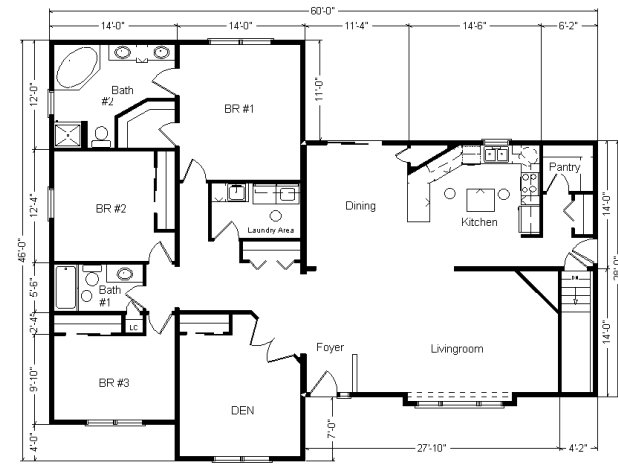

Buy Display Model For: $181,914.00!
(Discounted 32,520 !)

Price Includes: Delivery of display home up to 100 miles, Crane Work, All Blueprints, R55 Ceilings, R21 Exterior Walls, Kohler Plumbing, Pella Windows, 200 Amp Service, All Applicable Tax and Much More!!

Sept. 2020

Color Information
Hearthstone Siding, Clay Northwood Shake Accents, White Trim, White Lineals, Weathered Wood Shingles, White Baths, Car. Parchment Vanities, Wheat Carpet, 91180 Vinyls, Saddle Oak Trim & Doors, Pella White Dgl-hung Windows, Black Microwave, Crema Mascarello Countertop, SS Sink

Reverse Plan