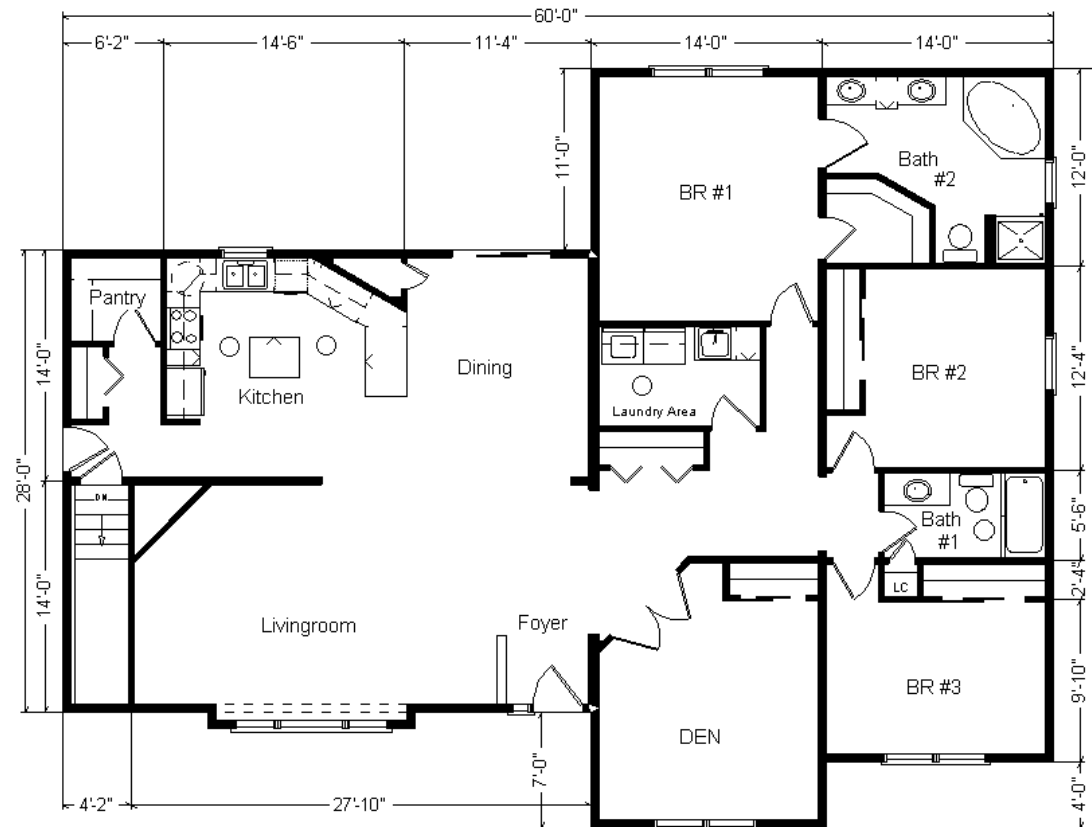

Model #6

28x76 4-Sec Ranch 2,128 sq. ft.

Design Homes, Inc.

Missouri Valley, IA

(#10442 - 5 4)

Base Price:	\$179,098.00
This Home Displays The Following Options:	
6/12 Roof Slope	3,724.00
Medium Gable	1,456.00
1' Bump-out LR Window	859.00
Premium Color Vinyl Siding	702.00
Northwoods Shake Siding Accents	999.00
Pella Vinyl Dbl-hung Windows	1,618.00
Window Lineals	708.00
Vaulted Ceilings (LR, DR, Kitchen)	1,610.00
Upgrade Carpets (Go Softly)	1,479.00
Interior French Doors w/Glass	1,185.00
Brushed Nickel Bath Fixtures	1,165.00
Extra 3/4 Bath	2,450.00
Laundry Area w/Cabinets	750.00
Laundry Sink/Cabinets	1,154.00
Double Sink Vanity	725.00
Corner Whirlpool Tub	3,200.00
Vanity Base Drawers (x3)	396.00
Vanity Super Cabinet (PSC1590)	1,199.00
Recessed Medicine Cabinet (x2)	130.00
Saybrooke Birch Cabinets	2,858.00
Select Option w/FX Drawers (Kitchen)	567.00
Lazy Susan	527.00
Ceramic Tile Backsplash	350.00
Crown Molding Above Kit Cabinets (21')	336.00
Hi Definition Kit. Countertops	371.00
Kohler Pull-down Kit. Faucet	235.00
Whirlpool Microwave (WMH310)	354.00
Suntube (x4)	2,240.00
Sidelight (S692)	772.00
Upgrade Front Door (S684HRR)	325.00
Pella 6' Sliding Patio Door	892.00

Total With Options Shown: \$214,434.00

Buy Display Model For: \$181,914.00!
(Discounted 32,520 !)

Price Includes: Delivery of display home up to 100 miles, Crane Work, All Blueprints, R55 Ceilings, R21 Exterior Walls, Kohler Plumbing, Pella Windows, 200 Amp Service, All Applicable Tax and Much More!!