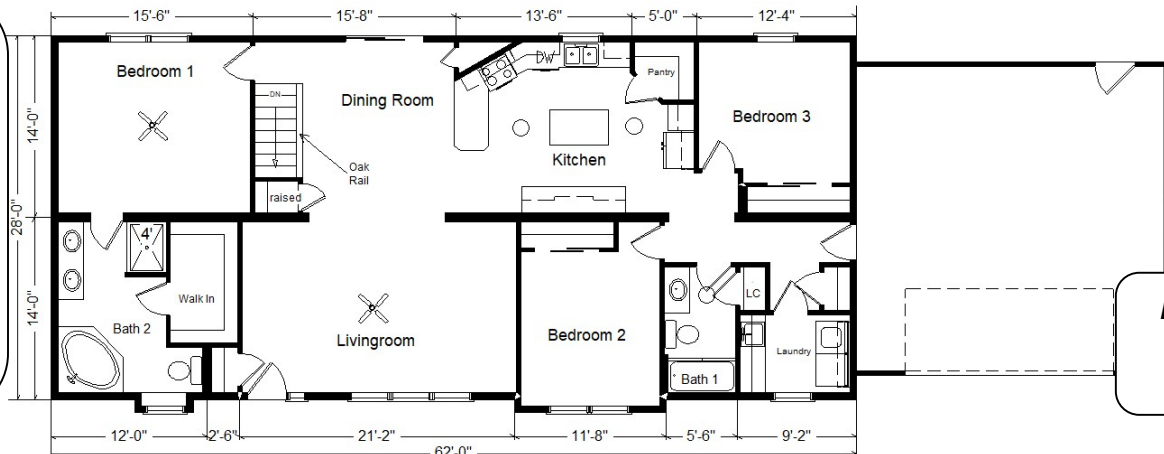

Prices are Subject to Change

Reverse Plan W/Optional Garage