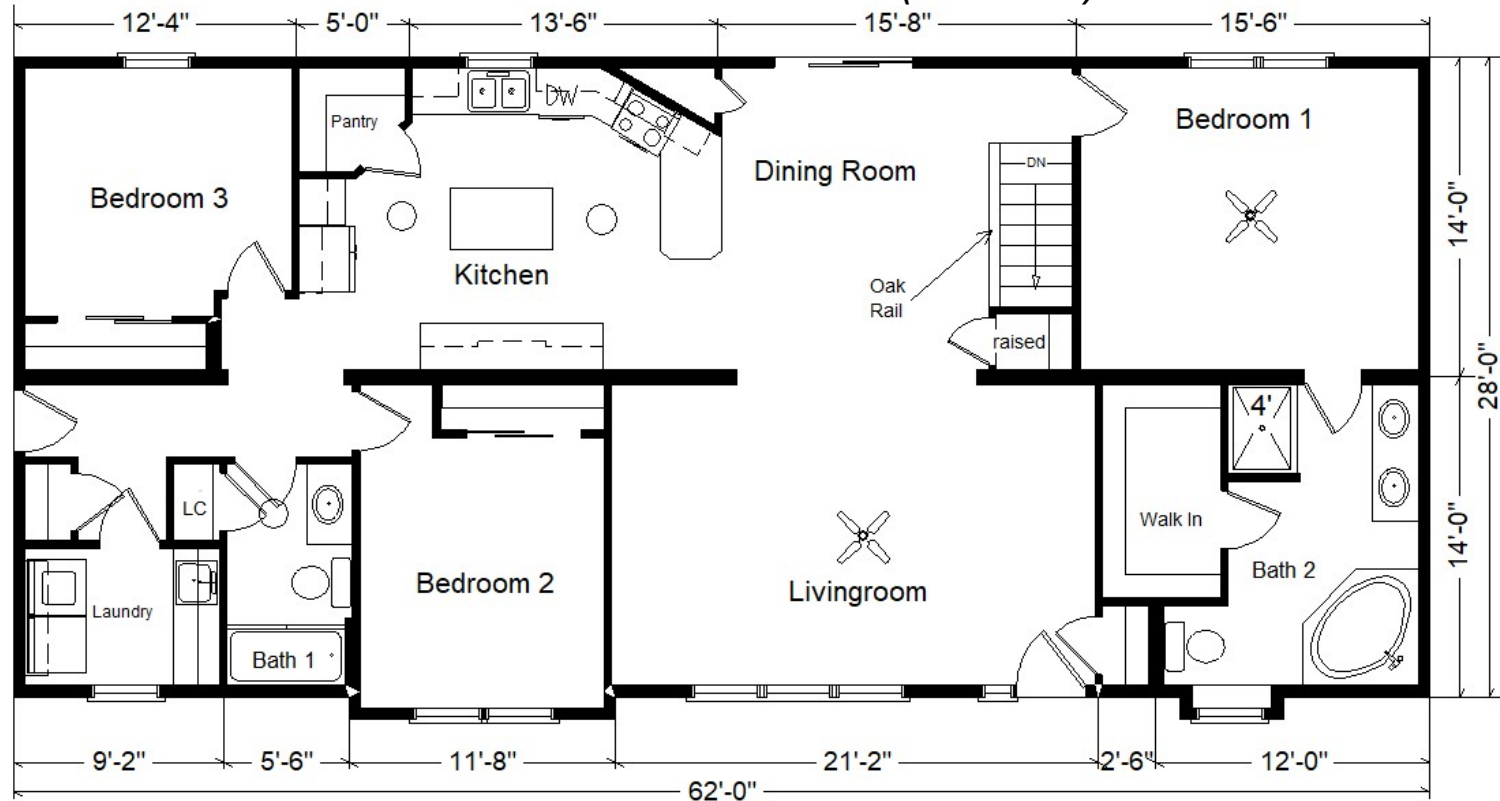

Model #3
28x62 Ranch
1,736 sq. ft.

Design Homes, Inc.

Medford, MN
(#10826 -8-6)

MN #BC146710

March 2025

Color Information

Midnight Blue Siding w/White Corners, White Trim, Black Shingles, White Lineals, White Baths, #150 Vanity Tops, Dunes Carpet, #47 LVF Flooring, ERH5302A Deep Java Wood Flooring, U6040-L SS Sink, Java Bean Oak Trim & Doors, Black Vented Rangehood, Pella Lifestyle White Dbl-hung Windows w/Dark Mahogany Interiors, Indian Pearl Quartz Countertops, Korbett Flagstone Cabinets, Brushed Nickel Hardware Package