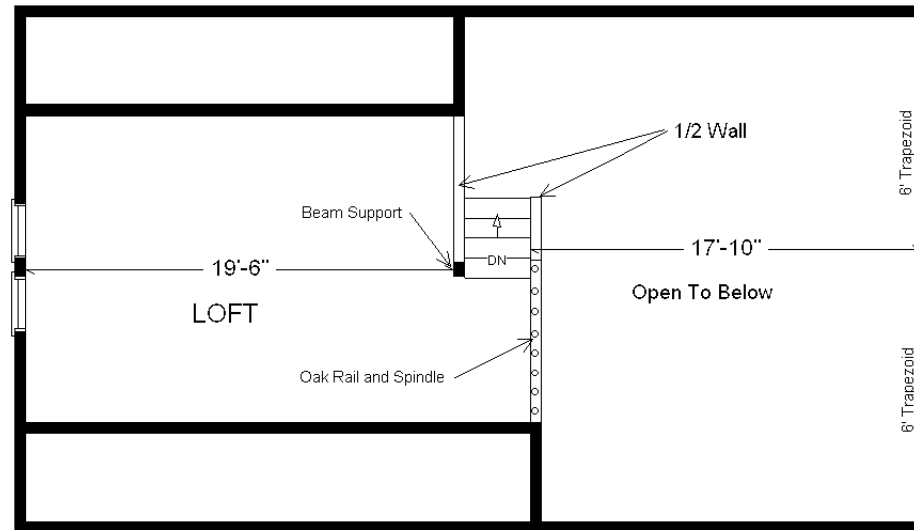

Model #1

24x42 Rustic Loft 1,260 sq. ft.
From Design Homes New Rustic Line!

Design Homes, Inc.

Greenwood, NE
 (#10469-6-6)

Base Price: \$125,550.00

This Home Displays The Following Options:

LP Smartside Siding (1502 sf)	4,653.00
3.5" Window Lineals	492.00
3.5" Door Lineals	305.00
Carpet Upgrade (E. Nice)	1,502.00
2 DHI Paddle Fan Lights	367.00
Laundry Area w/ H. Birch Cabinets	1,105.00
ORB Bath Option	495.00
Vanity Base Drawers (VDDDB)	226.00
Cultured Granite Vanity Top	295.00
Hi-definition Kit. Countertops	263.00
Swan Quartz Kitchen Sink	332.00
Pull-down Kohler Kit. Faucet (ORB)	235.00
Harrison Rustic Birch Cabinets	3,500.00
Select Cabinet Option	550.00
Custom Cabinets	268.00
Mullion Glass Cab. Door	128.00
Prefinished Oak Railing	490.00
2 - 6' Pella Trapezoid Windows	5,014.00
Pella Proline Windows	2,767.00
2 - 6' Pella Fr. Swing Patio Doors	6,680.00
Upgrade Front Door (SS684TRC)	1,149.00
2nd Exterior Door Credit	-355.00

Total With Options Shown: \$156,011.00

Zone 3

**Buy Display Model
 For:
 \$141,970
 (discounted 14,041!)**

Color Information

Seal LP Siding, Clay Trim, Clay Lineals, Driftwood Shingles, White Bath, #430 Vanity Top, Bamboo Carpet, 91181 Vinyls, Nero Sink, Pecan Oak Trim & Doors, Autumn Stained Cabinets, Black Unvented Rangehood, Tan Vision Casement Windows, Pecan Pine Car Siding on Ceiling & Walls, Golden Mascarello Countertop, ORB Hardware & Baths