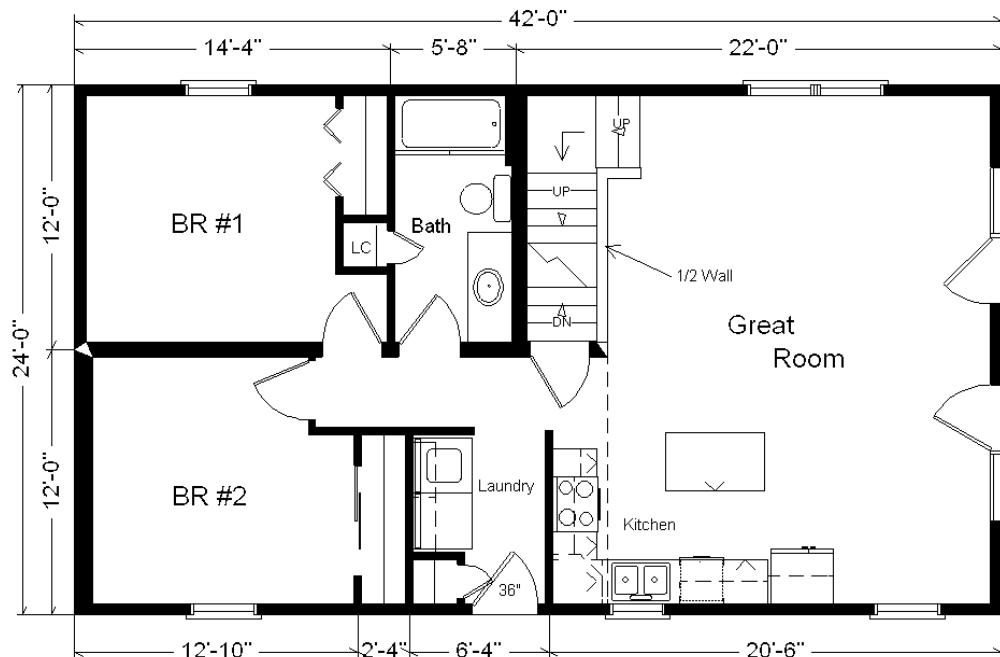

Model #1

24x42 Rustic Loft 1,260 sq. ft.
From Design Homes New Rustic Line!

Design Homes, Inc.

Greenwood, NE
 (#10469-6-6)

Base Price: \$125,550.00

This Home Displays The Following Options:

LP Smartside Siding (1502 sf)	4,653.00
3.5" Window Lineals	492.00
3.5" Door Lineals	305.00
Carpet Upgrade (E. Nice)	1,502.00
2 DHI Paddle Fan Lights	367.00
Laundry Area w/ H. Birch Cabinets	1,105.00
ORB Bath Option	495.00
Vanity Base Drawers (VDDDB)	226.00
Cultured Granite Vanity Top	295.00
Hi-definition Kit. Countertops	263.00
Swan Quartz Kitchen Sink	332.00
Pull-down Kohler Kit. Faucet (ORB)	235.00
Harrison Rustic Birch Cabinets	3,500.00
Select Cabinet Option	550.00
Custom Cabinets	268.00
Mullion Glass Cab. Door	128.00
Prefinished Oak Railing	490.00
2 - 6' Pella Trapezoid Windows	5,014.00
Pella Proline Windows	2,767.00
2 - 6' Pella Fr. Swing Patio Doors	6,680.00
Upgrade Front Door (SS684TRC)	1,149.00
2nd Exterior Door Credit	-355.00

Total With Options Shown: \$156,011.00

Zone 3

**Buy Display Model
 For:
 \$141,970
 (discounted 14,041!)**

Color Information

Seal LP Siding, Clay Trim, Clay Lineals, Driftwood Shingles, White Bath, #430 Vanity Top, Bamboo Carpet, 91181 Vinyls, Nero Sink, Pecan Oak Trim & Doors, Autumn Stained Cabinets, Black Unvented Rangehood, Tan Vision Casement Windows, Pecan Pine Car Siding on Ceiling & Walls, Golden Mascarello Countertop, ORB Hardware & Baths