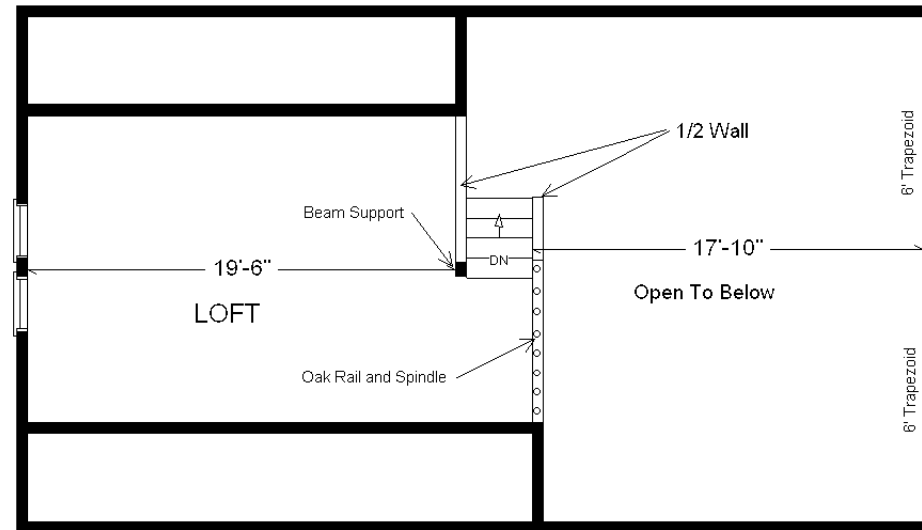

Former Model #6

Rustic Loft 1,260 sq. ft.

*ALL Rustic Loft Orders Are Subject To Approval

Design Homes, Inc.

Fond du Lac, WI
(#10443-5-6)

**Price Includes: Crane Setting,
All Blueprints, R50 Ceilings,
R21 Exterior Walls, Kohler
Plumbing, Pella Windows,
Knotty Pine For Ceilings and
End Walls, 200 Amp Service,
All Applicable Tax and Much
More!!**

**Flooring and Oak Railing for
Loft area/steps Purchased and
Installed By Buyer.**

***See Sales Rep For Any
Applicable Delivery Fees and
Full List of Finish/Service Work
Done By Buyer**

**Display
Home Has
Been
Removed**

April 2025

MN #BC146710