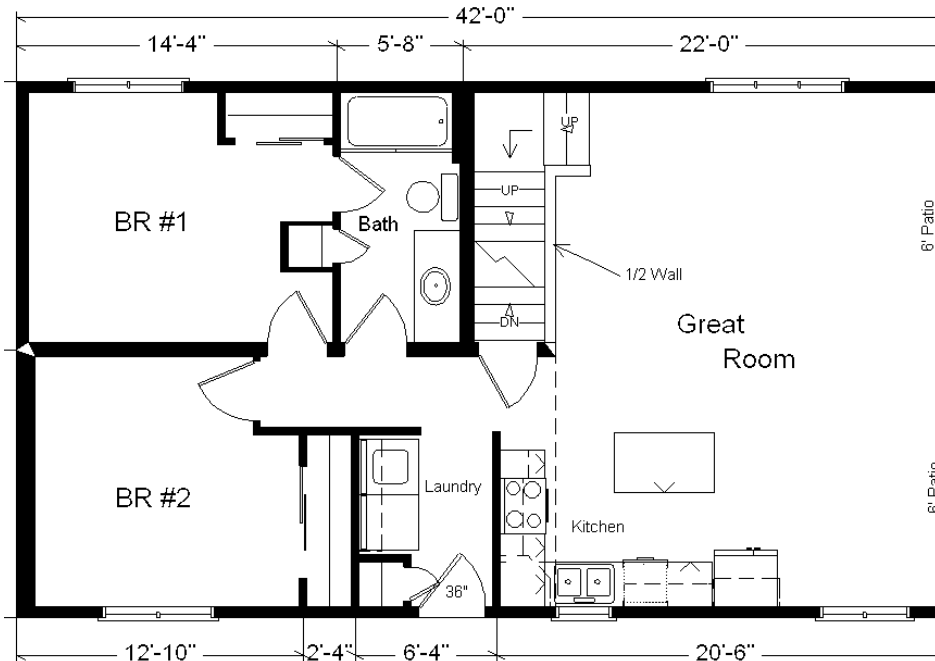

Former Model #6

Rustic Loft 1,260 sq. ft.

*ALL Rustic Loft Orders Are Subject To Approval

Design Homes, Inc.

Fond du Lac, WI
(#10443-5-6)

**Price Includes: Crane Setting,
All Blueprints, R50 Ceilings,
R21 Exterior Walls, Kohler
Plumbing, Pella Windows,
Knotty Pine For Ceilings and
End Walls, 200 Amp Service,
All Applicable Tax and Much
More!!**

**Flooring and Oak Railing for
Loft area/steps Purchased and
Installed By Buyer.**

***See Sales Rep For Any
Applicable Delivery Fees and
Full List of Finish/Service Work
Done By Buyer**

**Display
Home Has
Been
Removed**