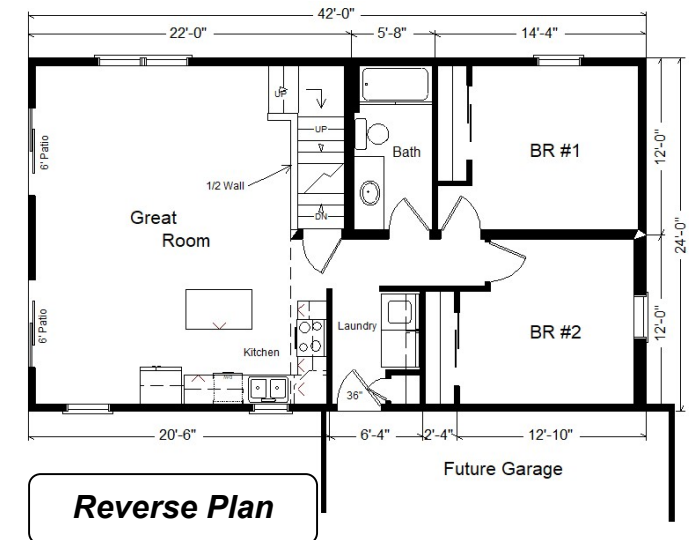

Former Model #6

Rustic Loft 1,260 sq. ft.

*ALL Rustic Loft Orders Are Subject To Approval

Design Homes, Inc.

Fond du Lac, WI
(#10443-5-6)

**Price Includes: Crane Setting,
All Blueprints, R50 Ceilings,
R21 Exterior Walls, Kohler
Plumbing, Pella Windows,
Knotty Pine For Ceilings and
End Walls, 200 Amp Service,
All Applicable Tax and Much
More!!**

**Flooring and Oak Railing for
Loft area/steps Purchased and
Installed By Buyer.**

***See Sales Rep For Any
Applicable Delivery Fees and
Full List of Finish/Service Work
Done By Buyer**

**Display
Home Has
Been
Removed**