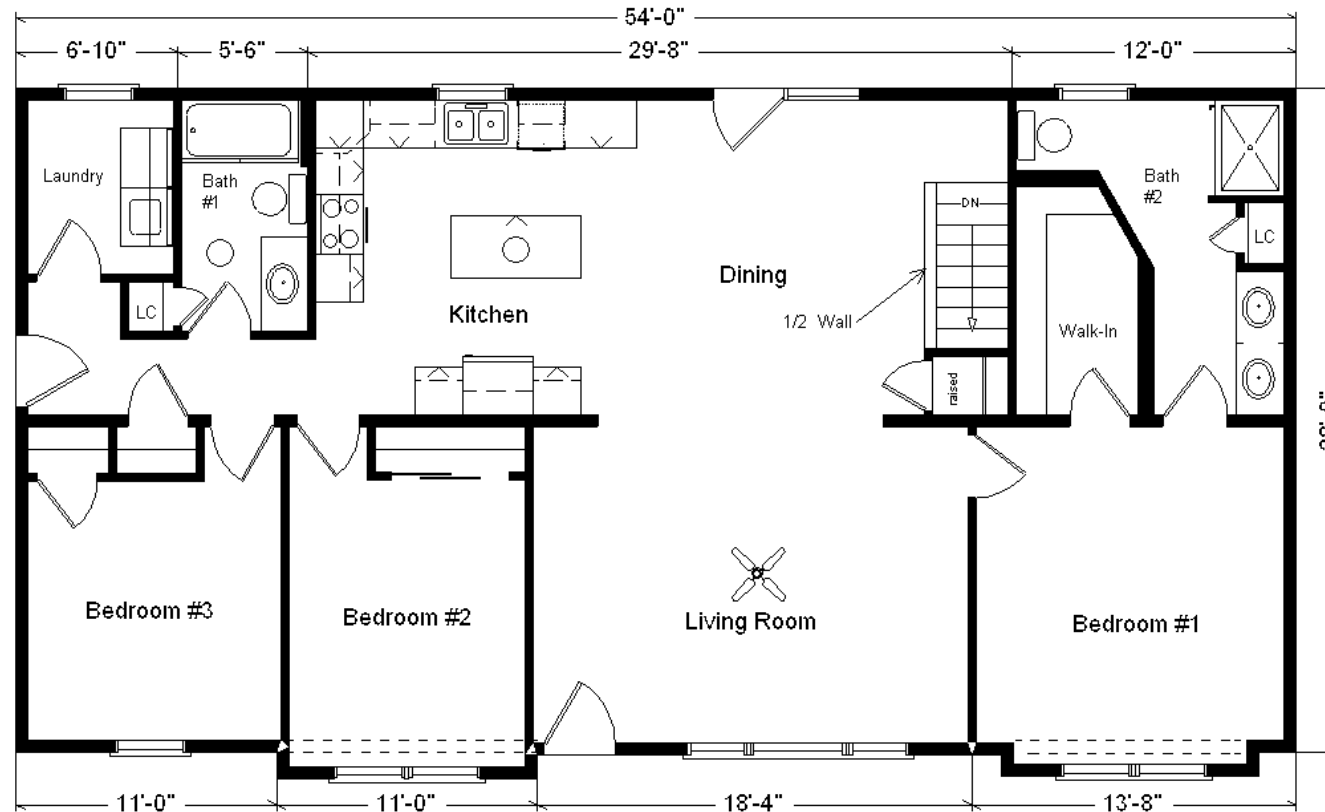

Model #3

28x54 Ranch 1,530 sq. ft.

Design Homes, Inc.

Fond du Lac, WI

(#10424-5-4)

Base Price:	\$123,094.00
This Home Displays The Following Options:	
6/12 Roof Slope	2,646.00
Double Gable	2,358.00
Medium Gable	1,456.00
2-1' Bump-out Rooms	1,718.00
LP Smartside Siding	6,181.00
Window Lineals	649.00
Vaulted Ceilings (LR, Din & Kit.)	1,444.00
Upgrade Carpets (Southwind)	1,183.00
Paddle Fan Light (LR)	204.00
Laundry Area w/shelf	428.00
Extra 3/4 Bath	2,450.00
Double Sink Vanity	725.00
Cultured Granite Vanity Top (Bath #2)	354.00
Shower Door (Bath#2)	285.00
Vanity Drawer Bases (x3)	334.00
Recessed Medicine Cabinets (x2)	130.00
Dryden Rustic Birch Cabinets (disc.)	4,020.00
6' of Extra Wall Cabinets	1,056.00
7' of Extra Base Cabinets	1,575.00
2-24" Drawer Bases	92.00
Custom Cabinets	640.00
Crown Molding (39')	585.00
Mullion Glass Door	128.00
Hi Macs Kitchen Countertop	5,397.00
Kohler Pull-down Kit. Faucet (BRZ)	235.00
Ceramic Tile Backsplash	350.00
Upgrade Front Door (S684TRC)	516.00
2 Suntubes	1,120.00
Pella Proline Windows	5,235.00
6' Proline Fr. Swing Patio Door	3,440.00

Total With Options Shown: \$170,028.00

Sept. 2020

Color Information
 LP Smokey Ash Siding,
 White Trim, Driftwood
 Shingles, White Window
 Lineals, Acrylic White
 Sink, No Shutters,
 Saddle Oak Trim, Doors,
 Windows and Cabinets,
 Bisque Baths, Parchment
 Vanity Top Bath #1, #430
 Beige C. Granite Vanity
 Top Bath #2, Mascot
 Carpet, 91180 Vinyl,
 ORB Hardware, White
 Pella Dbl-hung Windows,
 SS Rangehood, #G42
 Venetian Sand
 Countertop

MN #BC146710

Price Includes: Delivery of display home up to 100 miles, Crane Work, All Blueprints, R55 Ceilings, R21 Exterior Walls, Kohler Plumbing, Pella Windows, 200 Amp Service, All Applicable Tax and Much More!!

Buy Display Model For: \$148,255.00! (Discounted 21,773 !)

CUSTOM Drape Packages available!