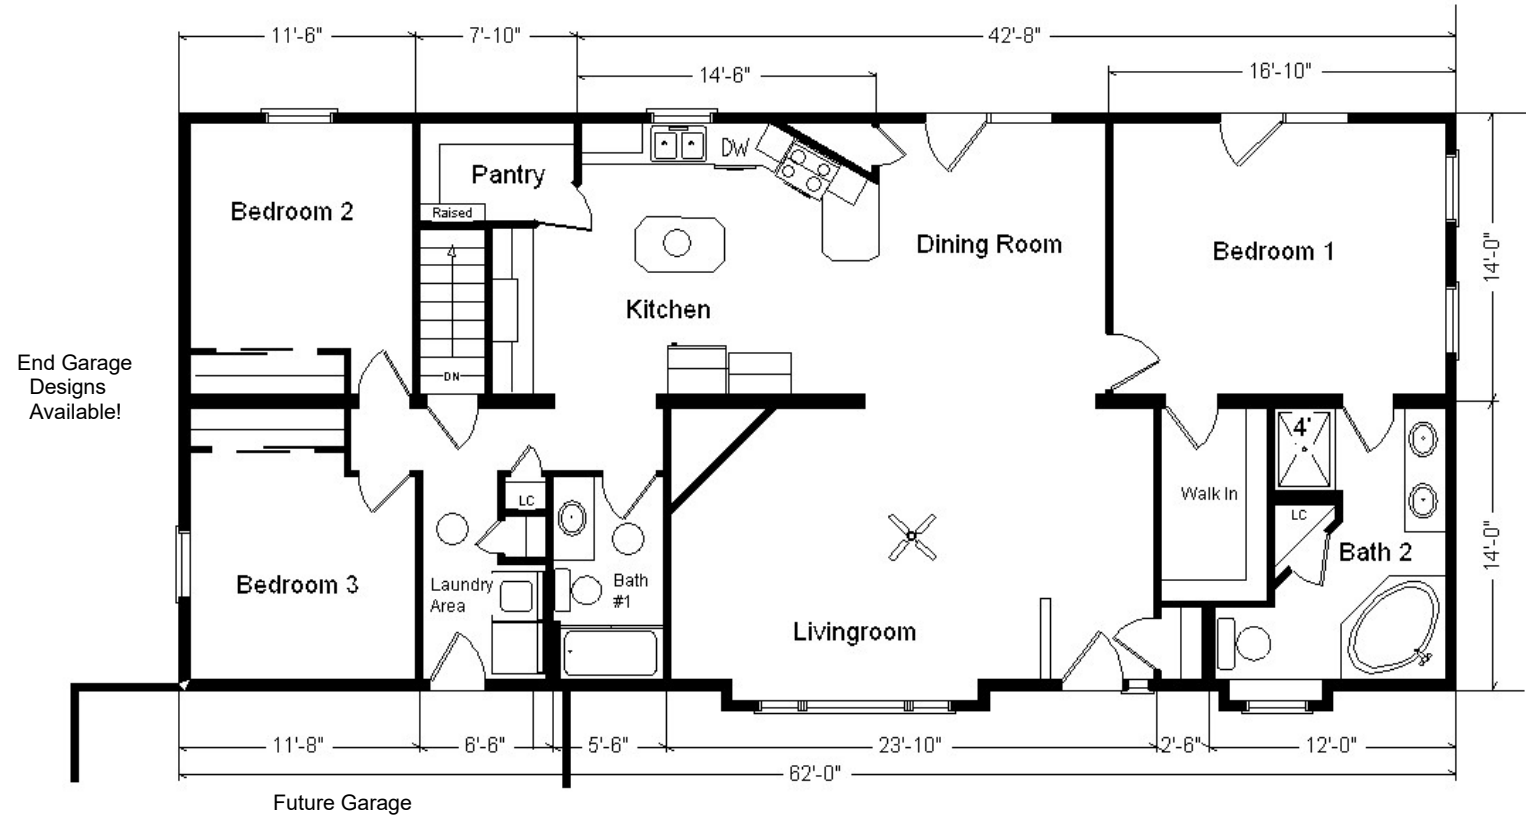

Model #1
28x62 Ranch 1,736 sq. ft.

Design Homes, Inc.

Fond du Lac, WI
(#10517 -6-4)

Base Price:	\$135,148.00
This Home Displays The Following Options:	
6/12 Roof Slope	3,038.00
9' Ceilings	3,316.00
Double Gable	2,358.00
Small Gable	885.00
1' Small Bump-Out Window (Bath #2)	520.00
1' Large Bump-out LR Window	859.00
Upgrade Carpet (E. Nice)	1,850.00
RV Rewood (Kit/Dining)	441.00
Vaulted Ceilings (LR, DR, Kitchen)	1,595.00
Upgrade 6 Panel Oak Doors (x17)	3,638.00
Laundry Area w/Wentworth Cabinets	1,410.00
Paddle Fan Light (LR)	204.00
Rubbed Bronze Bath Package	1,165.00
Extra 3/4 Bath	2,450.00
Elongated Toilet Bowl (Bath #2)	62.00
Corner Whirlpool	3,200.00
Double Sink Vanity	725.00
Cultured Granite Vanity Tops (both Baths)	561.00
Vanity Base Drawers (x3)	490.00
Shower Door (Bath #2)	285.00
Nutone Tri-view Medicine Cabinets (x3)	630.00
Wentworth Maple PG Cabinets	5,768.00
7.5' Extra Base Cabinets	2,693.00
6' Extra Wall Cabinets	1,518.00
Crown Molding Above Kit Cabinets (35')	525.00
APC Cabinet Option	1,494.00
Custom Kitchen Cabinets	434.00
Hi-Definition Countertops	450.00
Pull-down Kit. Faucet (K560-BN)	235.00
Swan Quartz Sink	332.00
Ceramic Tile Backsplash	350.00
Suntube (x3)	1,680.00
Pella Lifestyle Windows	3,856.00
Window Grilles (x9)	585.00
2 Pella 6' Swing Patio Doors	6,880.00
Upgrade Front Door (S684HRRN)	325.00
Sidelight (S692HRRN)	772.00
Total w/Options Shown:	\$192,727.00

Color Information

Nat. Clay Siding, White Trim, Black Shingles, Black Shutters, White Baths, #430 Vanity Tops, Bamboo Carpet, 91180 Vinyls, EXLO5-06 Whiskey Oak Laminate, Nero Sink, Saddle Oak Trim & Doors, SS Vented Rangehood, Pella Proline White Dbl-hung Windows w/Saddle Interiors, Golden Mascarello Countertop. Pumpnickel Glaze Cabinets, Brushed Nickel Package