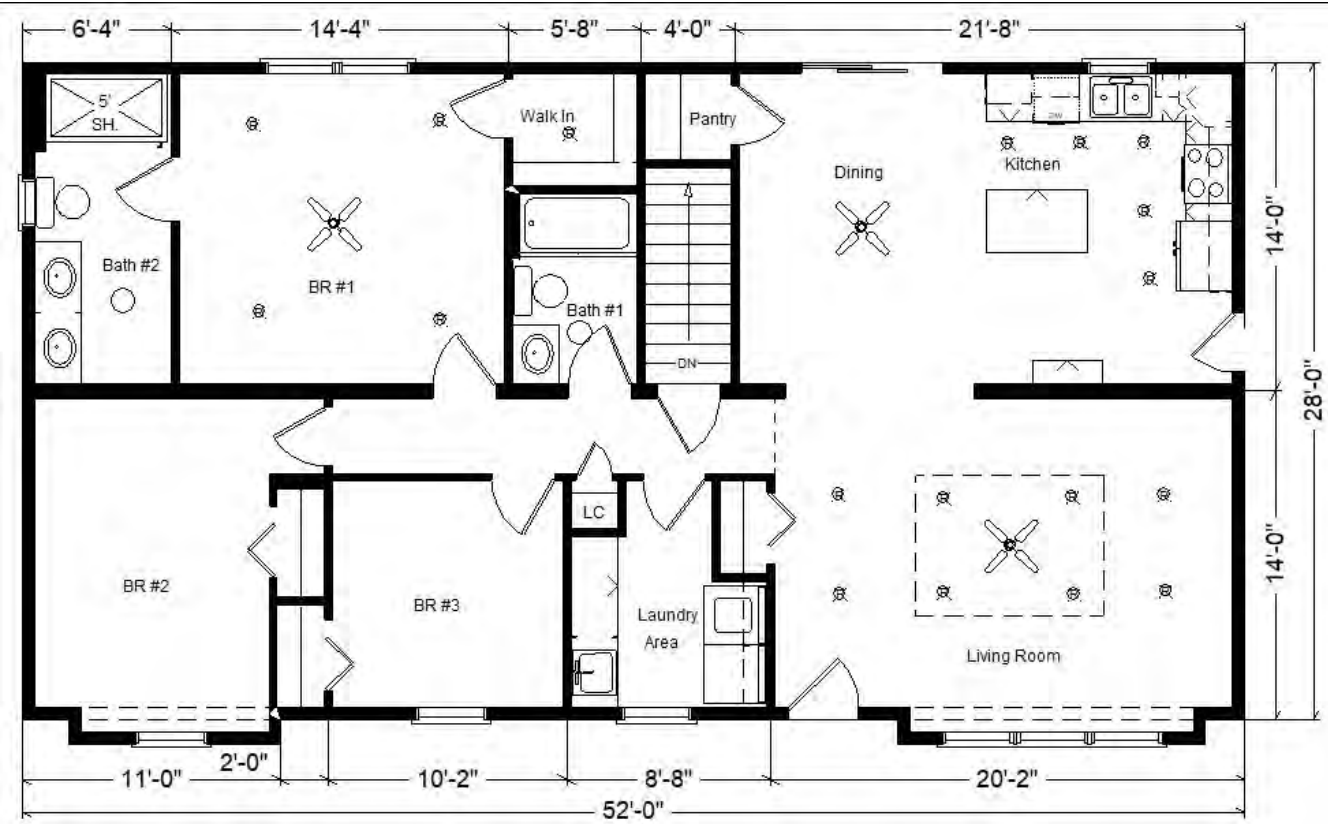

Base Price:	\$156,224.00
This Home Displays The Following Options:	
6/12 Roof Slope	2,548.00
9' Ceilings	2,883.00
Large Gable	1,995.00
Medium Gable	1,456.00
2 - 1' Bump-out Rooms	1,718.00
Premium Color Vinyl Siding	840.00
Northwoods Shake Siding on Bump-outs	1,352.00
Window/Door Lineals	1,448.00
Pella Enc. Dbl-hung Windows (disc.)	696.00
Pella 6' Enc. Patio Door (disc)	1,850.00
Carpet Upgrade (Fawn)	2,044.00
Laminate Wood Floor (Kit, Din, F)	1,309.00
3 Panel Oak Doors (x13)	3,315.00
Premium Trim Package	4,628.00
Recessed Ceiling (LR)	706.00
Paddle Fan Light (x3)	530.00
Recessed LED Lights (x17)	1,105.00
2 Dimmer Switches	78.00
Wire for Electric Range	175.00
Wire for Future DW	75.00
Laundry Area w/Upgrade Cabinets	960.00
SS Laundry Sink/Faucet	438.00
7' of Base Cabinets in Laundry	1,504.00
Extra 3/4 Bath	2,450.00
5' Shower Upgrade	250.00
Dbl. Vanity Sink (Bath #2)	725.00
Vanity Drawer Bases (x3)	396.00
Recessed Medicine Cabinets (x2)	140.00
Brushed Nickel Bath Package	920.00
Benton Birch Cabinets (disc.)	3,430.00
36" Utility Cabinet/Pantry	1,116.00
APC Cabinet Option	1,793.00
Custom Cabinets	418.00
Pulldown Kohler Faucet	295.00
Ceramic Tile Backsplash	595.00
Crown Molding (31")	620.00
Mullion Glass Doors	358.00
SS Microwave (31017) w\Ext. Venting	664.00
Suntube (x2)	1,590.00
Painted Exterior Doors (1 Side)	458.00

Total With Options Shown: \$206,095.00

Model #2
28x52 Ranch 1,476 sq. ft.

Design Homes, Inc.

Eldridge, IA
(#10825 -8- 6)

Feb25 2025

Color Information
Hearthstone Vinyl Siding, White Trim, Weatherwood Shingles, White Lineals, Clay Shake on Bump-outs, SS Sink, Java Bean Oak Trim & Doors, Umber Cabinetry, White Baths, #150 Vanity Tops, Fawn Carpet, #48 LVP Floors, Knotted Chestnut Laminate Floors, White Pella Encomass Dbl-hung Windows, 9476-58 White Ice Countertop