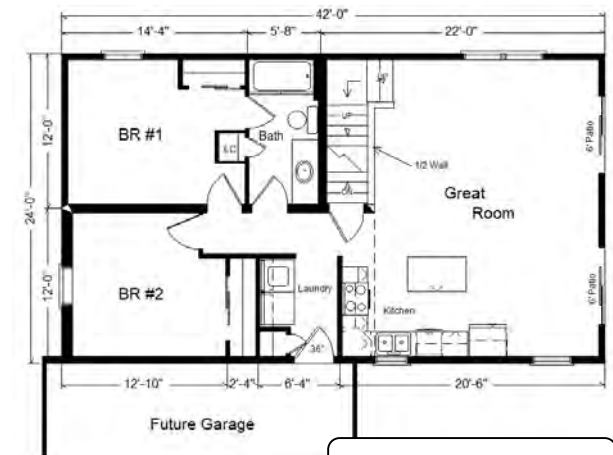

Color Information

LP Seal Siding, Almond Trim, Sand Lineals, Weatherwood Shingles, Bisque Bath, #259 Vanity, Bamboo Carpet, 91160 Vinyls, Nero Sink, Pecan Oak Trim & Doors, Black Rangehood, Pella Almond Casement Windows, Pecan Pine Car Siding on Ceiling/Walls, Antique Mascarello Contertop, ORB Hardware/Chrome Baths

Feb25 2025

MN #BC146710