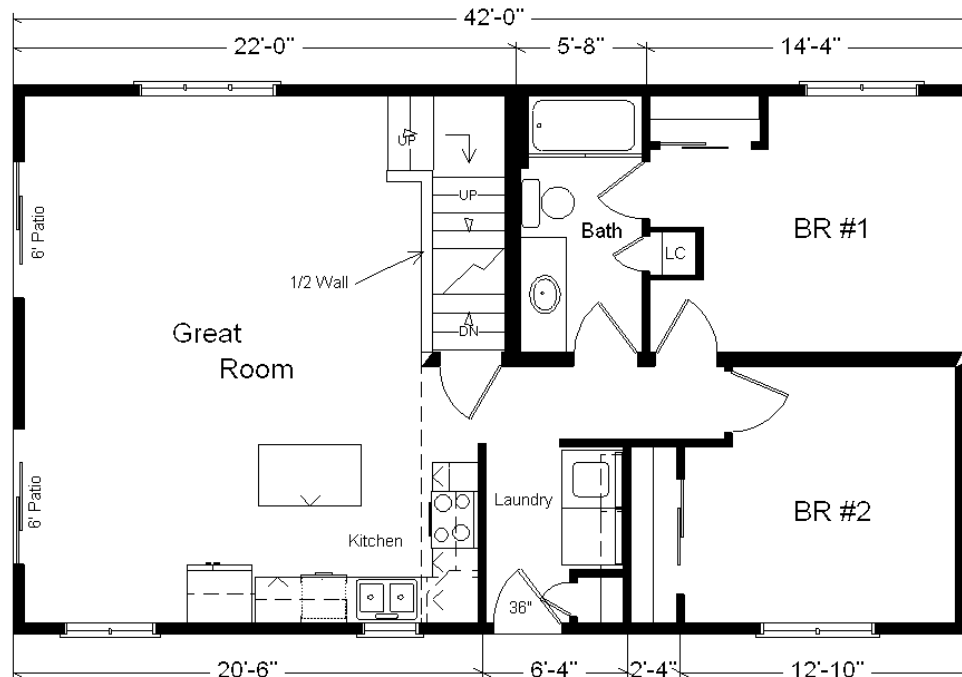

Model #1 Rustic Loft

1,260 sq. ft.

*All Rustic Loft Orders Are Subject To Approval

Design Homes, Inc.

Edgerton, WI
(#10449-5-6)

**MODEL FOR
SALE!**

$198,602.00

(10,000 Discount!)

Base Price:	$181,326.00
This Home Displays The Following Options:	
LP Smartside Siding (1502 sf)	9,793.00
3.5" Window & Door Lineals	2,153.00
Carpet Upgrade (Everything Nice)	1,875.00
Laundry Area w/ Cabinets	750.00
Vanity Drawer Base(VDDDB)	226.00
Recessed Medicine Cabinet	70.00
Hi-Definition Kit. Countertops	275.00
Swan Quartz Sink (nero)	549.00
Pull-down Kohler Kit. Faucet (ORB)	295.00
Crown Molding (24')	480.00
Custom Cabinets	322.00
Ceramic Tile Backsplash	595.00
Mullion Glass Cab. Door	156.00
DHI Fan/Lights (x2)	398.00
Wire for Future DW	75.00
Wire for Future Microwave	75.00
6' Trapezoid Windows (x2)	3,730.00
2 - 6' Pella Enc. Patio Doors (disc.)	3,700.00
Casement Windows (Enc. disc.)	2,180.00
Painted Exterior Door (1 side)	229.00
2nd Exterior Door Credit	-650.00

Total With Options Shown: $208,602.00

Prices are Subject
to Change