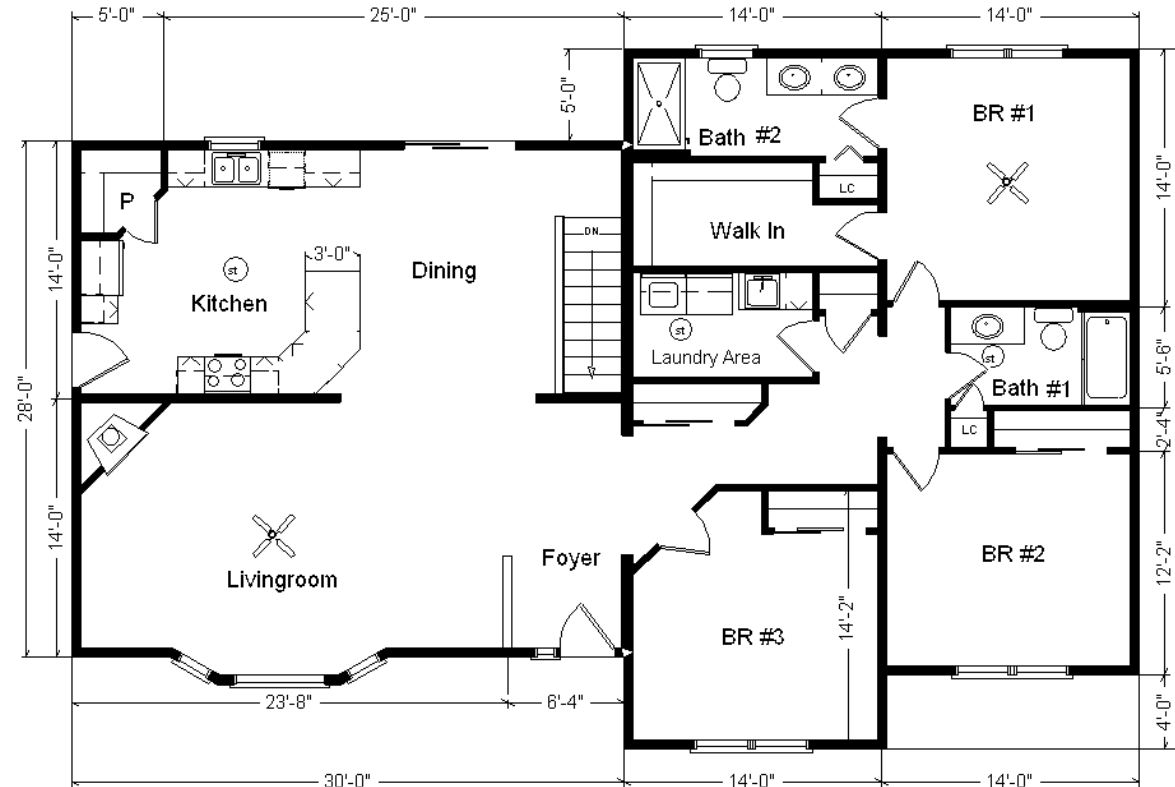

Design Homes, Inc.

May. 2020

Base Price:	\$151,229.00
This Home Displays The Following Options:	
6/12 Roof Slope	3,234.00
Pella Impervia Dbl-hung Windows	2,652.00
Window and Door Lineals	893.00
Walk-out-Bay w/ Impervia Windows	3,404.00
Large Gable	1,995.00
Upgrade Carpet (Everything Nice)	2,038.00
Wood Floor (Foyer/Hallway)	1,133.00
6 Panel Oak Doors (x11)	2,354.00
Electric Fireplace	3,100.00
Vaulted Ceilings (LR, DR, Kit)	1,806.00
Premium Color Siding	745.00
Paddle Fan Light (x2)	367.00
4 LED Flush Lights on Dimmer	285.00
Hi-Definition Kit. Countertops	364.00
36" Wide Snack Bar	66.00
Swan Quartz Kitchen Sink	332.00
Pull-down Kit. Faucet (K560-BZ)	235.00
Cultured Granite Vanity Tops	590.00
WP Microwave (WMH310)	354.00
Laundry Area w/Cabinets	750.00
Laundry Sink/Base Cabinets	838.00
Rubbed Bronze Bath Package	920.00
Extra 3/4 Bath	2,450.00
Double Sink Vanity	725.00
5' Shower	175.00
Elongated Toilets (x2)	124.00
Shower Door (Bath #2)	285.00
Vanity Drawer bases (x3)	490.00
Nutone Tri-door Medicine Cabinets (x3)	630.00
Wentworth P. Glaze Maple Cabinets	5,768.00
2' of Extra Base Cabinets	628.00
Ceramic Tile Backsplash	350.00
Crown Molding (25')	400.00
Select Kit. Cabinet Option	567.00
Suntube (x3)	1,680.00
Upgrade Entry Door (SS684HRRP)	950.00
Sidelight 1/2 Glass (SS692HRRP)	1,247.00
6' Impervia Sliding Patio Door	2,177.00

Total With Options Shown: \$198,330.00

**28x66 4-sec. Ranch
1,848 sq. ft.
Model not on display**

**Former Display Located in PdC, WI
(#10474 -6-4)**

Color Information
 Spruce Siding, Almond Trim,
 Weatherwood Shingles, S.
 Wicker Lineals, Bisque
 Baths, #430 Vanity Tops, 91080
 Vinyls, Nero Kit. Sink, Saddle
 Oak Trim & Doors, Black Micro,
 Pumppernickel Glaze Maple
 Cabinets, Bamboo Carpet, Fall
 Canyon Wood Flooring, Tan
 Pella Impervia Dbl-hung and
 Casement Windows, Antique
 Mascarello Countertop,
 Caledonia Granite FP Front