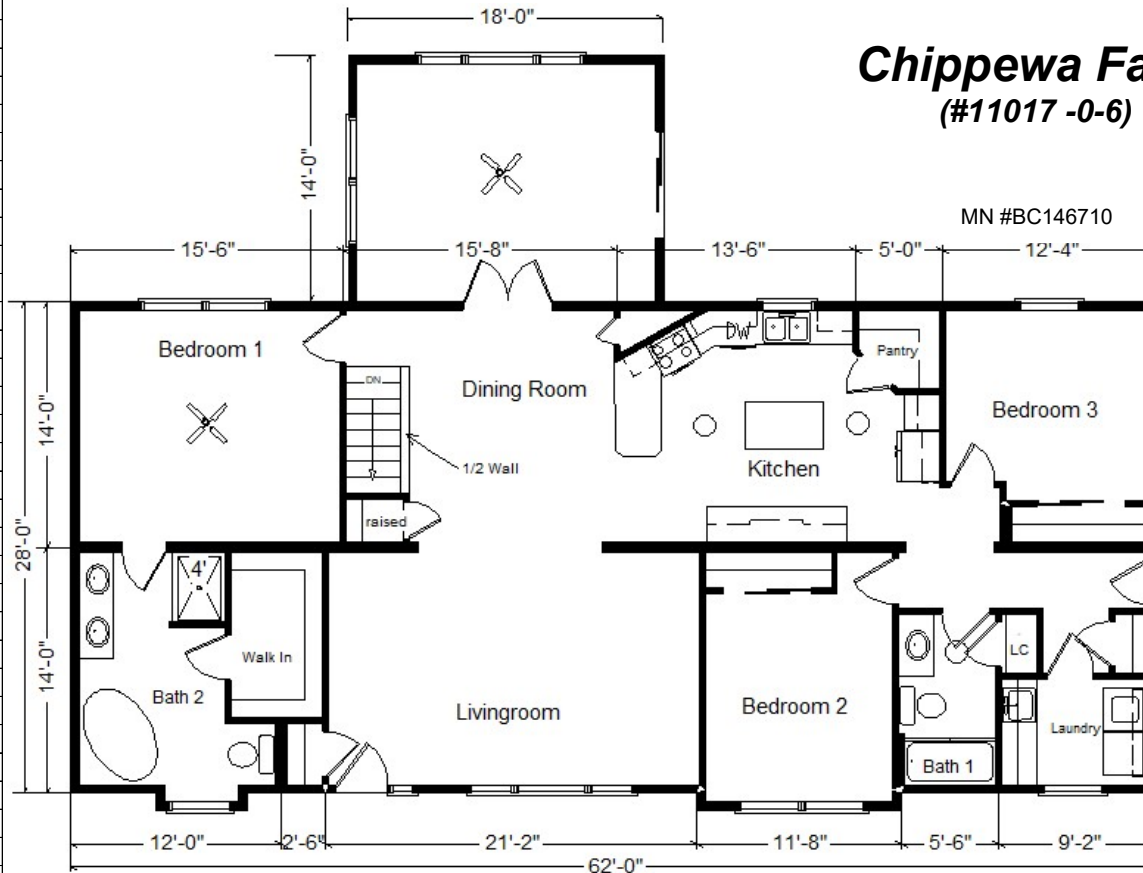

Design Homes, Inc.

Prices are Subject to Change

Chippewa Falls, WI
(#11017 -0-6)

MN #BC146710

Price Includes: Crane Setting, All Blueprints, R55 Ceilings, R21 Exterior Walls, Kohler Plumbing, Pella Windows, 200 Amp Service, All Applicable Tax and Much More!!

**See Sales Rep For Applicable Delivery Fees

Color Information

Spruce Siding, Forest in Gables, White Trim, Driftwood Shingles, White Lineals, White Baths, #688 Vanity Tops, Townhouse and Dunes Carpets, Sand Dune and Outerbanks Mohawk Revwood, Saddle Trim & Doors, Umber Cabinetry Black Appliances, Pella 250 White Dbl-hung Windows, Rolling Stone Quartz Kit. Countertop, Brushed Nickel Package

March 2025

14 x18 SR w/Gable Base Price	$30,167.00
Vaulted Ceiling	542.00
Premium Color Vinyl Siding	168.00
Window and Door Lineals	680.00
Premium Trim	801.00
Paddle Fan/Light	178.00
Revwood Flooring	1,081.00
Pella 250 Dbl-hung Windows	3,137.00
6' Pella 250 Patio Door	2,896.00
"Sunroom Only" Sub-Total	39,650.00
Total With Options Shown:	$290,729.00

Model #6
28x62 Ranch
w/Optional 14 x 18 Sunroom
2,002 sq. ft.