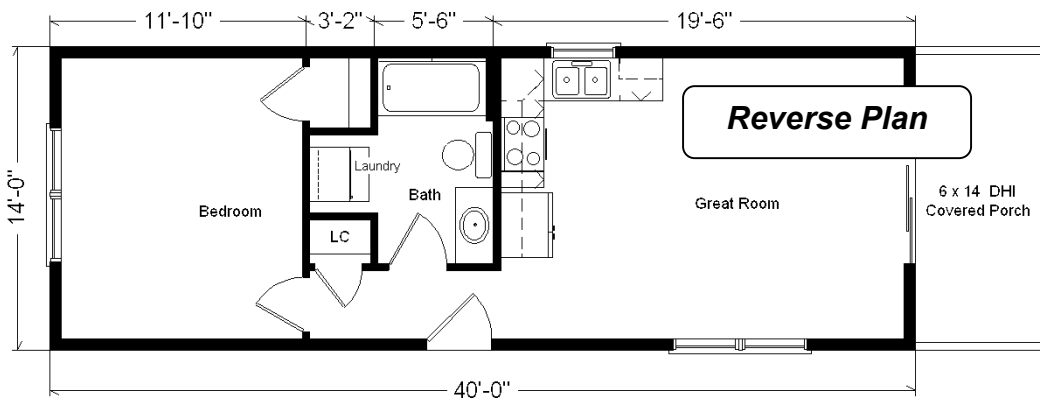

Model #2
40' CABIN
w/Optional 6' Porch
560 sq. ft.

Design Homes, Inc.

Chippewa Falls, WI
 (#10221 -4-6)

Sept 2020

MN #BC146710

Base Price:	\$48,611.00
This Cabin Displays The Following Options:	
6' Porch	3,925.00
Vaulted Ceilings (Great Room & Porch)	768.00
Upgrade Carpet (Atwood)	178.00
LP Smartside (Chestnut)	4,536.00
Crown Molding	240.00
Hi-Def Kitchen Countertops	143.00
Pull-out Kit. Faucet (K15160-BN)	195.00
Ceramic Tile Backsplash	175.00
6 Recessed lights on Dimmer Switch	312.00
Laundry Hook-ups	428.00
Bath Fan w/Heat	46.00
Vanity Drawer Base	95.00
Recessed Medicine Cabinet	65.00
Brushed Nickel Bath Package	495.00
WeatherShield Windows	2,642.00
WeatherShield Fr. Patio Door	2,688.00
Painted Exterior Door (1 side)	136.00
Exterior Door Credit	-365.00

Total With Options Shown: \$65,313.00

Price Includes: 200 Mile Delivery, Crane Work, All Blueprints, R55 Ceilings, R21 Exterior Walls, Kohler Plumbing, Pella Windows, 200 Amp Service, All Applicable Tax and Much More!!