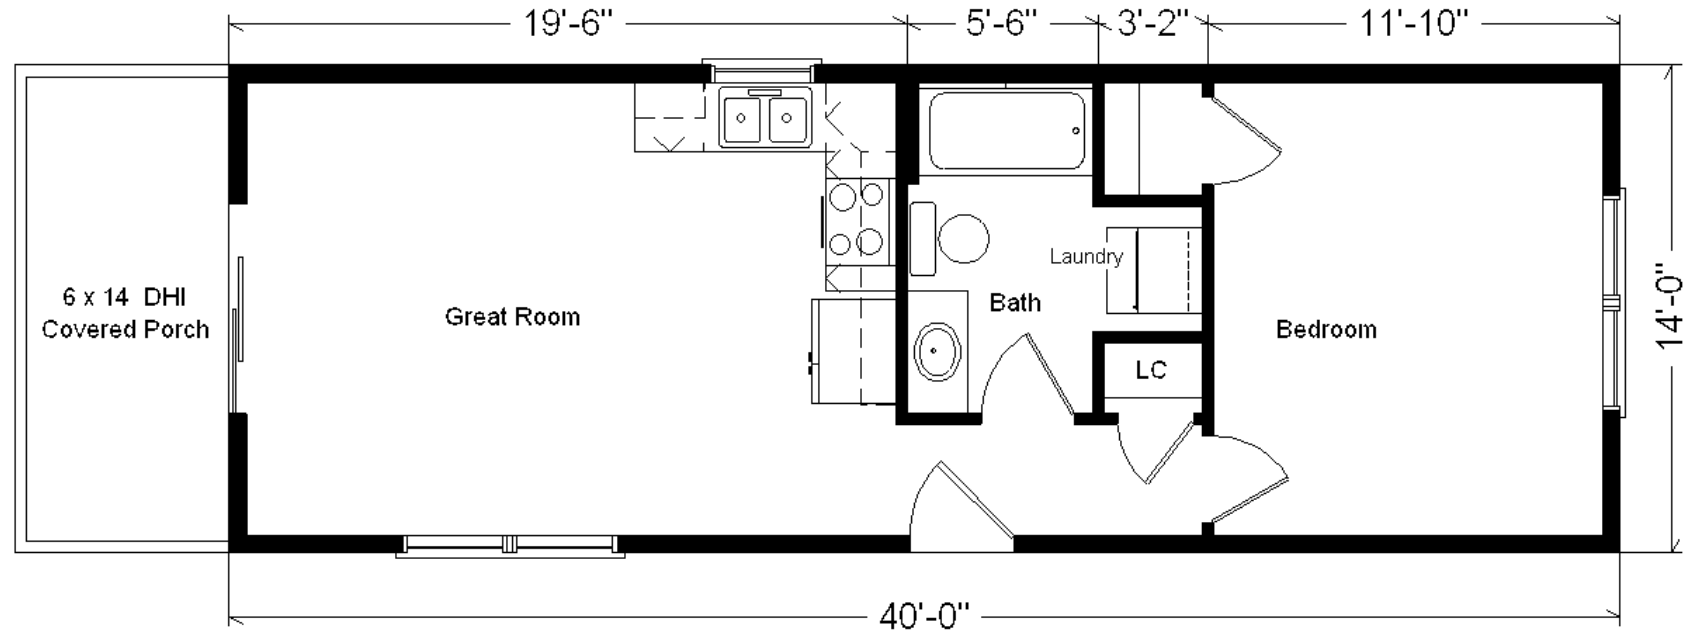

Model #2
40' CABIN
w/Optional 6' Porch
560 sq. ft.

Design Homes, Inc.

Chippewa Falls, WI
 (#10221 -4-6)

Sept 2020

MN #BC146710

Base Price:	\$48,611.00
This Cabin Displays The Following Options:	
6' Porch	3,925.00
Vaulted Ceilings (Great Room & Porch)	768.00
Upgrade Carpet (Atwood)	178.00
LP Smartside (Chestnut)	4,536.00
Crown Molding	240.00
Hi-Def Kitchen Countertops	143.00
Pull-out Kit. Faucet (K15160-BN)	195.00
Ceramic Tile Backsplash	175.00
6 Recessed lights on Dimmer Switch	312.00
Laundry Hook-ups	428.00
Bath Fan w/Heat	46.00
Vanity Drawer Base	95.00
Recessed Medicine Cabinet	65.00
Brushed Nickel Bath Package	495.00
WeatherShield Windows	2,642.00
WeatherShield Fr. Patio Door	2,688.00
Painted Exterior Door (1 side)	136.00
Exterior Door Credit	-365.00

Total With Options Shown: \$65,313.00

Price Includes: 200 Mile Delivery, Crane Work, All Blueprints, R55 Ceilings, R21 Exterior Walls, Kohler Plumbing, Pella Windows, 200 Amp Service, All Applicable Tax and Much More!!